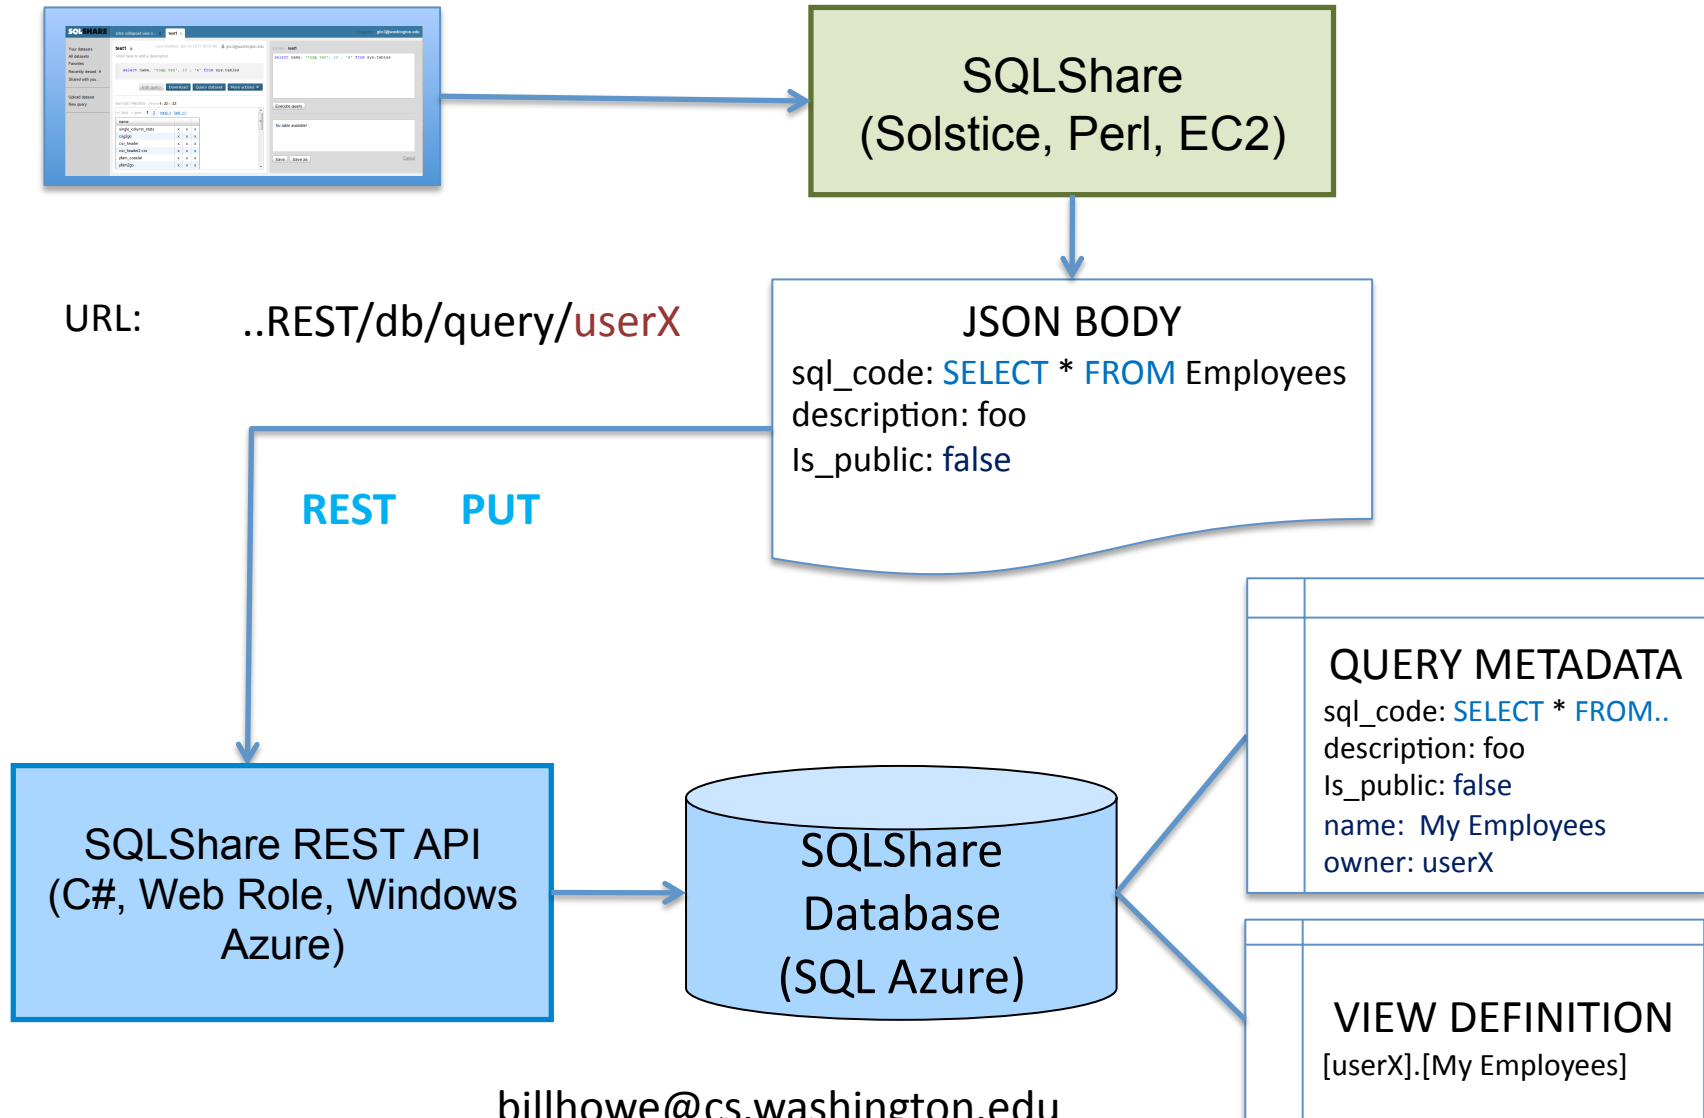

billhowe@cs.washington.edu

Saved as: My employees

SQL: `SELECT * FROM Employees`

Links

- Application

<http://sqlshare.escience.washington.edu>

- Project Page

<http://escience.washington.edu/sqlshare>

- Subversion Repository

<https://subversion.assembla.com/svn/sqlshare/>

Get the Code

Subversion repository on Assembla

<https://subversion.assembla.com/svn/sqlshare/>

trunk/

client/

server/