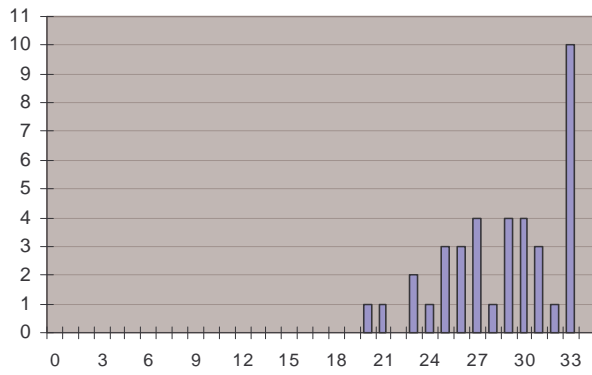

Midterm (average = 72.41)

Question 1

Question 2

Question 3