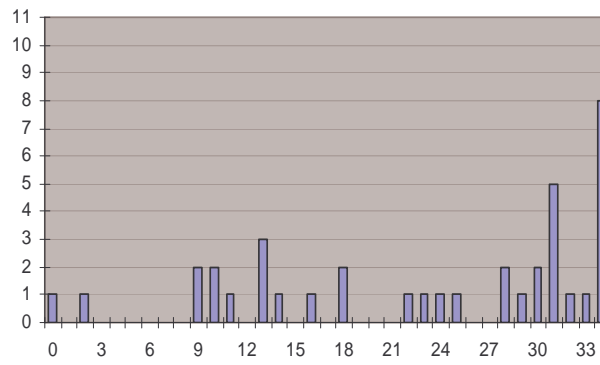

Midterm (average = 72.41)

Question 1

Question 2

Question 3