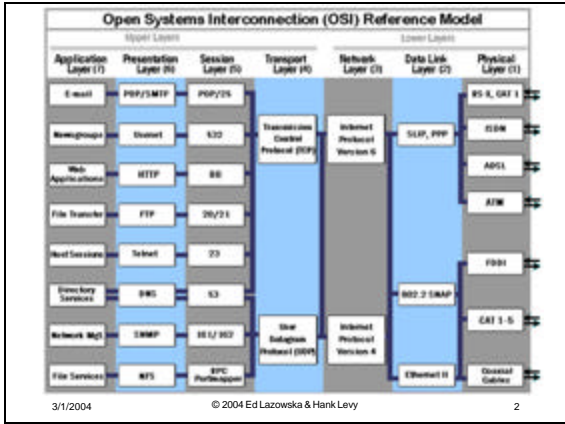

### Data link layer: Ethernet

- Broadcast network

- CSMA-CD: Carrier Sense Multiple Access with Collision Detection
  - recall the "standing in a circle, drinking beer and telling stories" analogy
- Packetized – fixed
- Every computer has a unique physical address
  - 00-08-74-C9-C8-7E

3/1/2004 © 2004 Ed Lazowska & Hank Levy 3

- Packet format

- Interface listens for its address, interrupts OS when a packet is received

3/1/2004 © 2004 Ed Lazowska & Hank Levy 4

### Network layer: IP

- Internet Protocol (IP)
  - routes packets across multiple networks, from source to destination
- Every computer has a unique Internet address
  - 172.30.192.251
- Individual networks are connected by **routers** that have physical addresses (and interfaces) on each network

## Transport layer: TCP

- TCP: Transmission Control Protocol
  - manages to fabricate reliable multi-packet messages out of unreliable single-packet datagrams
  - analogy: sending a book via postcards

3/1/2004