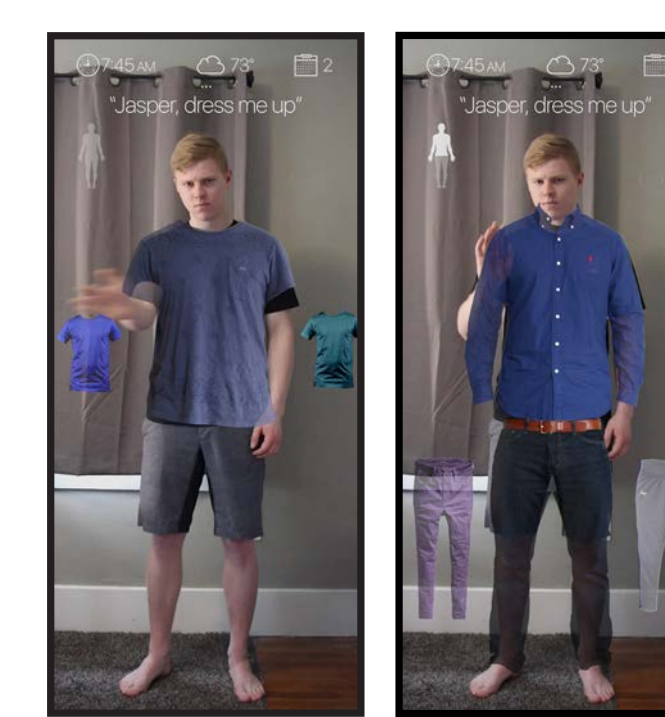

### Manage Inventory

“Jasper, show me blue shirts”

Swipe horizontally to change clothing items

Swipe vertically to change clothing areas

Query specific items with voice commands

## Design Process & Iteration

Sketches

Storyboards

Static Prototype

Video Prototype