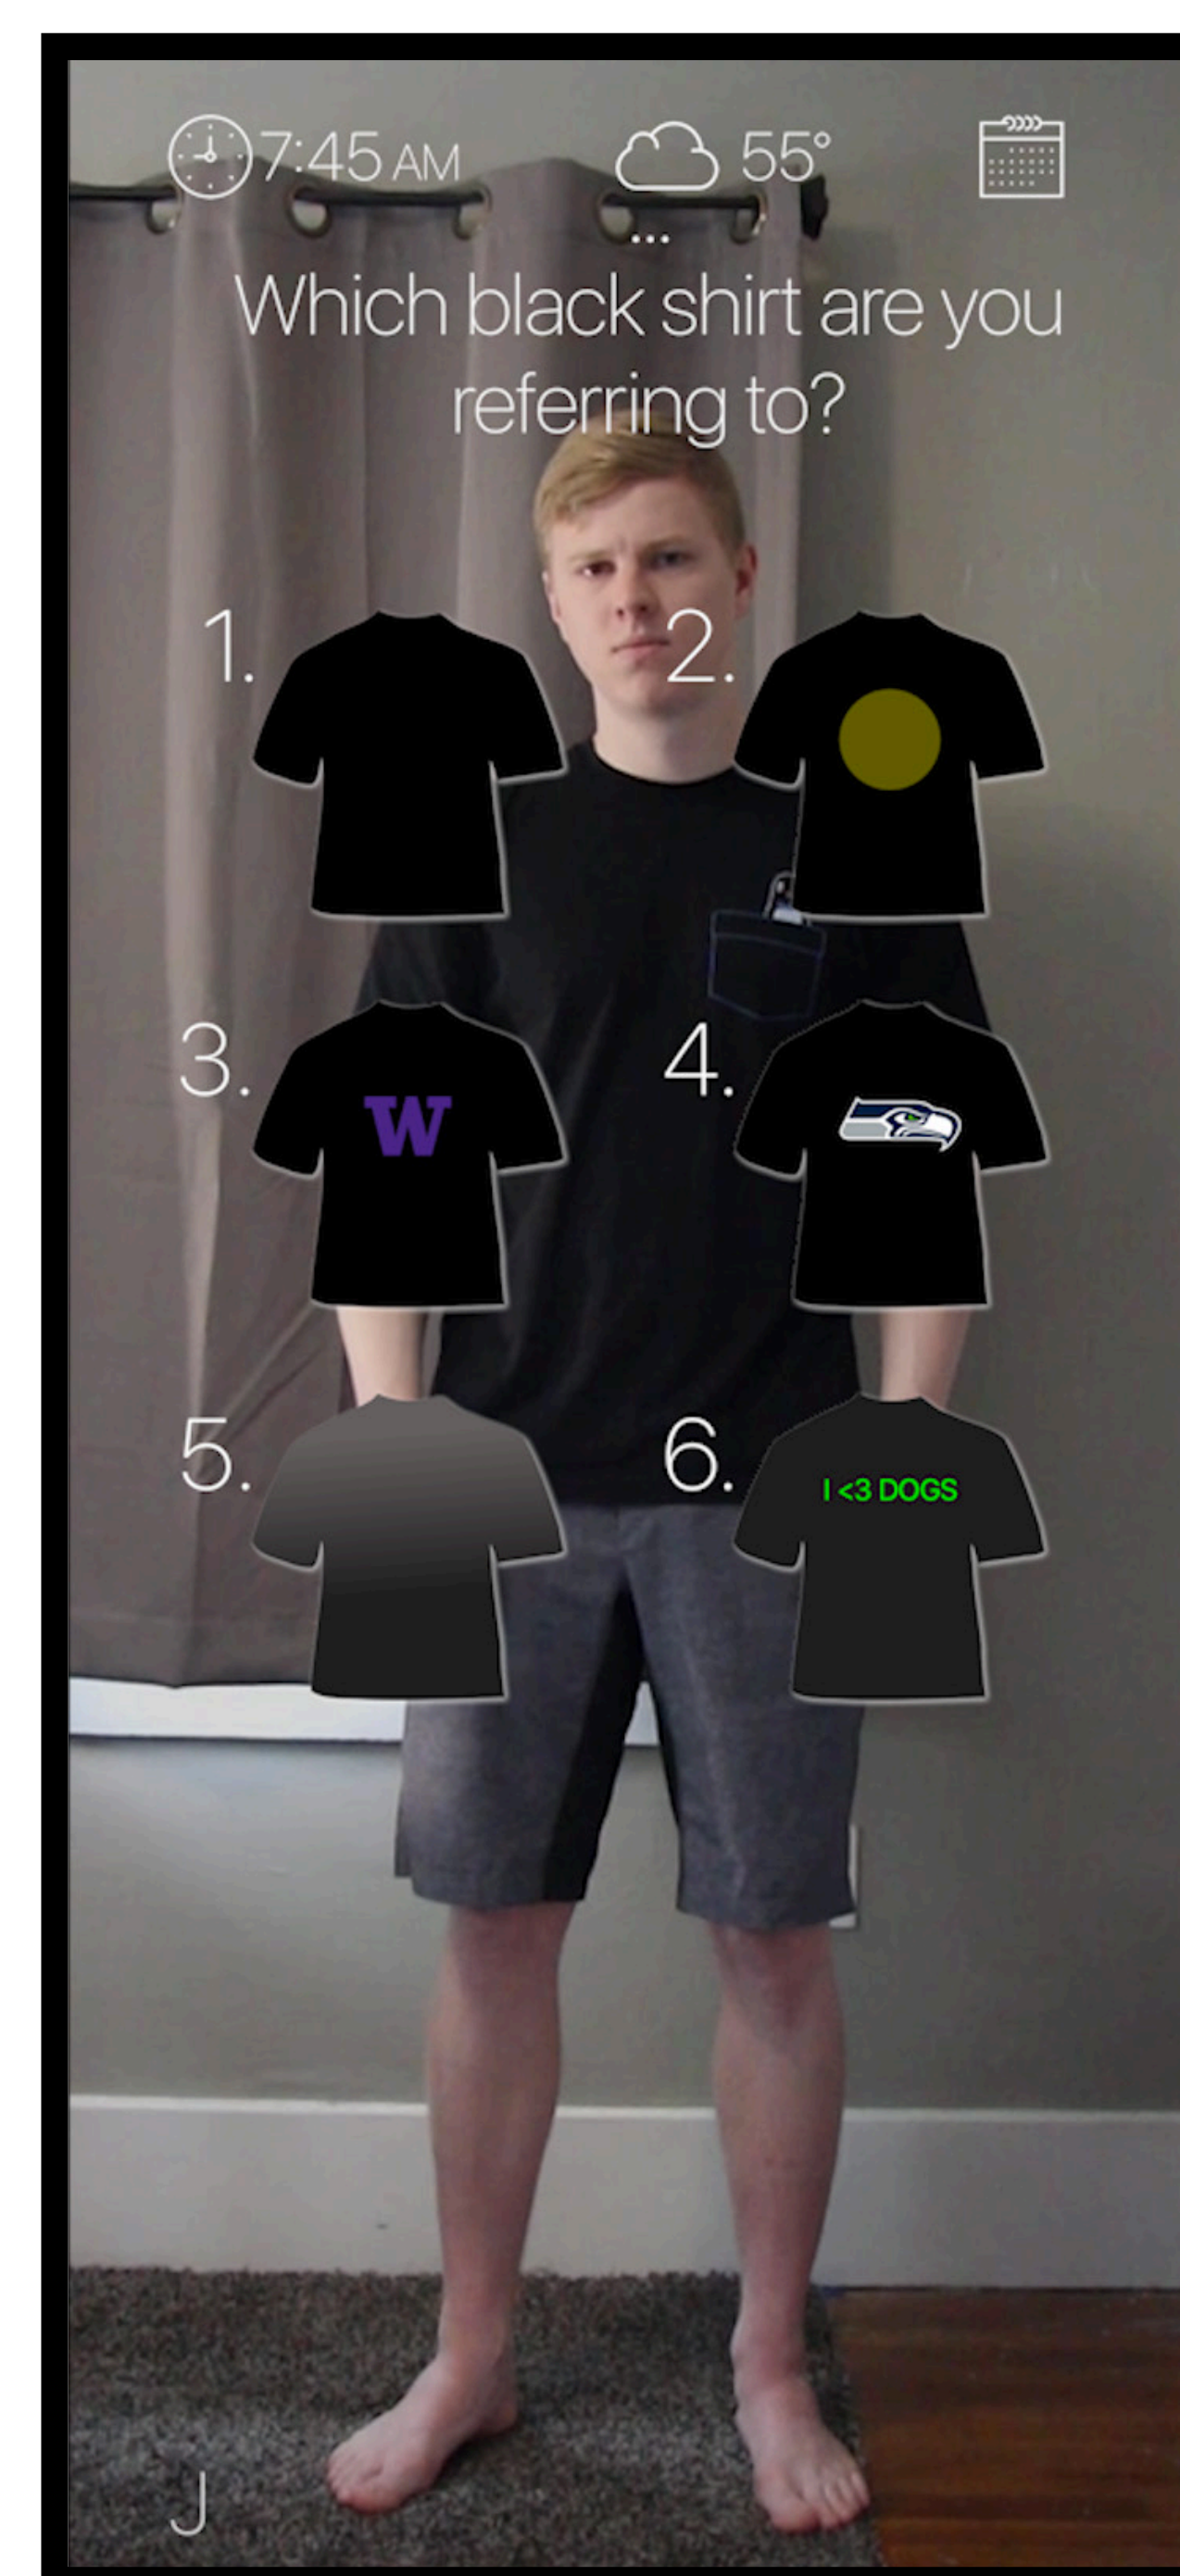

### Locate Items

“Jasper, where is my black shirt?”

### Manage Inventory

“Jasper, show me blue shirts”

Swipe horizontally to change clothing items

Swipe vertically to change clothing areas

Query specific items with voice commands