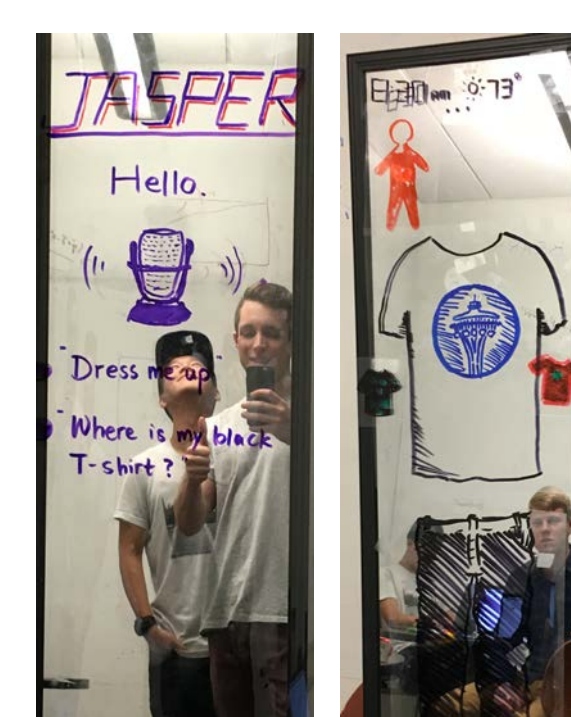

Static Prototype