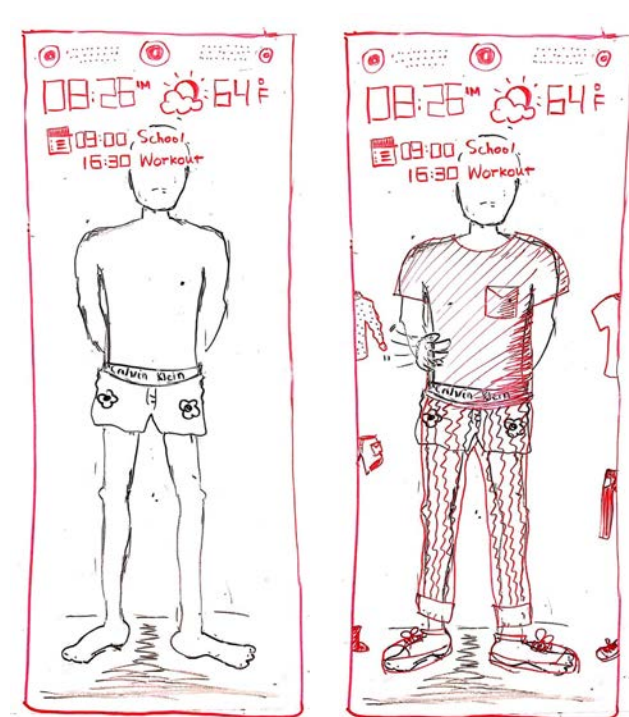

## An intelligent mirror to transform your outfit selection process

Outfit selection is difficult and time-consuming, especially with a disorganized wardrobe. An “intelligent” mirror can help people save time by selecting and locating outfits via voice commands and hand gestures.

### Locate Items

“Jasper, where is my black shirt?”

### Manage Inventory

“Jasper, show me blue shirts”

Swipe horizontally to change clothing items

Swipe vertically to change clothing areas

Query specific items with voice commands

## Design Process & Iteration

Sketches

Storyboards

Static Prototype

Video Prototype