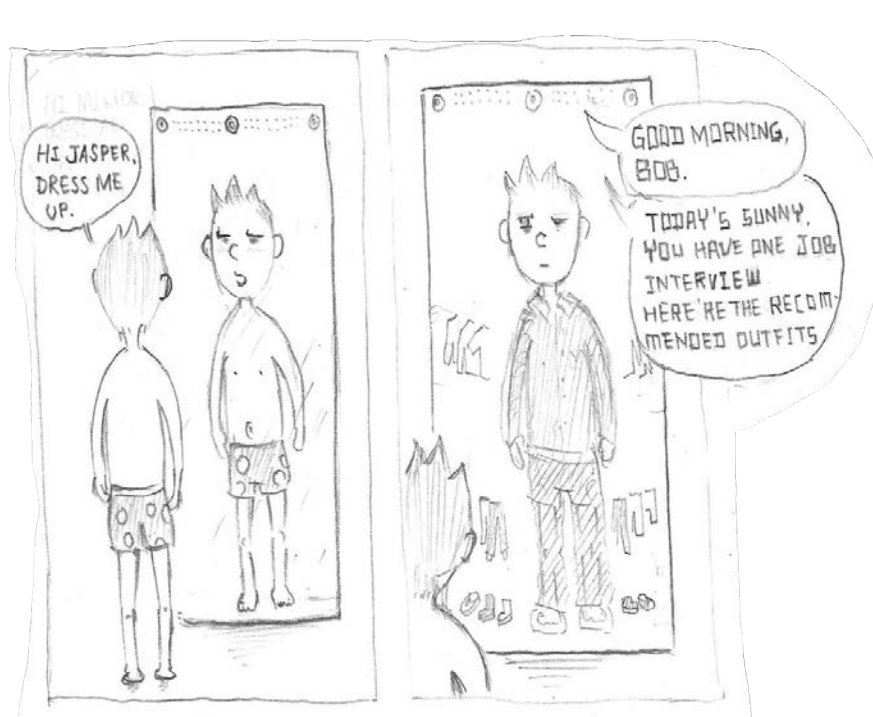

Storyboards