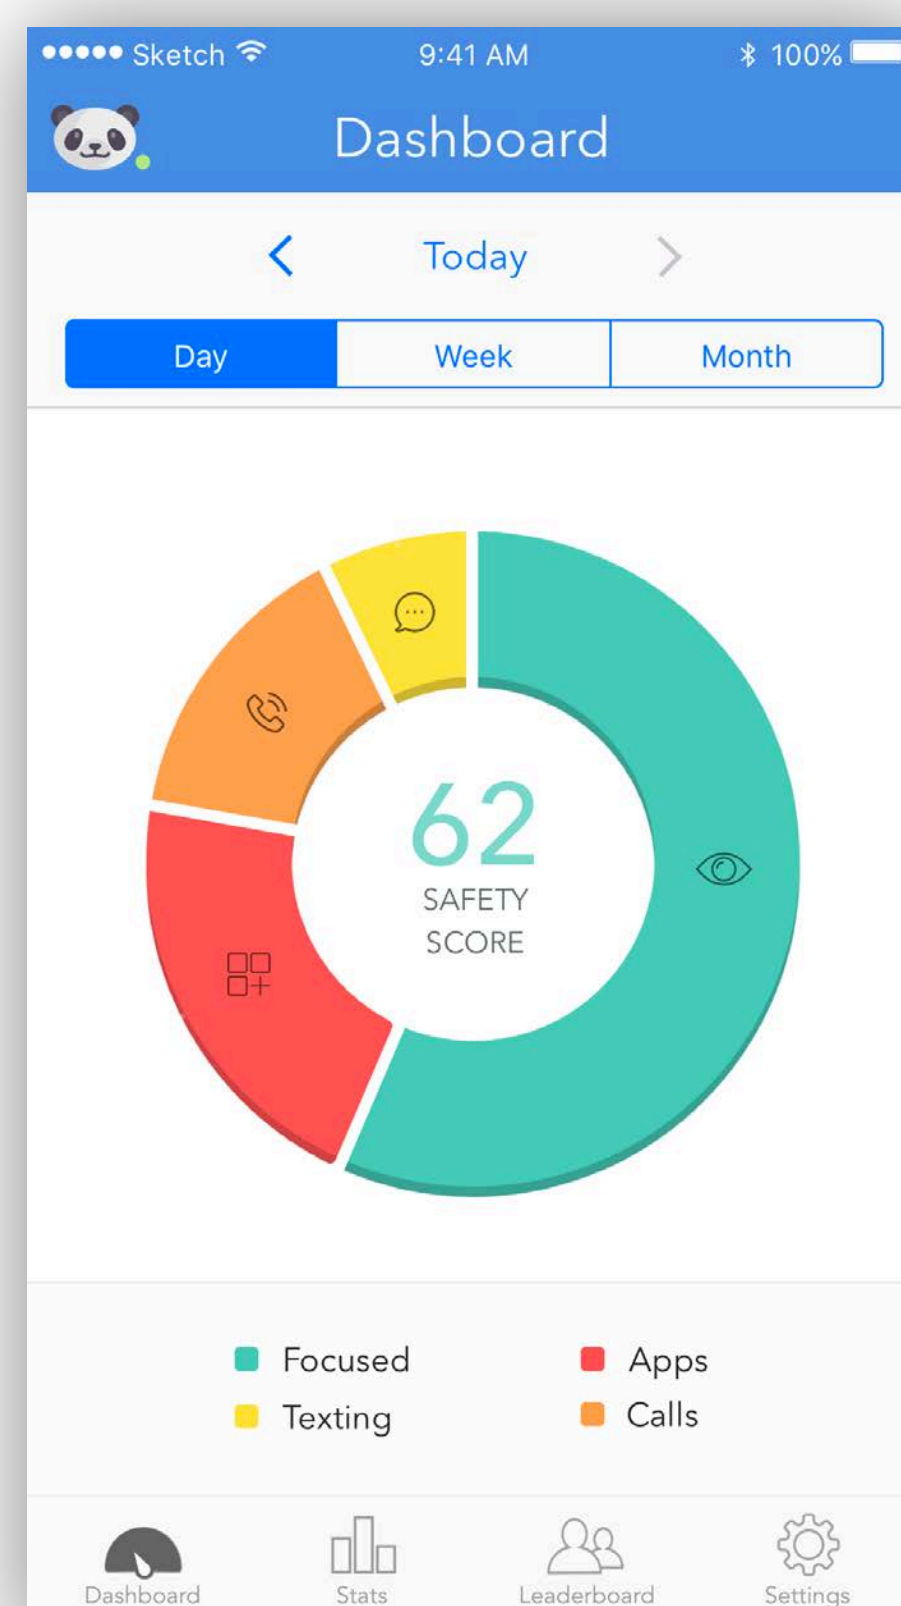

DASH

Jiarui Guo
Clarissa Song
Novin Changizi
Melissa Khuat

Your safe driving companion

PROBLEM

Everyday in the US, there are over 8 deaths and 1,161 injuries involving crashes that involve a distracted driver.

- U.S. Department of Transportation

VALUE PROPOSITION

A mobile application and in-car sensor that motivates safer driving habits by *sensing, tracking, visualizing, and sharing* driving data.

FEATURES

Sense

Track

Visualize

Share

DESIGN PROCESS

Sketch

Storyboard

Paper Prototype