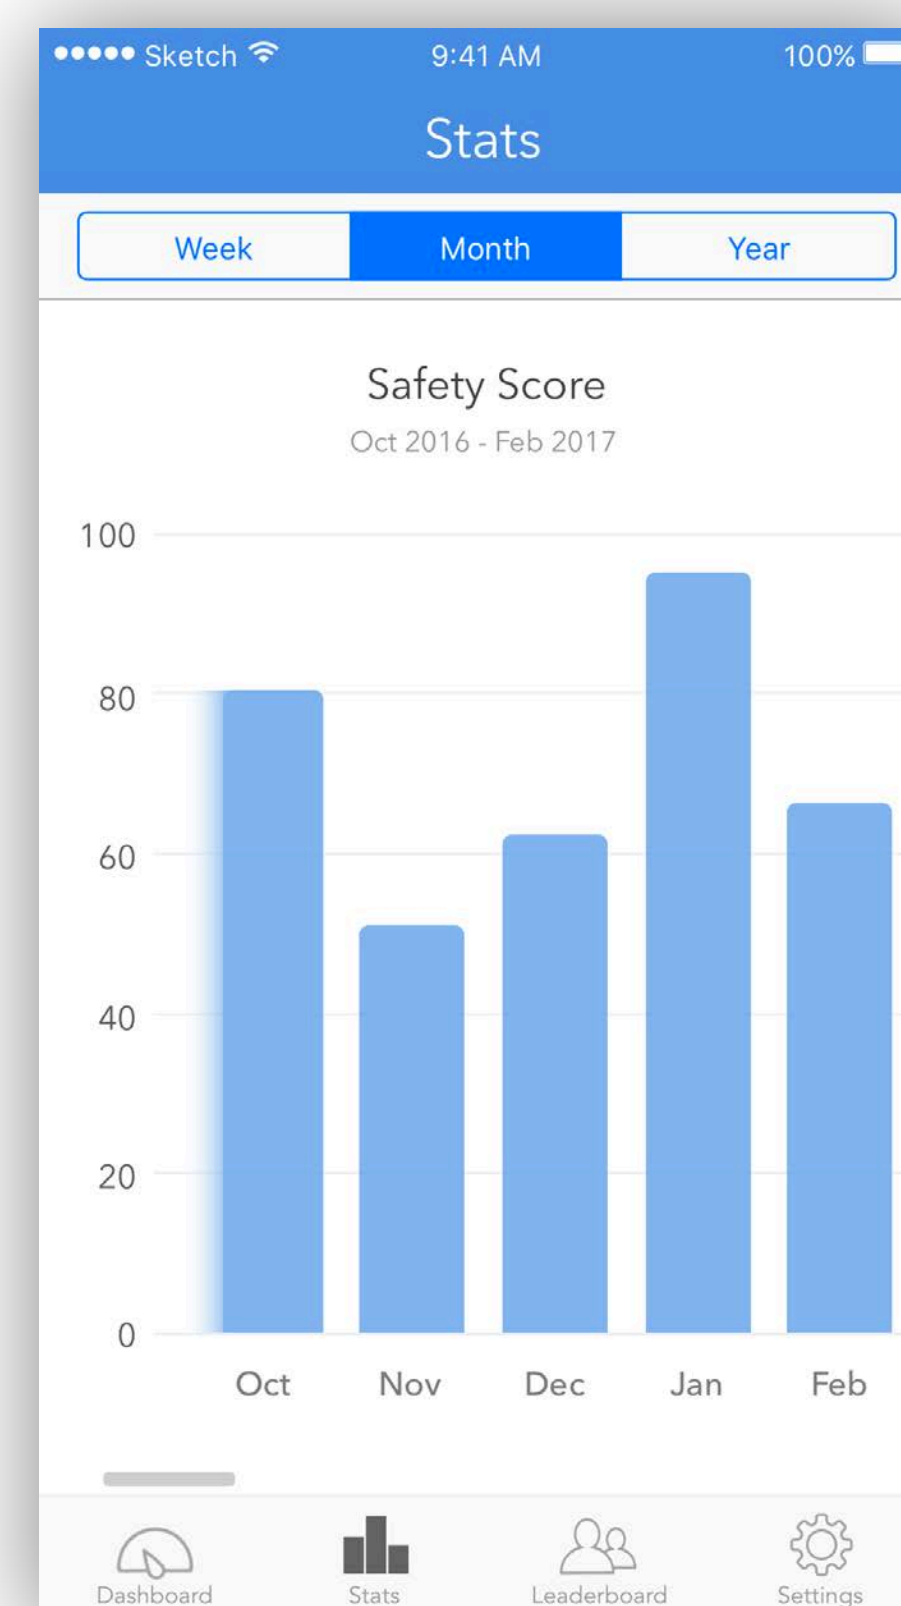

DASH

Jiarui Guo
Clarissa Song
Novin Changizi
Melissa Khuat

Your safe driving companion

PROBLEM

Everyday in the US, there are over 8 deaths and 1,161 injuries involving crashes that involve a distracted driver.

- U.S. Department of Transportation

VALUE PROPOSITION

A mobile application and in-car sensor that motivates safer driving habits by *sensing, tracking, visualizing, and sharing* driving data.

FEATURES

Sense

Track

Visualize

Share

DESIGN PROCESS

Sketch

Storyboard

Paper Prototype