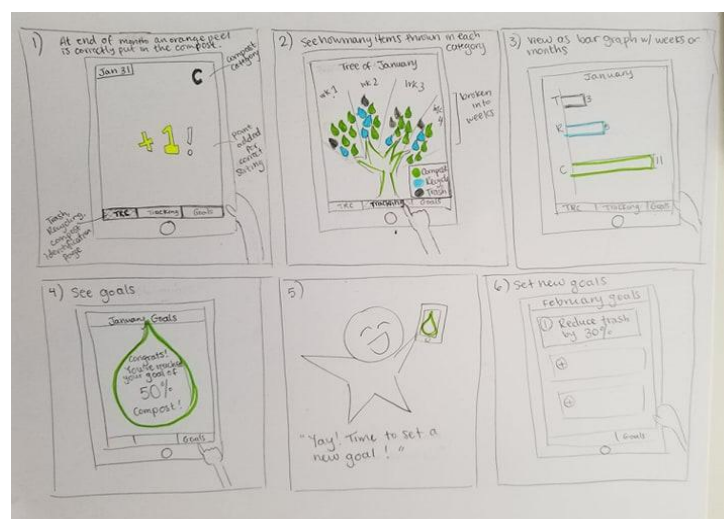

OUR SOLUTION

Wasteplacer is a system of smart bins equipped with a screen and camera that assists with correct sorting and developing eco-friendly disposal habits.

Fig 1. Incorrectly sorted items appear on the bin screen

FEATURES

Scans items for sorting identification

Maintains streaks for number of correctly sorted items

Displays trends in Trash, Recycling, and Compost

DESIGN PROCESS

User Research

Sketch/Storyboard

Paper Prototype