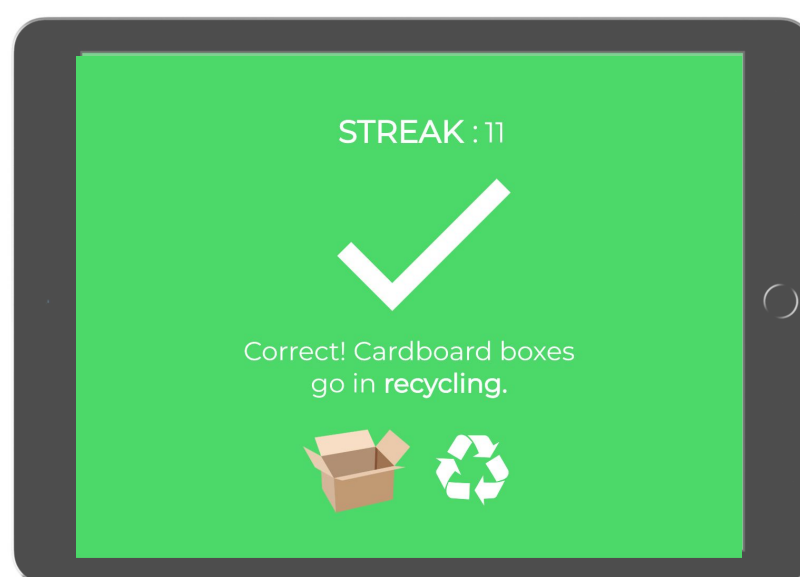

OUR SOLUTION

Wasteplacer is a system of smart bins equipped with a screen and camera that assists with correct sorting and developing eco-friendly disposal habits.

Fig 1. Incorrectly sorted items appear on the bin screen

FEATURES

Scans items for sorting identification

Maintains streaks for number of correctly sorted items

Displays trends in Trash, Recycling, and Compost

DESIGN PROCESS

User Research

Sketch/Storyboard

Paper Prototype