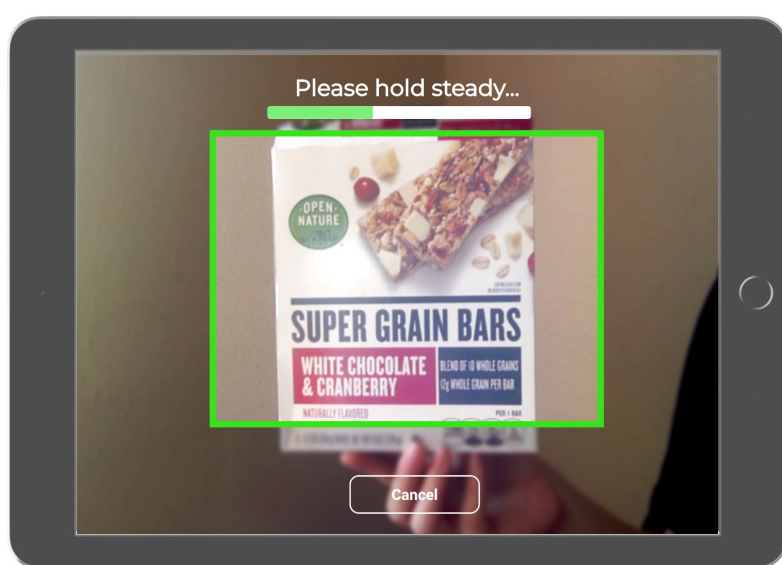

WastePlacer

Alex Deck
Anne Wu
Christine Chen
Matt Howard

THE PROBLEM

People tend to show a lack of understanding of the impact they make when it comes to waste. Incorrect sorting, overconsumption, and apathy all contribute to eco-unfriendly habits.

OUR SOLUTION

Wasteplacer is a system of smart bins equipped with a screen and camera that assists with correct sorting and developing eco-friendly disposal habits.

Fig 1. Incorrectly sorted items appear on the bin screen

FEATURES

Scans items for sorting identification

Maintains streaks for number of correctly sorted items

Displays trends in Trash, Recycling, and Compost

DESIGN PROCESS

User Research

Sketch/Storyboard

Paper Prototype