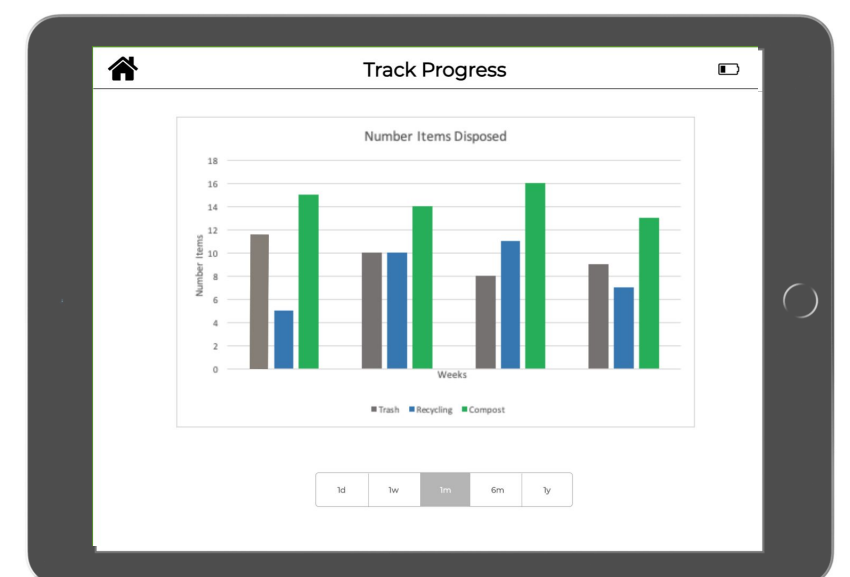

OUR SOLUTION

Wasteplacer is a system of smart bins equipped with a screen and camera that assists with correct sorting and developing eco-friendly disposal habits.

Fig 1. Incorrectly sorted items appear on the bin screen

FEATURES

Scans items for sorting identification

Maintains streaks for number of correctly sorted items

Displays trends in Trash, Recycling, and Compost

DESIGN PROCESS

User Research

Sketch/Storyboard

Paper Prototype