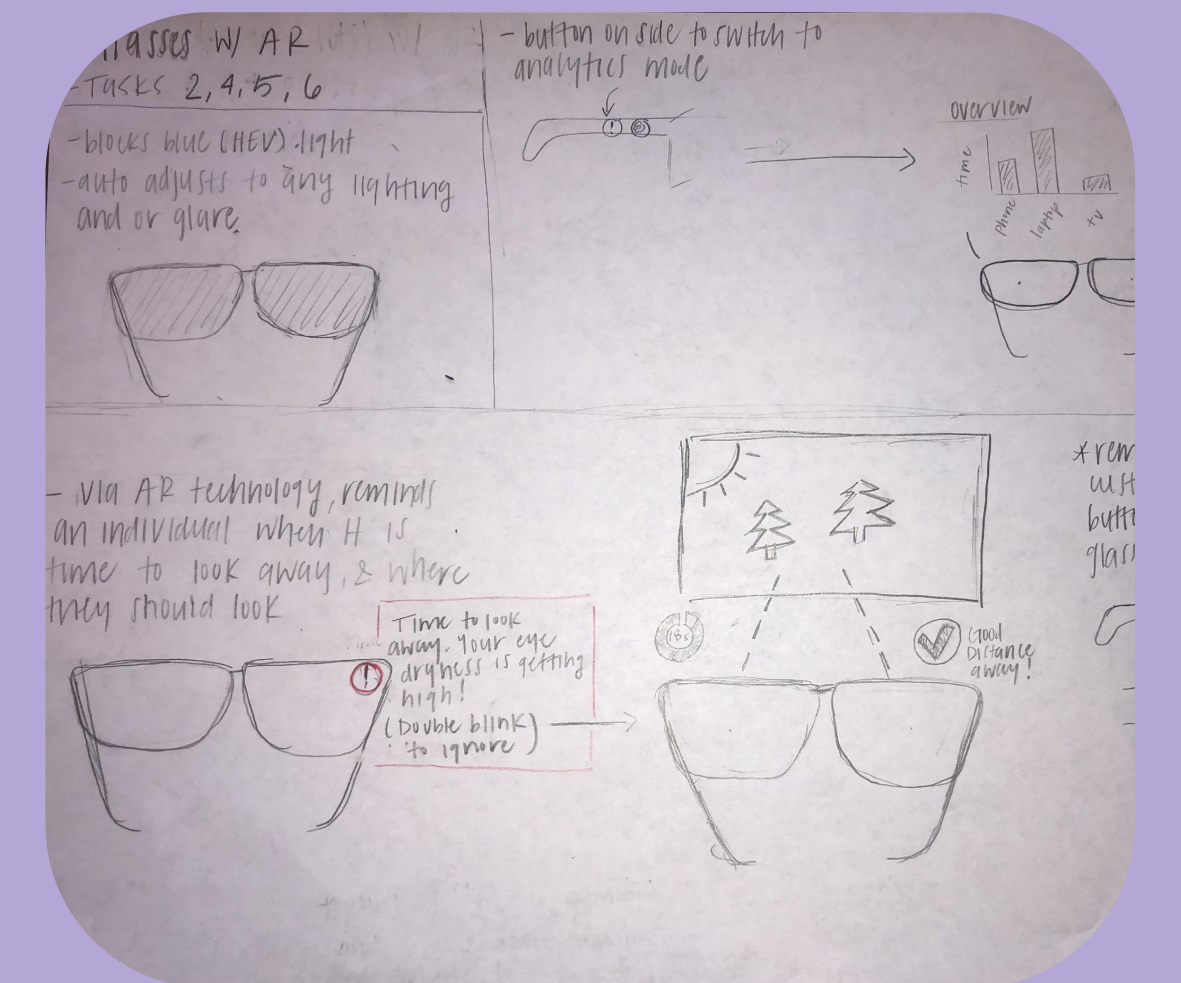

Lensy

Helping you work at your best

CSE 440 - Winter 2019
Amy Shah, Julija Pettere, Max Ding

Problem

Individuals are tied to their devices, but over time their eyes suffer and develop digital eye strain symptoms. This undermines their ability to work for long periods of time in varying environments.

Value Proposition

Lensy is a wearable pair of glasses combined with customizable AR technology that helps combat personal digital eye strain symptoms, in your working environment.

Design Process

Ideation

Sketches

Heuristic Evaluations

Paper Prototypes

Key Functionalities

Configurable reminders and tracking of symptoms

Real time diagnostics and 20-20-20 reminders

"Clear and simple to understand... these could help my eye pain a lot..."
-Usability Participant