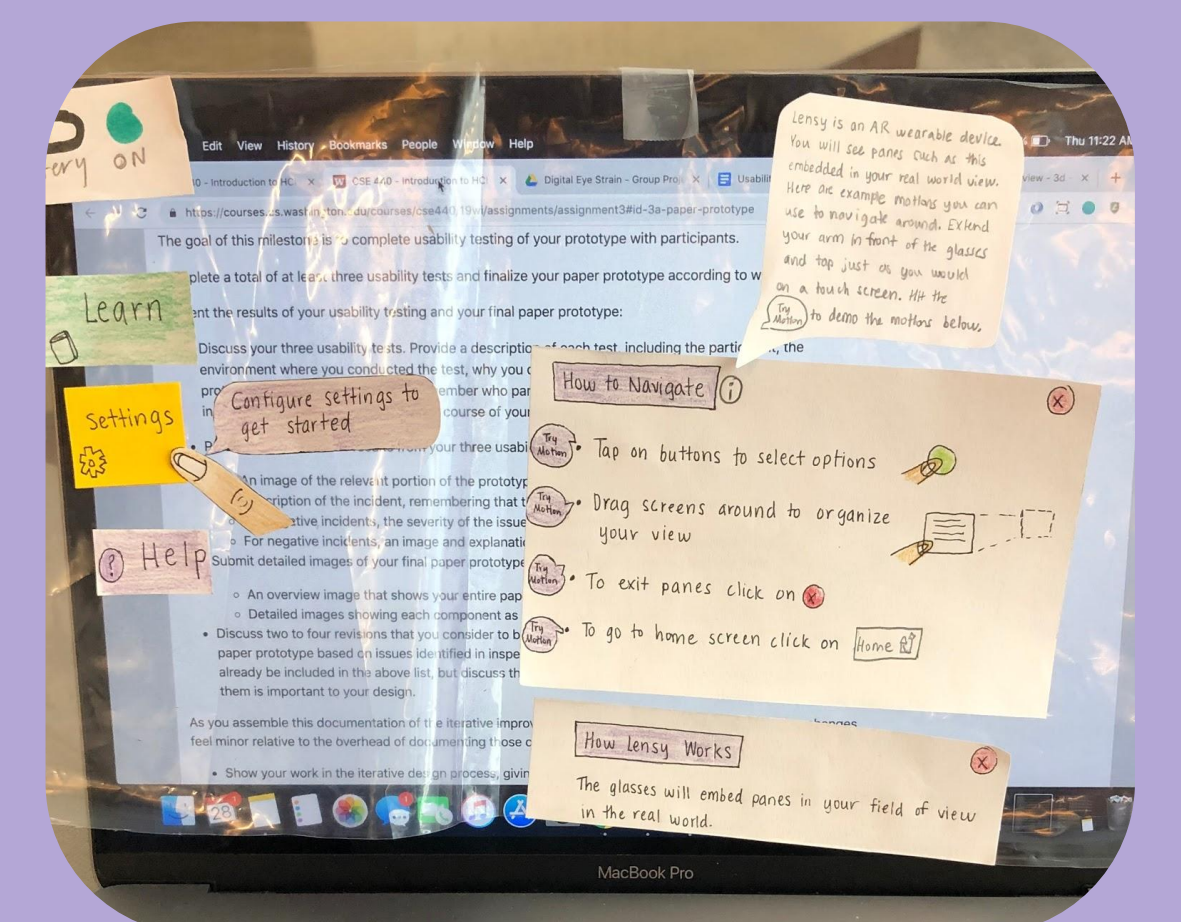

Value Proposition

Lensy is a wearable pair of glasses combined with customizable AR technology that helps combat personal digital eye strain symptoms, in your working environment.

Design Process

Ideation

Sketches

Heuristic Evaluations

Paper Prototypes

Key Functionalities

Configurable reminders and tracking of symptoms

Real time diagnostics and 20-20-20 reminders

"Clear and simple to understand... these could help my eye pain a lot..."
-Usability Participant