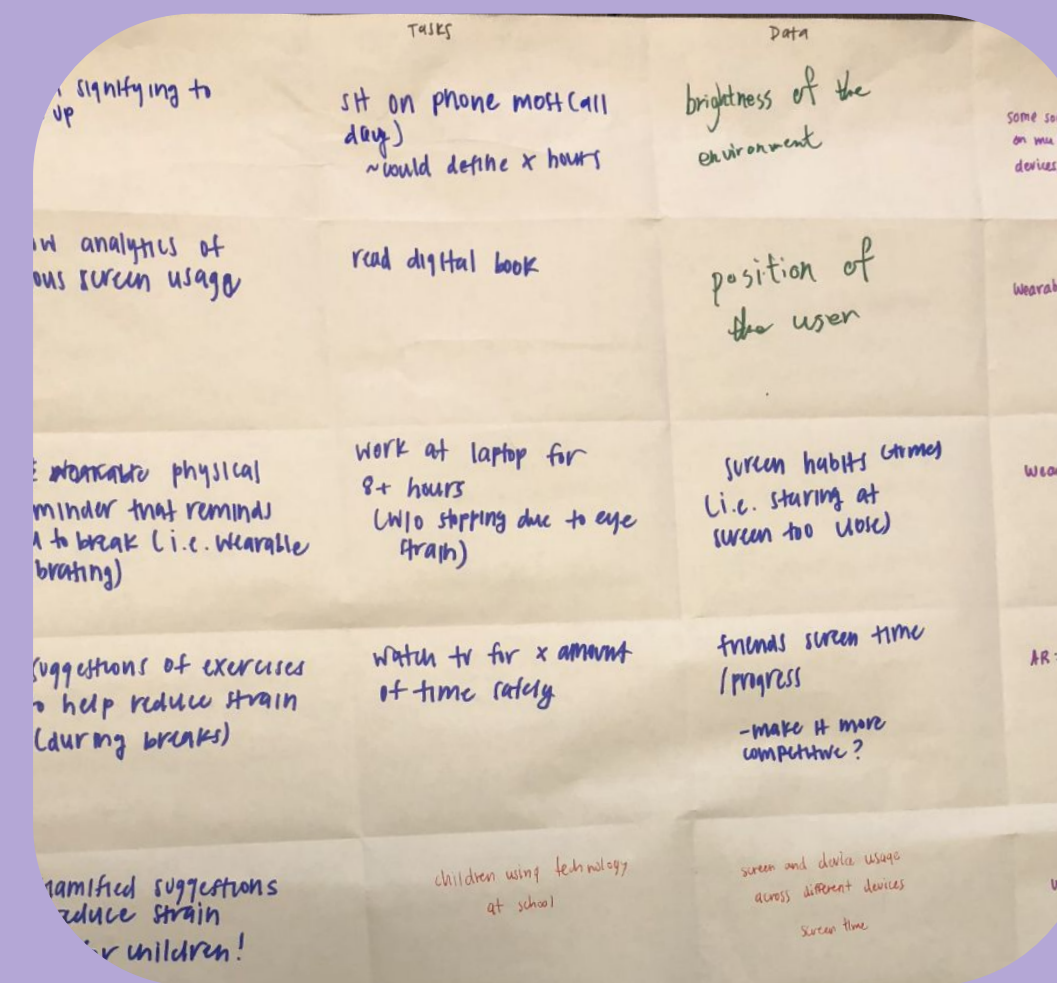

Lensy

Helping you work at your best

CSE 440 - Winter 2019
Amy Shah, Julija Pettere, Max Ding

Problem

Individuals are tied to their devices, but over time their eyes suffer and develop digital eye strain symptoms. This undermines their ability to work for long periods of time in varying environments.

Value Proposition

Lensy is a wearable pair of glasses combined with customizable AR technology that helps combat personal digital eye strain symptoms, in your working environment.

Design Process

Ideation

Sketches

Heuristic Evaluations

Paper Prototypes

Key Functionalities

Configurable reminders and tracking of symptoms

Real time diagnostics and 20-20-20 reminders

"Clear and simple to understand... these could help my eye pain a lot..."
-Usability Participant