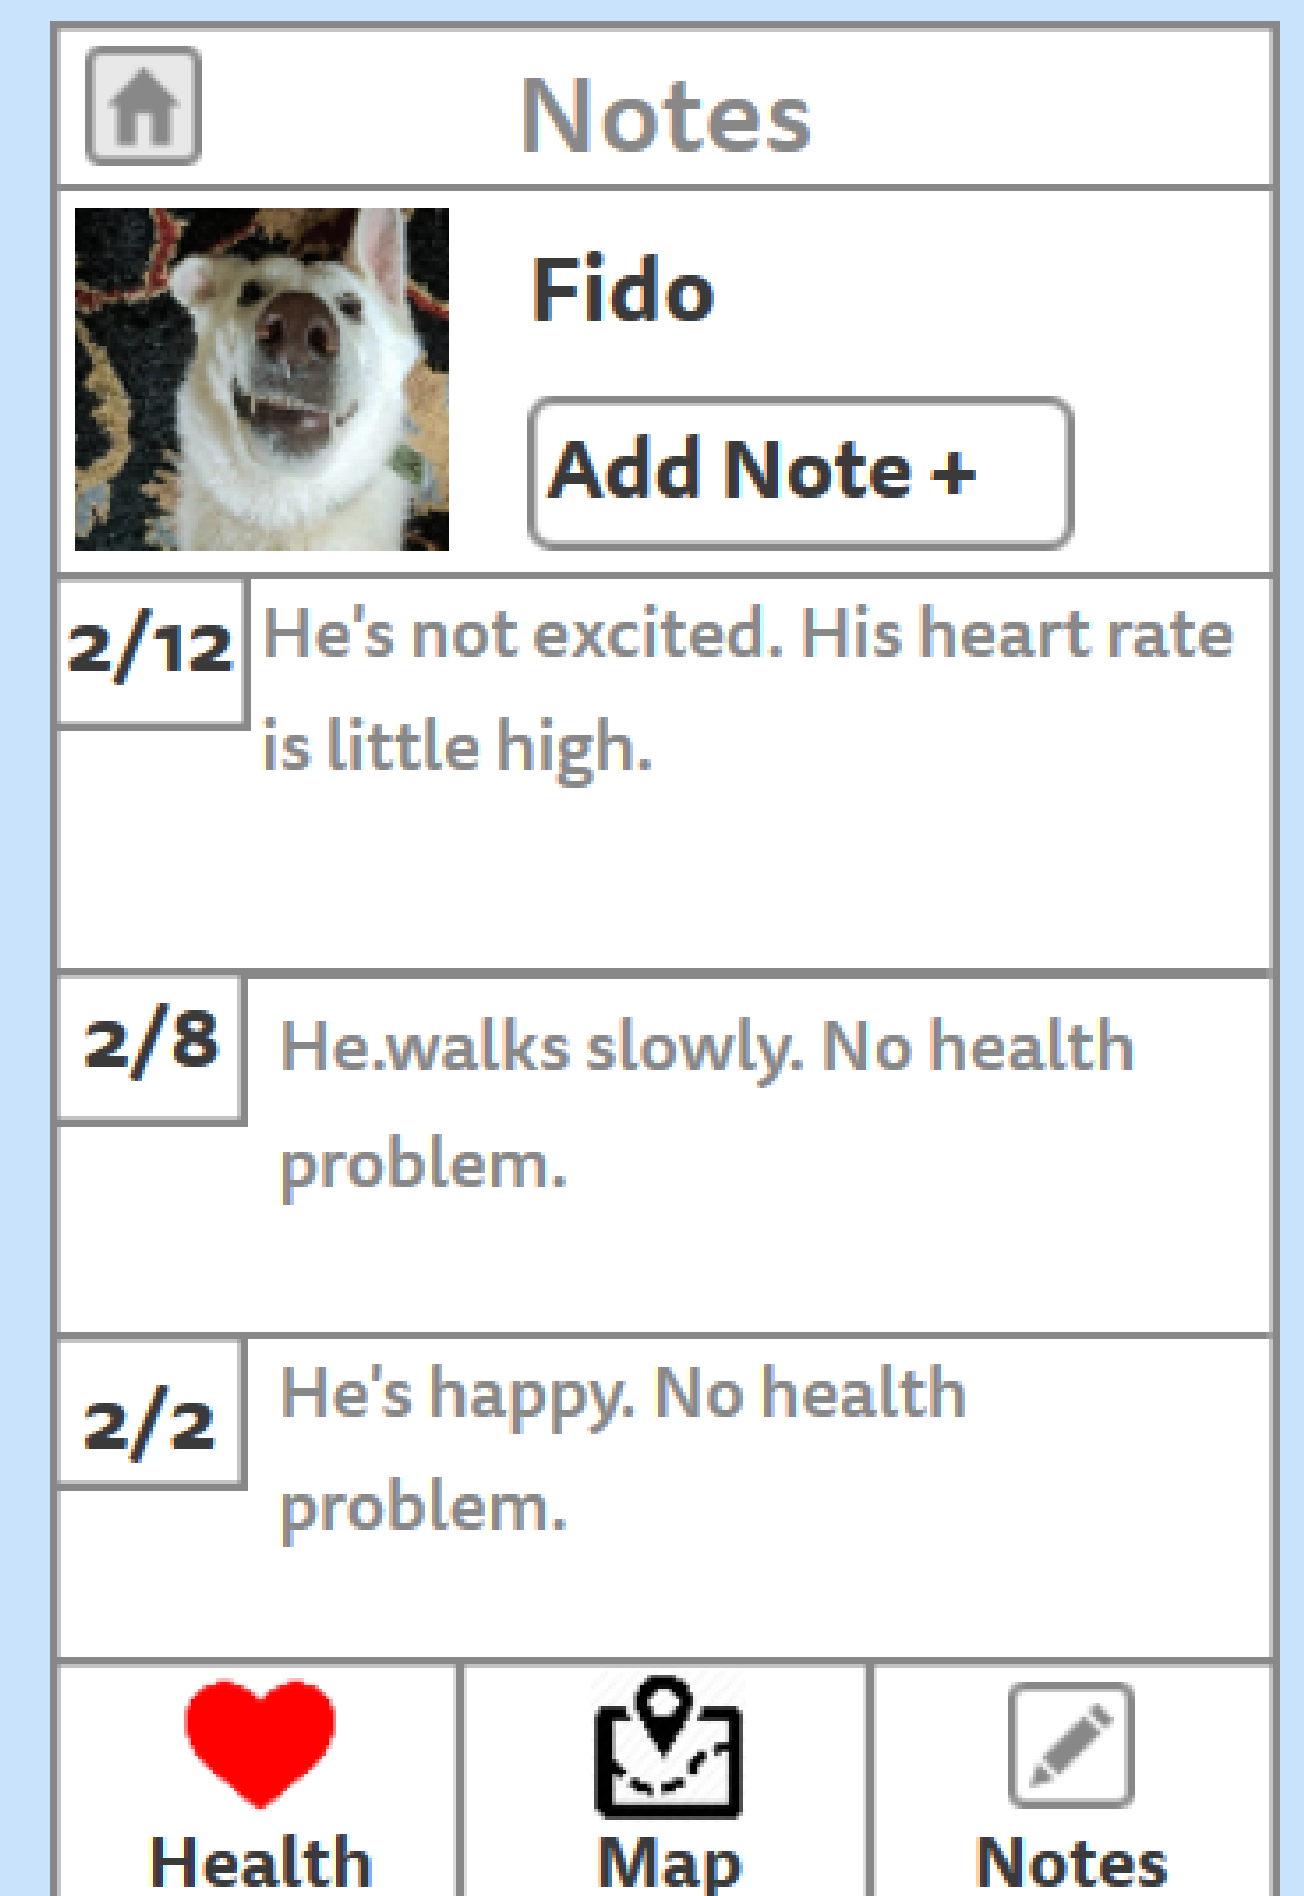

WalkMate

The Perfect Walking Companion

Problem

Professional dog walkers face many unpleasant situations walking unfamiliar dog and routes

Value Proposition

WalkMate allows you to optimize the walk by providing needed information quickly and on the fly.

Features

WalkMate allows you to perform health tracking, route finding, and note taking.

Device to attach on collar.

Scan clip to check health.

Use map to find walking path.

Easily take note of behavior.

Design Iteration