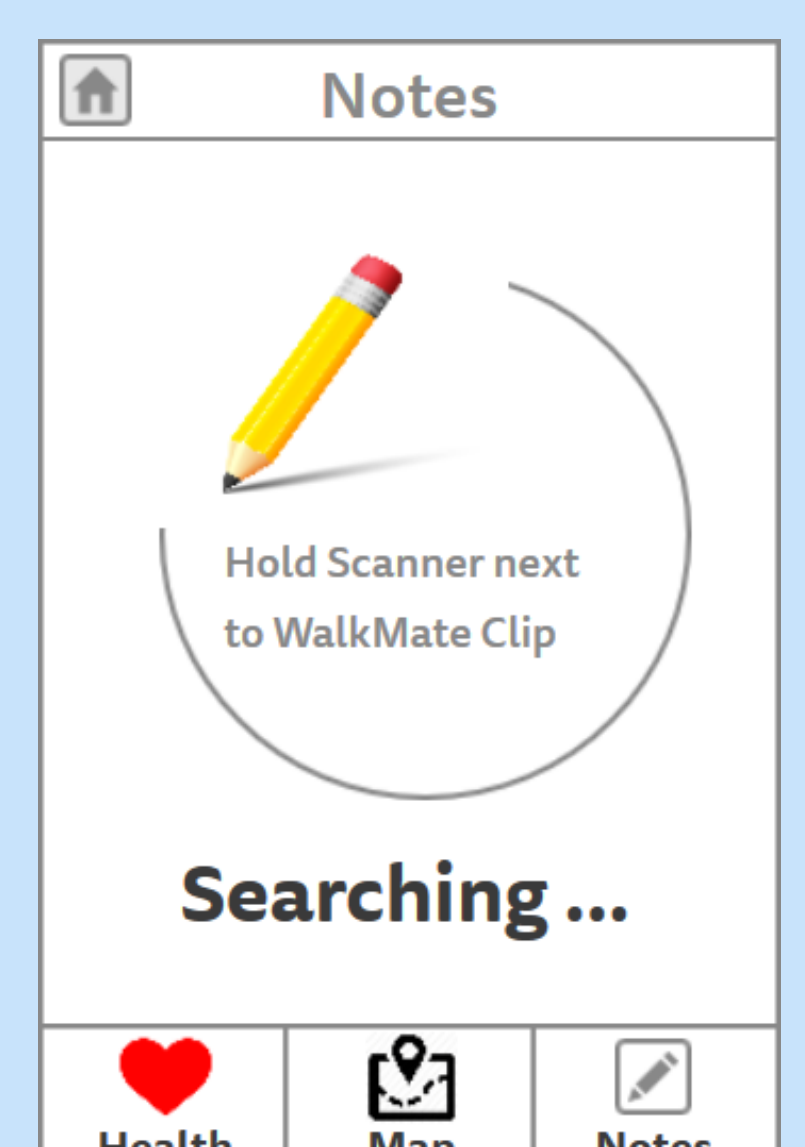

WalkMate

The Perfect Walking Companion

Problem

Professional dog walkers face many unpleasant situations walking unfamiliar dog and routes

Value Proposition

WalkMate allows you to optimize the walk by providing needed information quickly and on the fly.

Features

WalkMate allows you to perform health tracking, route finding, and note taking.

Design Iteration

Mockup