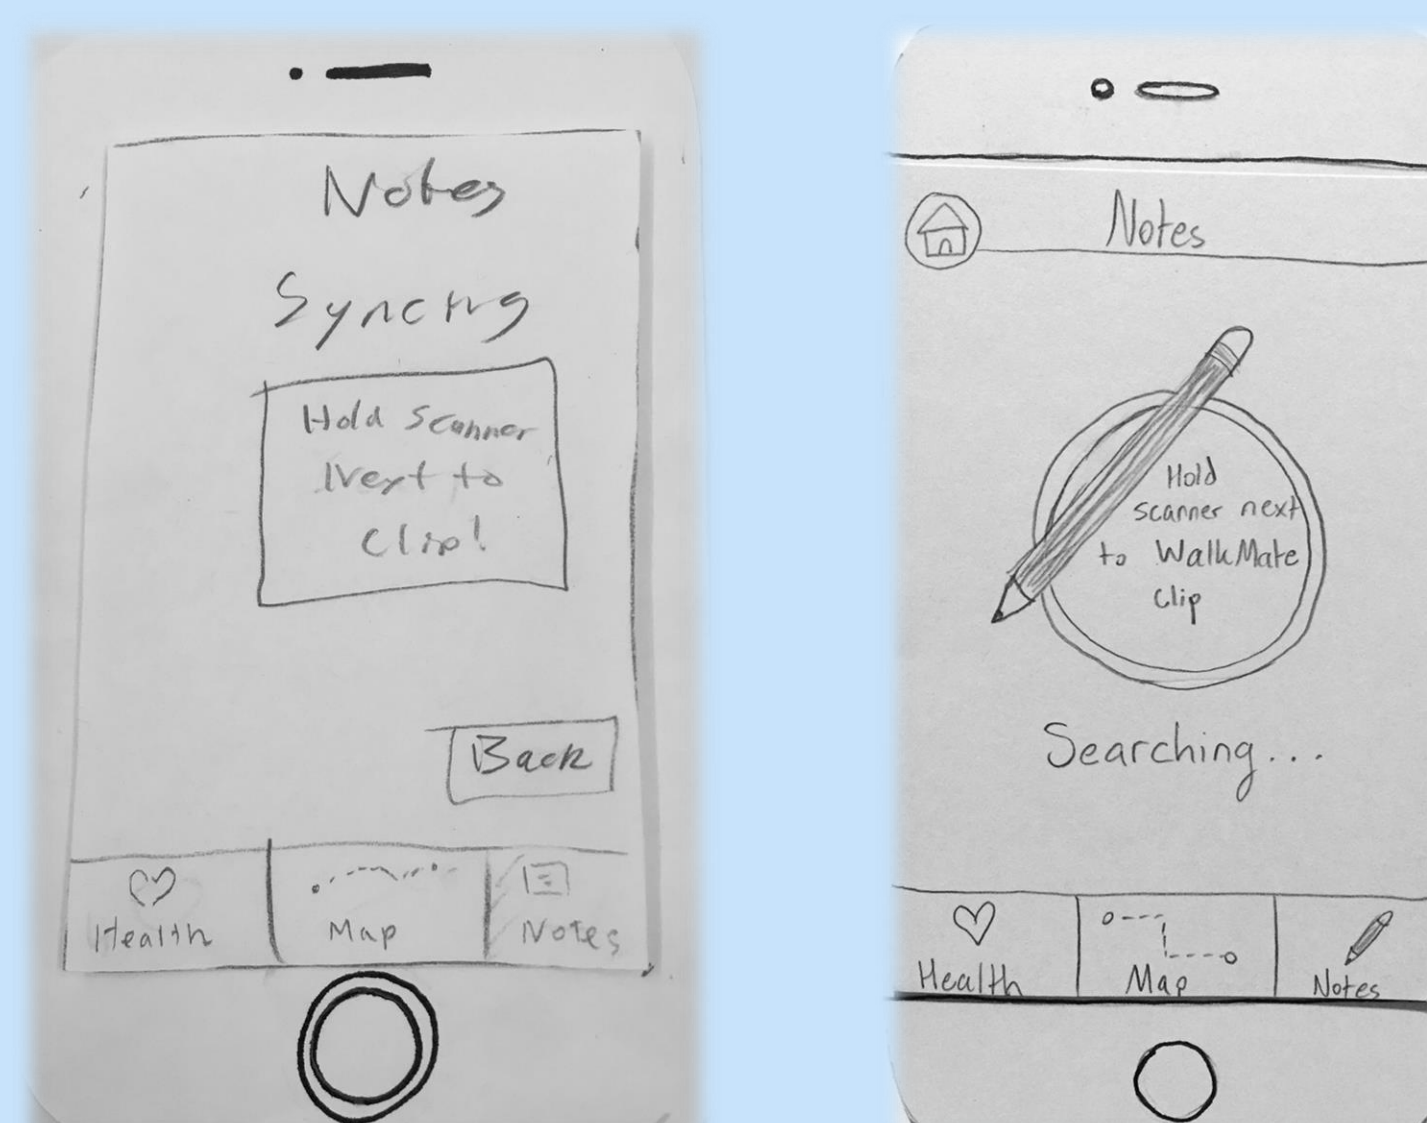

WalkMate

The Perfect Walking Companion

Problem

Professional dog walkers face many unpleasant situations walking unfamiliar dog and routes

Value Proposition

WalkMate allows you to optimize the walk by providing needed information quickly and on the fly.

Features

WalkMate allows you to perform health tracking, route finding, and note taking.

Device to attach on collar.

Scan clip to check health.

Use map to find walking path.

Easily take note of behavior.

Design Iteration

Sketches

Prototypes

Mockup