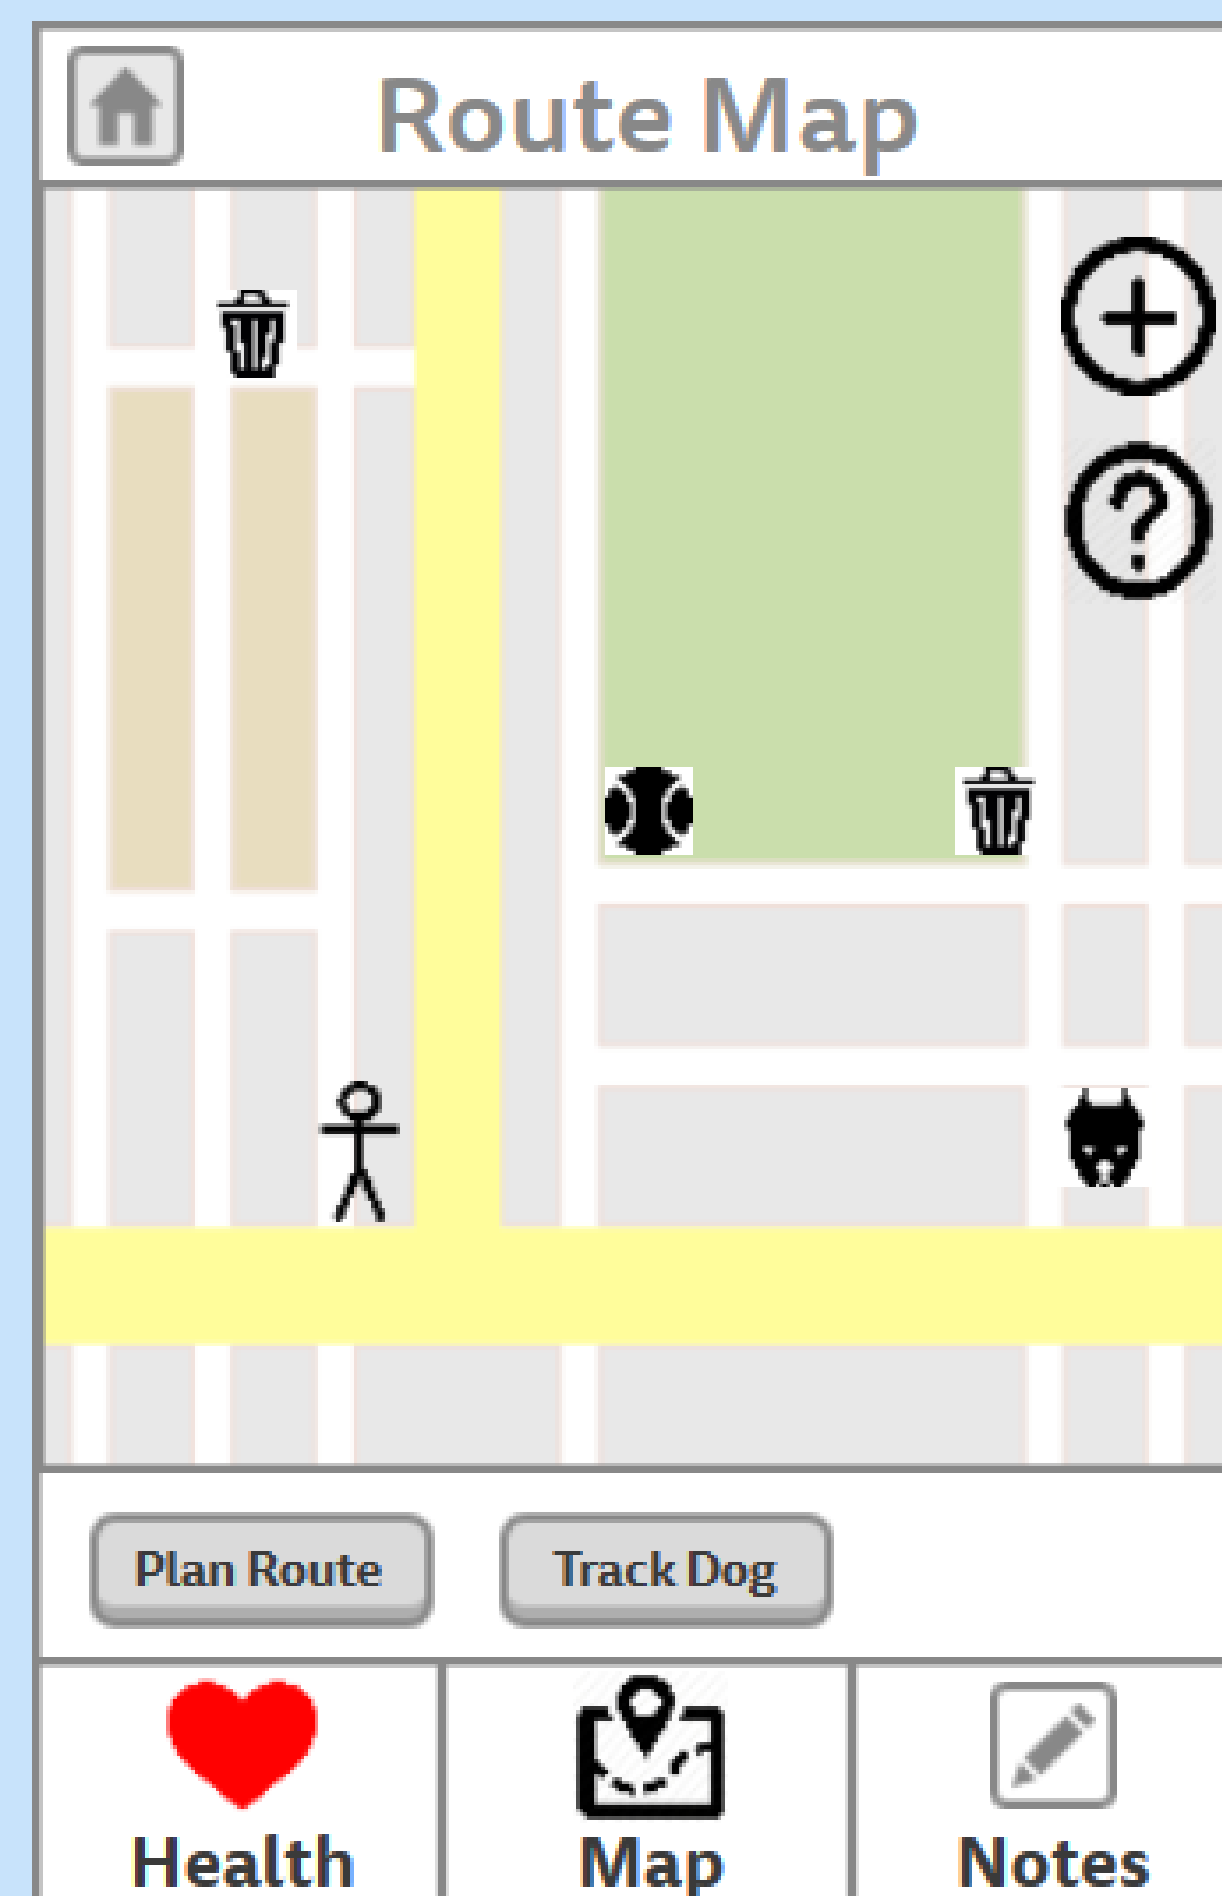

Features

WalkMate allows you to perform health tracking, route finding, and note taking.

Device to attach on collar.

Scan clip to check health.

Use map to find walking path.

Easily take note of behavior.

Design Iteration