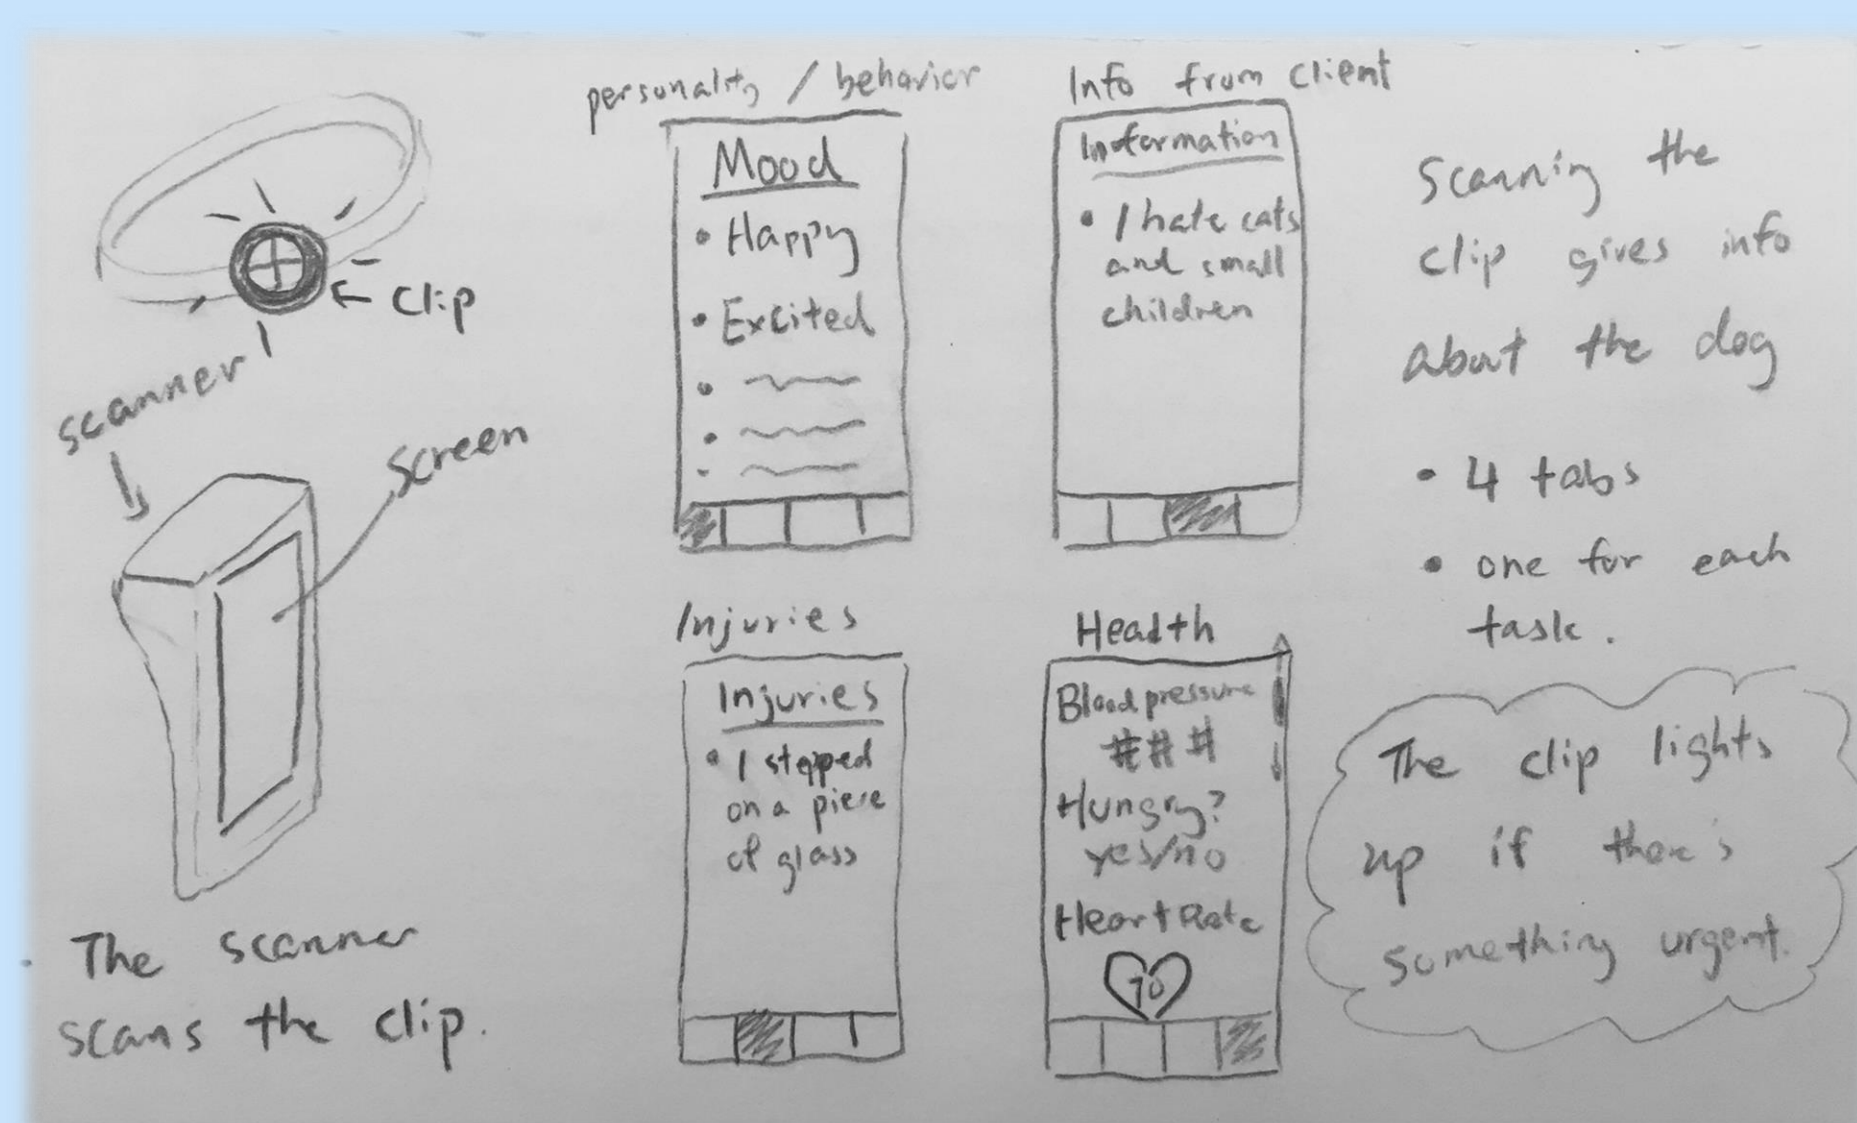

WalkMate

The Perfect Walking Companion

Problem

Professional dog walkers face many unpleasant situations walking unfamiliar dog and routes

Value Proposition

WalkMate allows you to optimize the walk by providing needed information quickly and on the fly.

Features

WalkMate allows you to perform health tracking, route finding, and note taking.

Device to attach on collar.

Scan clip to check health.

Use map to find walking path.

Easily take note of behavior.

Design Iteration