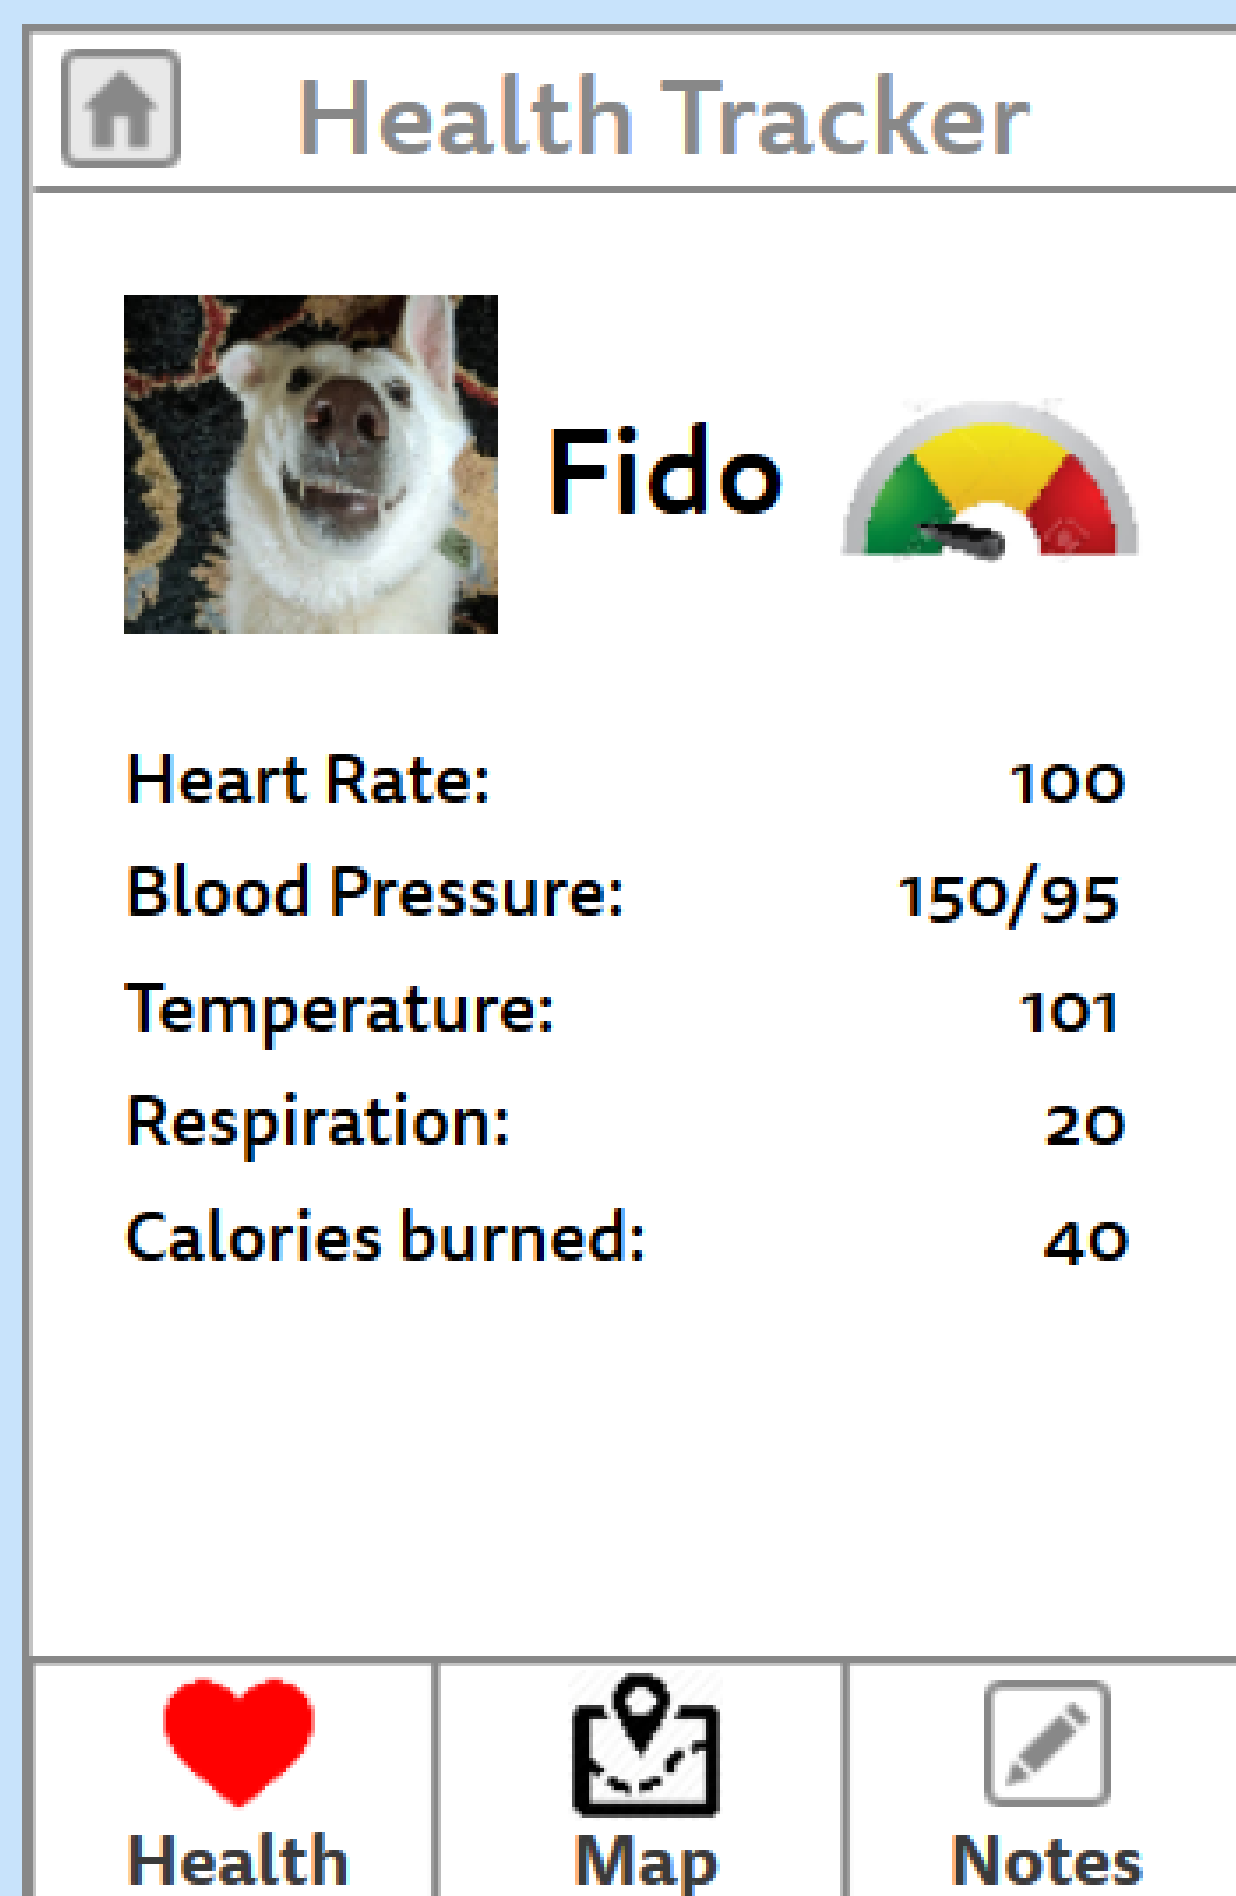

WalkMate

The Perfect Walking Companion

Problem

Professional dog walkers face many unpleasant situations walking unfamiliar dog and routes

Value Proposition

WalkMate allows you to optimize the walk by providing needed information quickly and on the fly.

Features

WalkMate allows you to perform health tracking, route finding, and note taking.

Device to attach on collar.

Scan clip to check health.

Use map to find walking path.

Easily take note of behavior.

Design Iteration