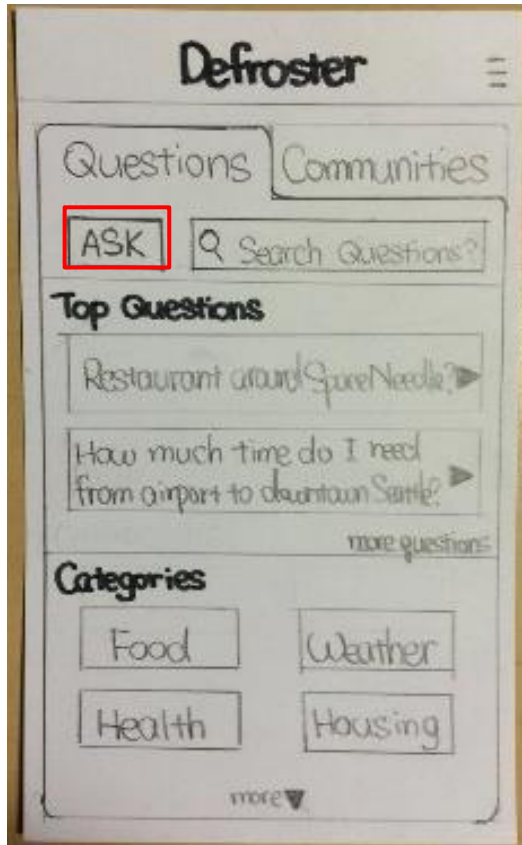

Original

Important Revisions(2)