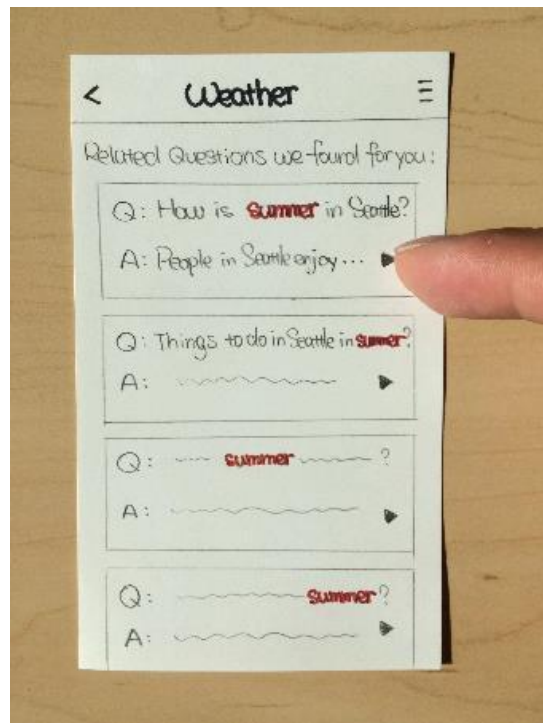

Task 1: Finding Local Specific Information