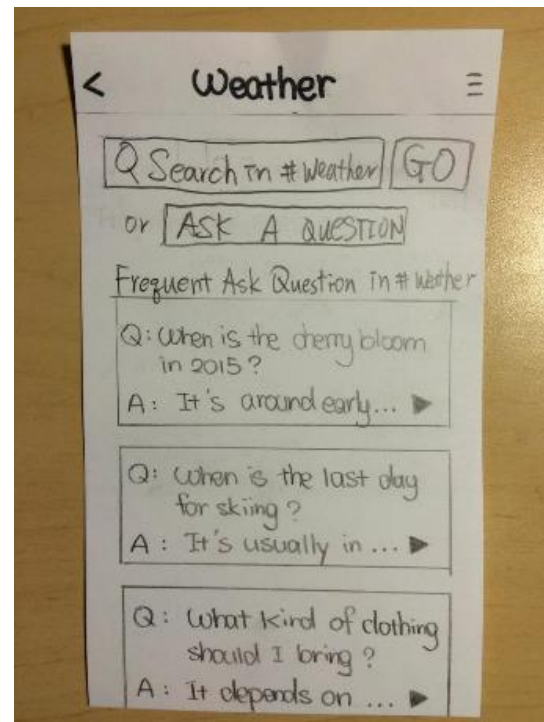

Task 1: Finding Local Specific Information