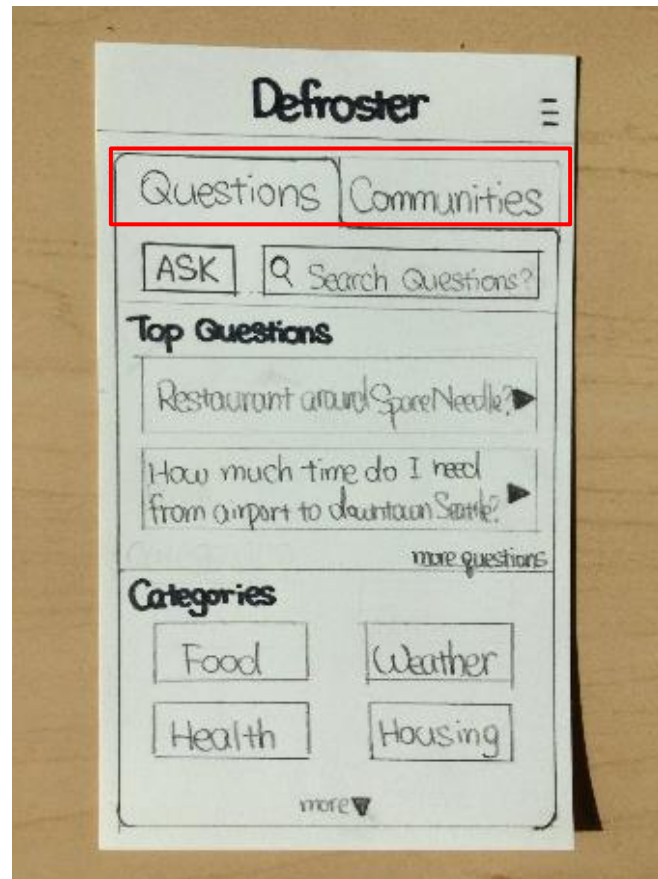

Important Revisions(1)