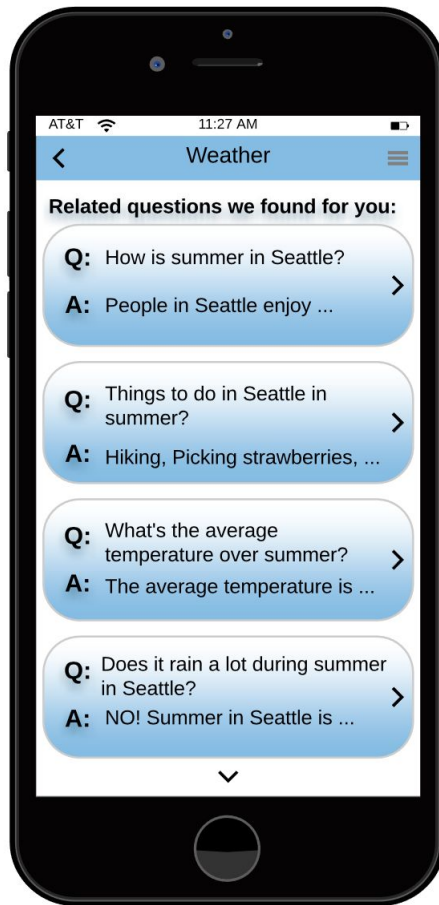

Task 1: Finding Local Specific Information

Task 2: Finding Interests Communities

Task 2: Finding Interests Communities

Digital Mockup

Task 1: Finding Local Specific Information

Task 1: Finding Local Specific Information

Task 2: Finding Interests Communities

Task 2: Finding Interests Communities

 **Ask a Question** 

Question

Category
** Required*

AT&T 11:27 AM   

 **Ask a Question** 

Question: