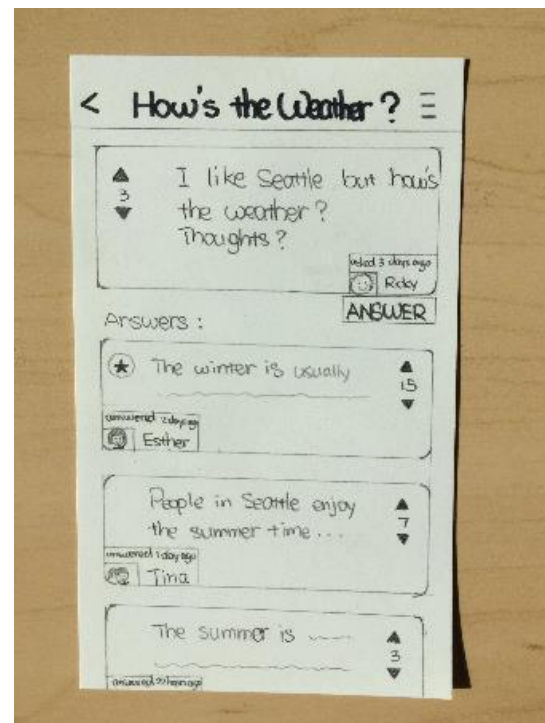

Task 1: Finding Local Specific Information