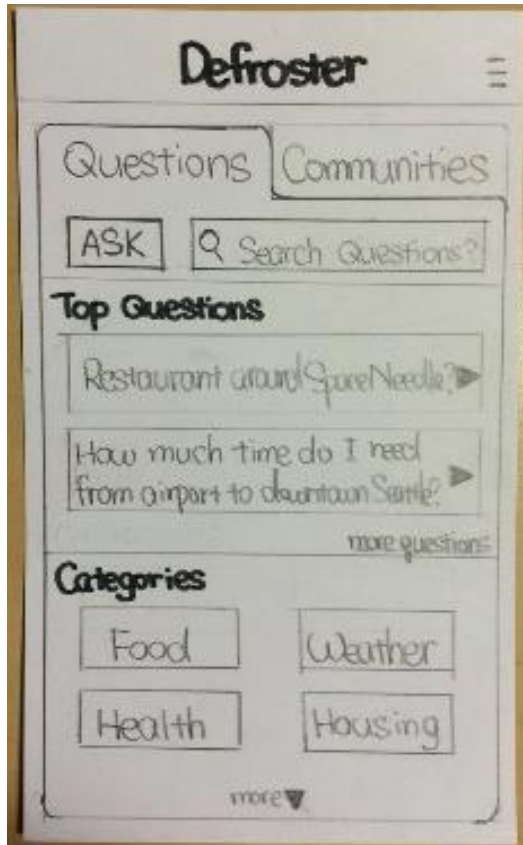

Original

Modified