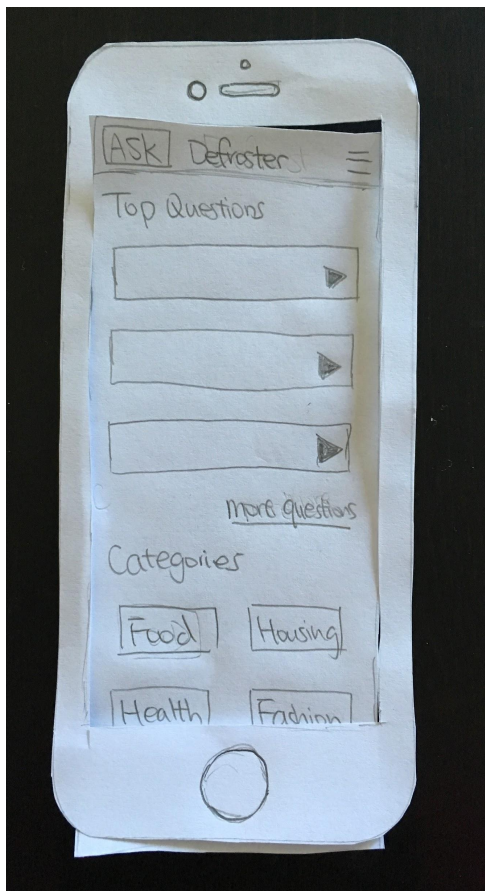

Presenter

**Sean
Yang**

TEAM

Moving is **STRESSFUL.**

Why SEATTLE
Specifically?

Initial Paper Prototype

Initial Paper Prototype

Task1: Finding Local Specific Information

Test Participants

1. Provide our participants our project background.
2. Explain to our participants what they should be doing in the test.
3. Remind our participants to **THINK OUT LOUD**.

Test Process