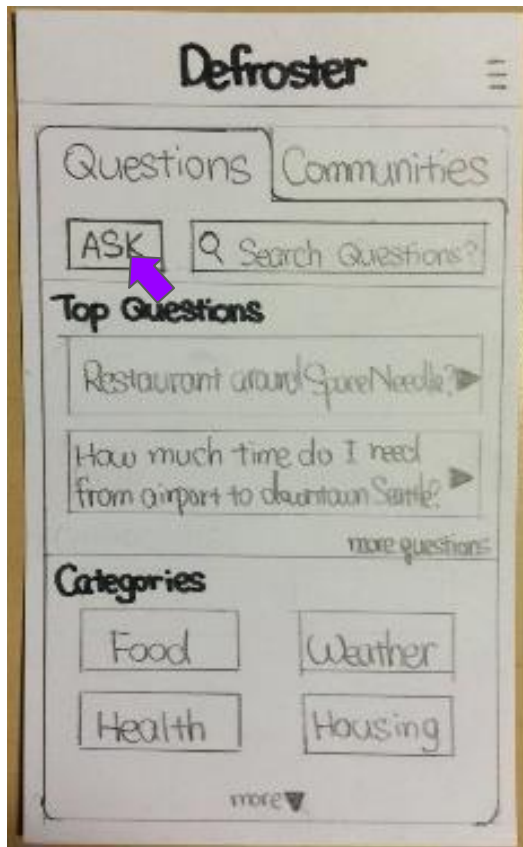

Original

Important Revisions(2)