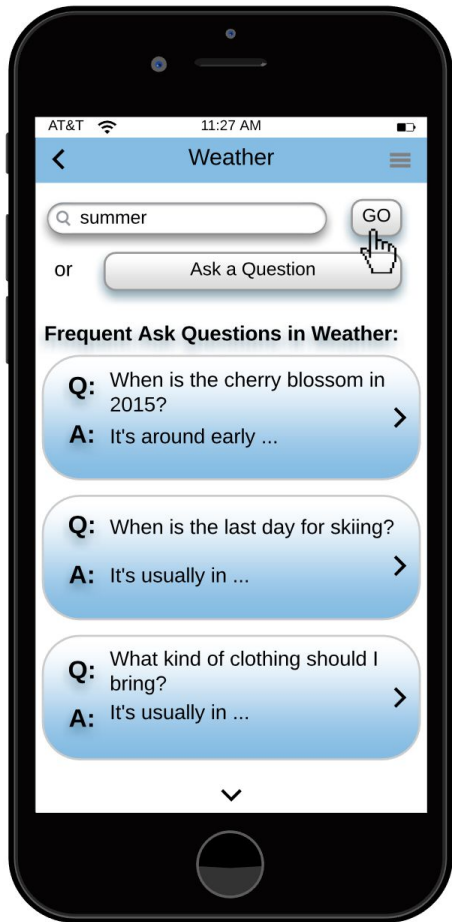

Task 1: Finding Local Specific Information