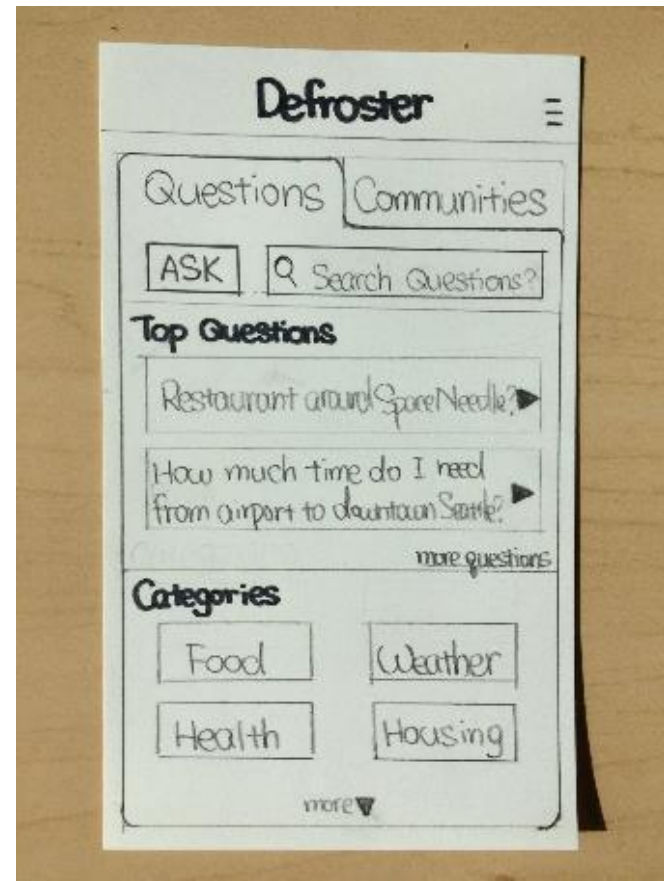

Modified

Important Revisions(1)