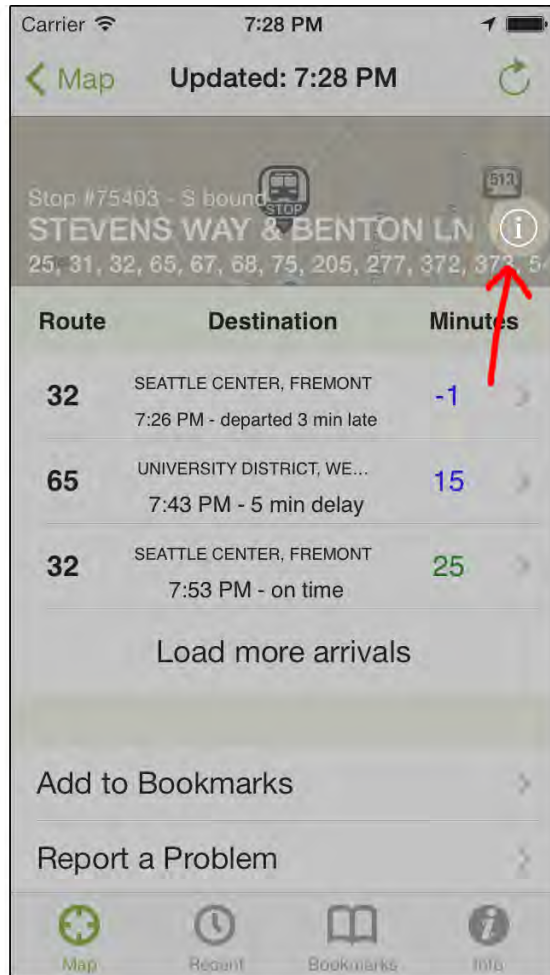

Accessibility is More than Text Entry