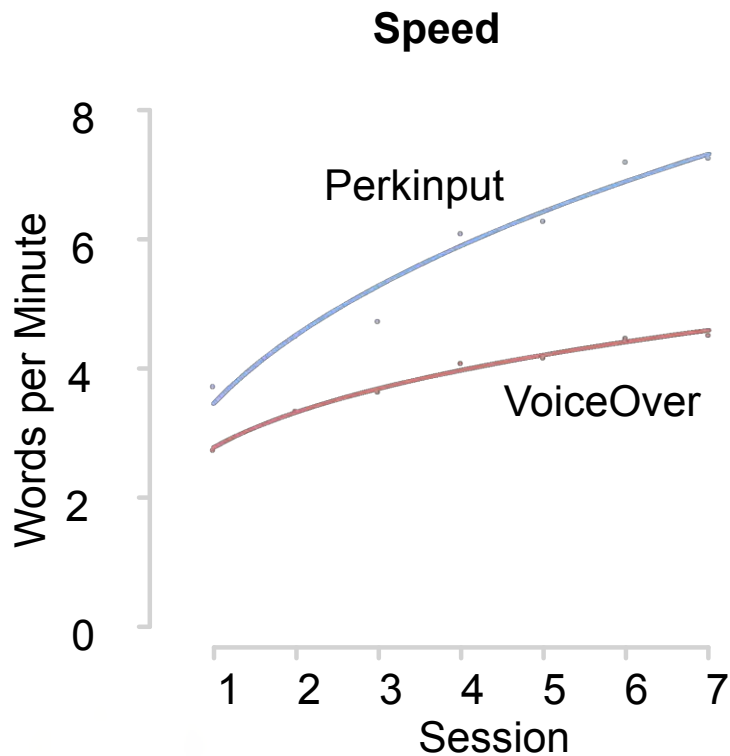

Speed and Accuracy