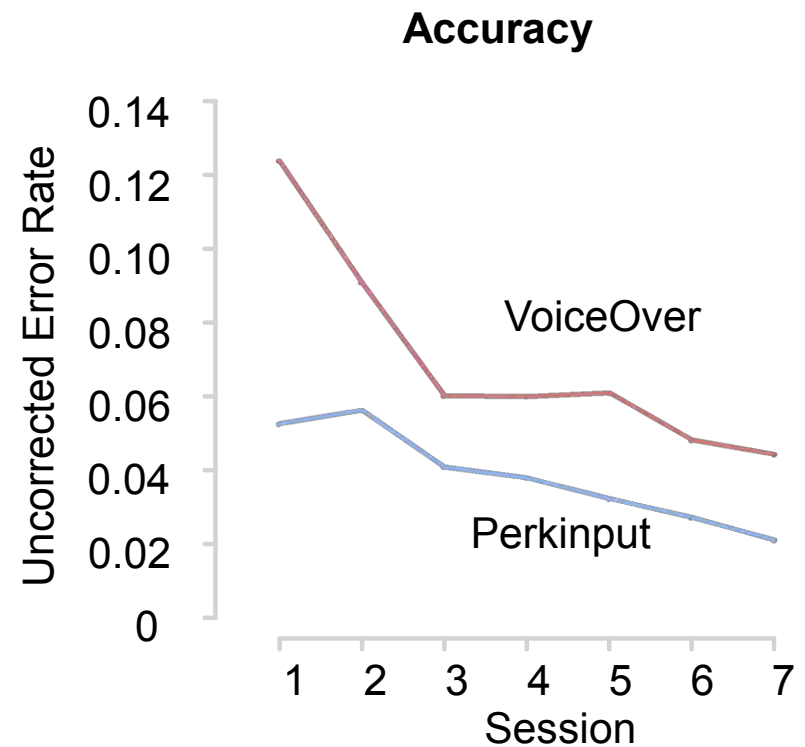

Speed and Accuracy