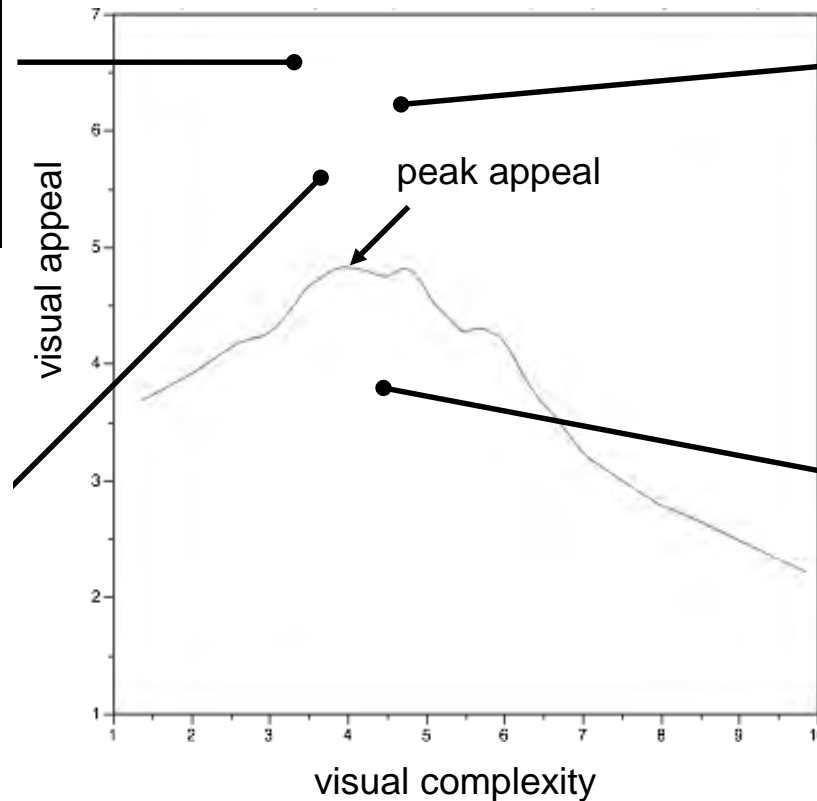

Plotting Appeal by Complexity