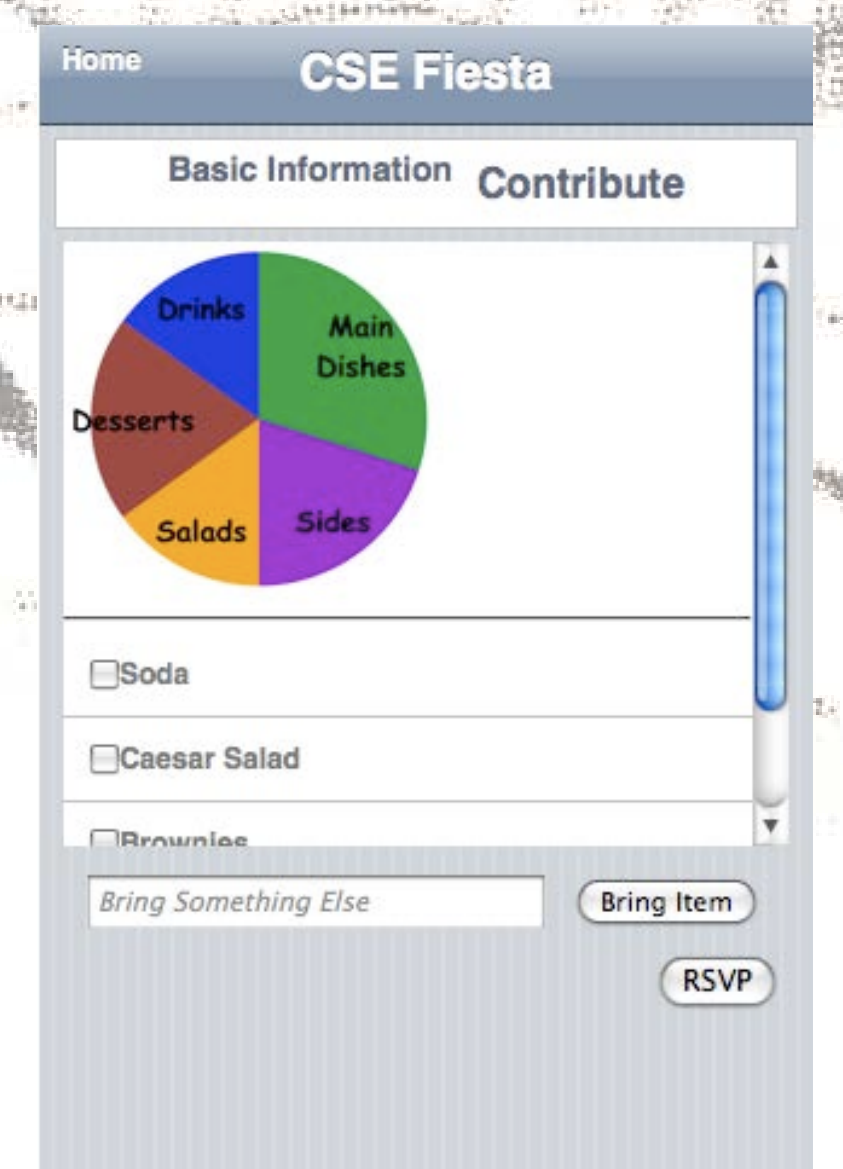

Keep track of who is
coming and what food
they are bringing.

Home Screen

All-in-one
Contacts List

Guest Lists from
Past Events

Contribution
List

Design Iteration:

Early Sketches

Paper Prototype