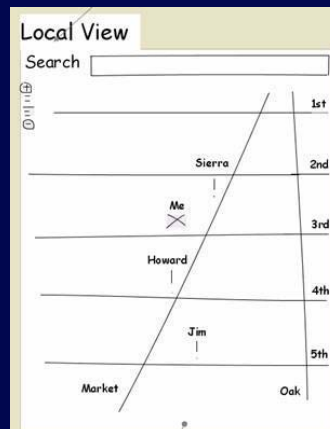

CLUSTER

Location-Based Mobile Social Networking

Manage all your identities from your phone.
Stay connected to your social network from anywhere.

Designed through an iterative process involving several user-tested prototypes of increasing fidelity, Cluster makes social networking mobile and lets you share your location with all, some, or none of your friends.

Features

Shared Calendaring

Local Search

Social Profile Management

Messaging

Selective Location Broadcast

Event Management

Status Updates

Location Falsification

Carolyn Holmes
Sierra Michels-Sletvett
Steve Sadowski
Tim Lee

CSE 490F
Human Computer
Interaction