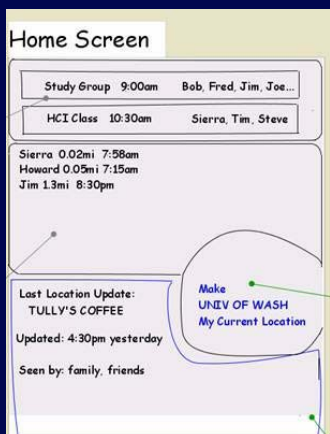

CLUSTER

Location-Based Mobile Social Networking

Manage all your identities from your phone.
Stay connected to your social network from anywhere.

Designed through an iterative process involving several user-tested prototypes of increasing fidelity, Cluster makes social networking mobile and lets you share your location with all, some, or none of your friends.

Features

Shared Calendaring

Local Search

Social Profile Management

Messaging

Selective Location Broadcast

Event Management

Status Updates

Location Falsification

Carolyn Holmes
Sierra Michels-Sletvett
Steve Sadowski
Tim Lee

CSE 490F
Human Computer
Interaction