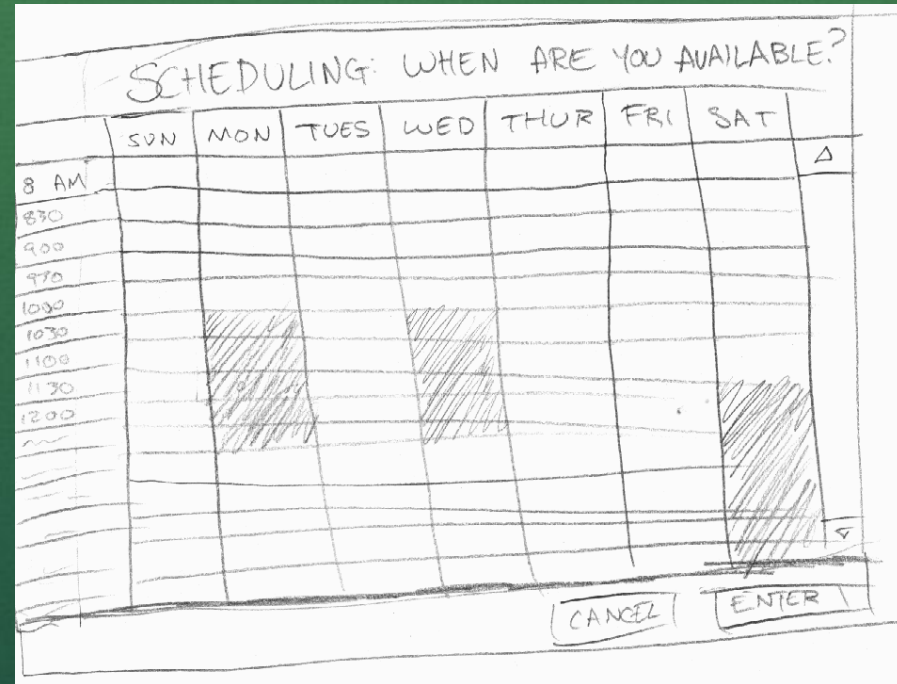

Design Sketches