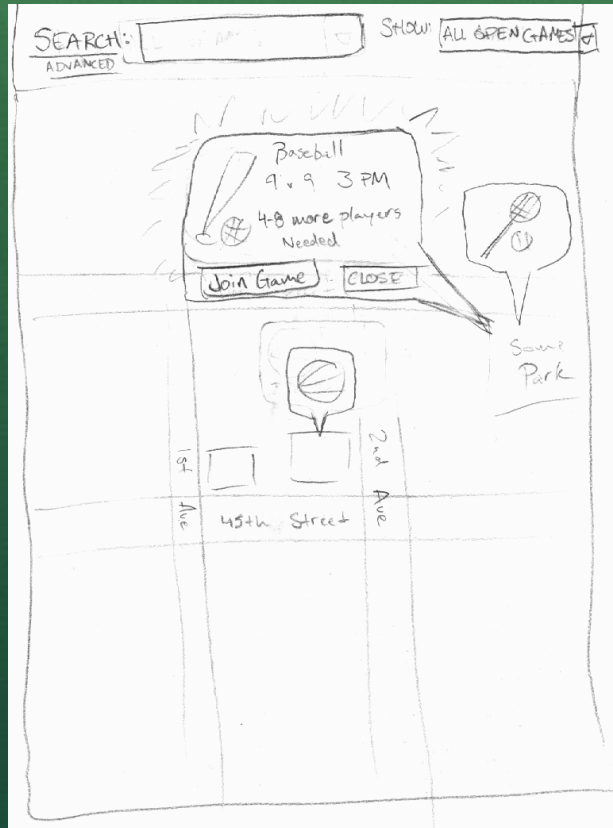

Design Sketches