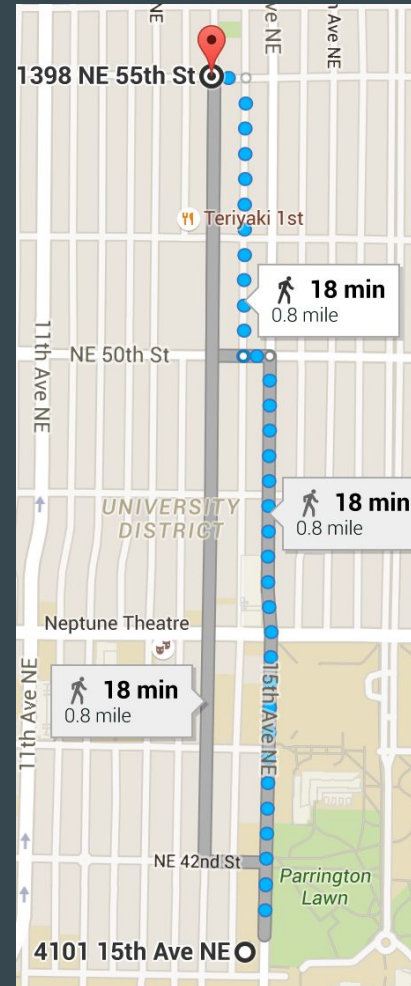

Footie

Project Proposal
Roe Avnon (avnon)
CSE 403

Walking Directions

Are great if you are a robot.

Humans are meant to explore and discover.

Find *best* path instead of shortest.

Parks instead of Parking Lots

How?

3rd party APIs - Google Maps, Yelp, Foursquare

Mobile App for navigation on the go.