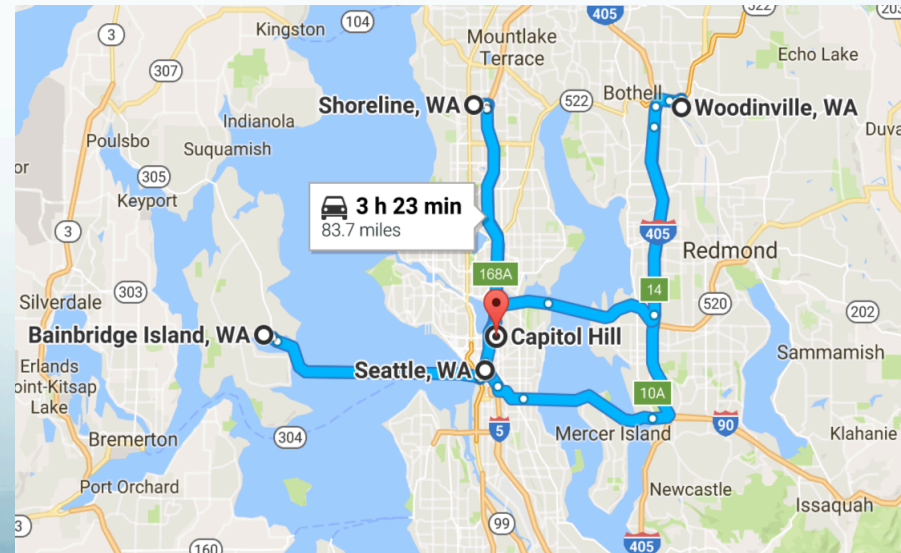

Multi-Destination Map Router

Sam Smith, Peter Giseburt

Plan and Benefits

- Find the shortest route through several locations
- Mobile – Live Progress Through Path
- Faster delivery services (Jimmy Johns, Pizza, etc.)
- Faster drop off and pick up (Nightride, Uber)
- More Time For Everyone!
- Google Data

Risks/Issues

- Traveling Salesman Problem $\rightarrow O(n!)$
- Limit n
- Good Paths Instead of Shortest
- Exclude First Destination
- University District Only