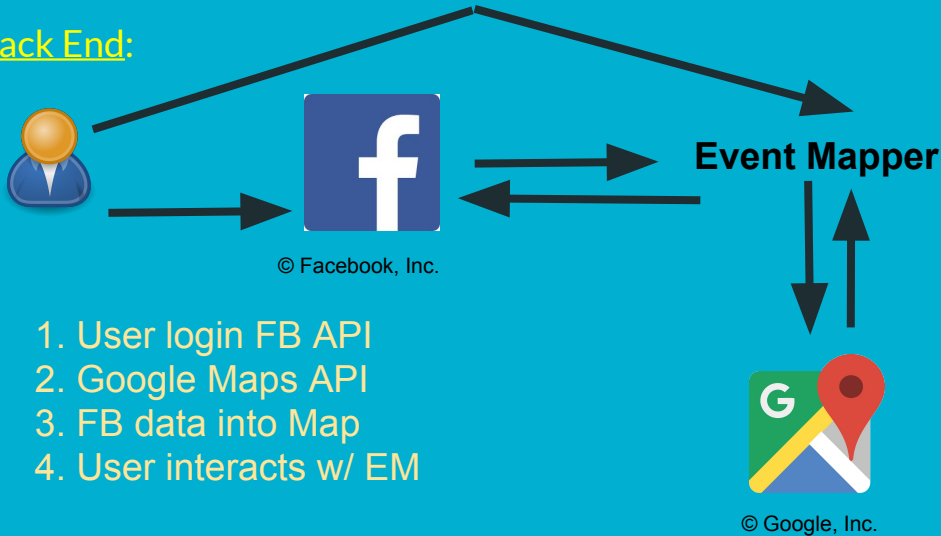

# Features

---

- Geolocated
- Socially-Driven
  - Find friends
  - Meet new people
- Event Locator
  - Granular event filtering by category, distance, start time, cost
  - See results on map or in list view

## Back End:

1. User login FB API
2. Google Maps API
3. FB data into Map
4. User interacts w/ EM

## Front End:

- Map w/ listings controlled by 'Search Filters'
- Event
- User Profile
- Settings