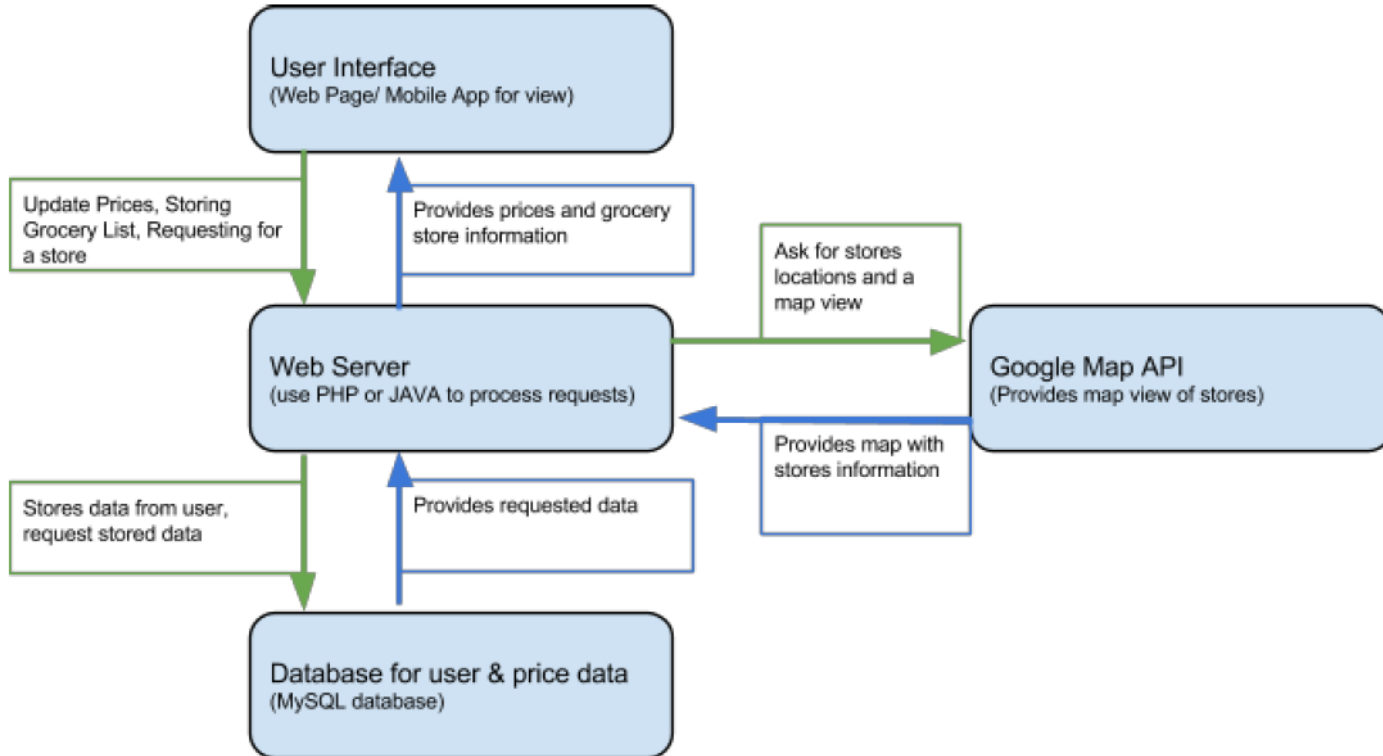

Items	Price
Navel Orange x5	\$10.23
Gallon Whole Milk x1	\$3.55
White Onion x3	\$3.12
Coca Cola 12pack x1	\$6.99
Item x3	\$10.10
Item x1	\$3.14
.....
.....
.....
.....
Total Price: \$128.11	

Safeway Seattle
123 CSE street
Seattle, WA 98105
(206) 314 1234
info@safeway.com

Find the most
convenient
store with low
price for **your**
items!

Tsz Fung Cheung (tfcheung)
Panji Wisesa (panjiw)

Architecture

Challenges and Risks

- Data collection and validation
 - Difficulty of real world testing
 - Use of new technology
-