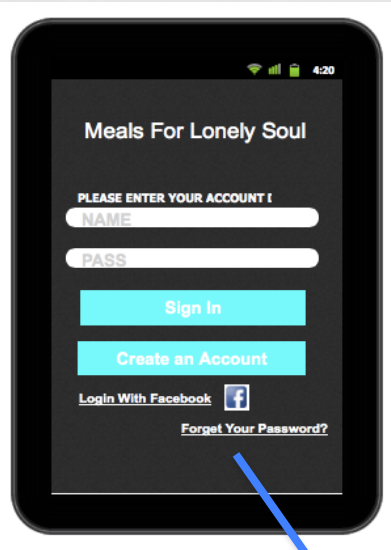

Have you felt lonely when you have to eat alone?

Don't want to eat alone?

Want to make NEW friends?

Meals for Lonely Soul

Tianchi Liu (tliu24)
Hongying Zhang (zhangh6)

A Virtual Dinning Room

- Find/Set up a Table with New Friends!
- Schedule a private meal!

Target Customers:
Students

**Why Worth
Developing?**

- Unique Focus
- Building Real World Connections!

Risks?

Architecture

Best and
Nearest
Place to eat!

User Info
Table Info