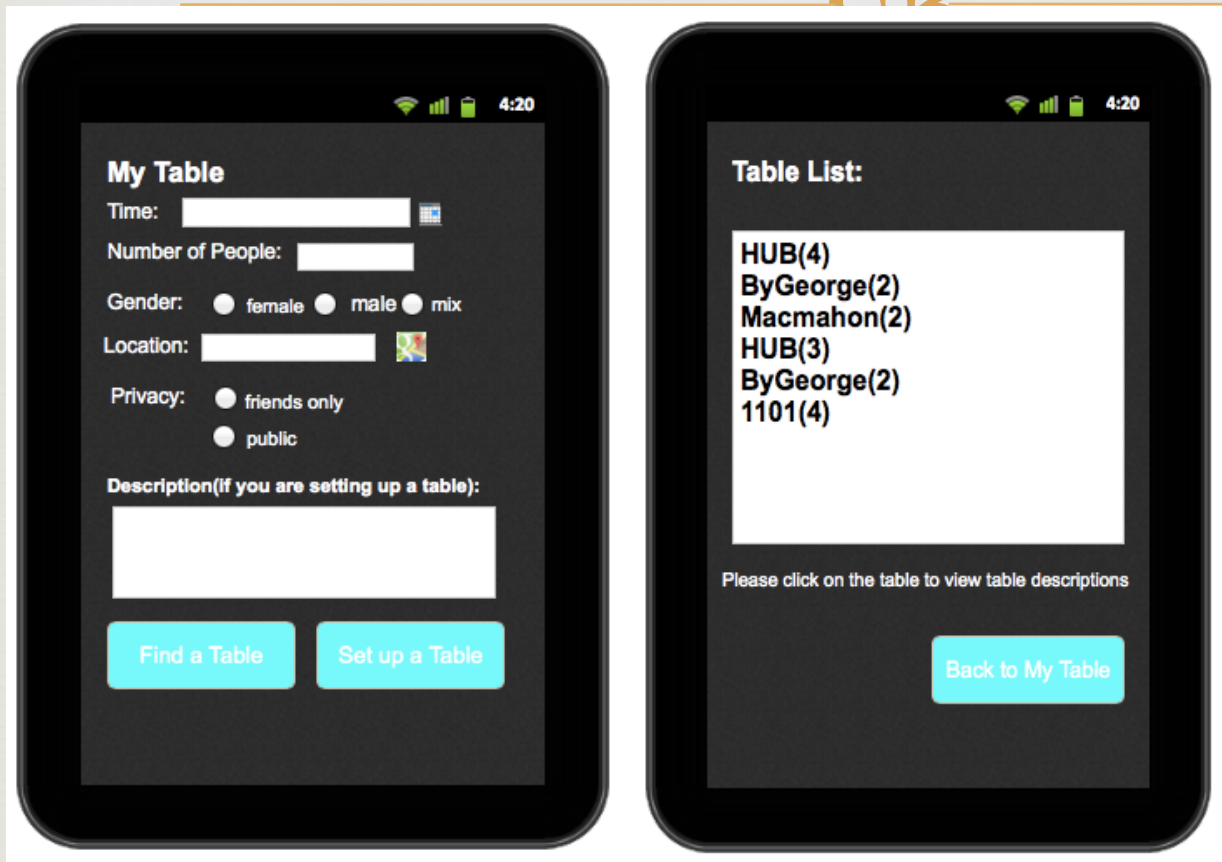

Have you felt lonely when you have to eat alone?

Don't want to eat alone?

Want to make NEW friends?

Meals for Lonely Soul

Tianchi Liu (tliu24)
Hongying Zhang (zhangh6)

A Virtual Dinning Room

- Find/Set up a Table with New Friends!
- Schedule a private meal!

Target Customers:
Students

**Why Worth
Developing?**

- Unique Focus
- Building Real World Connections!

Risks?

Architecture

Best and
Nearest
Place to eat!

User Info
Table Info