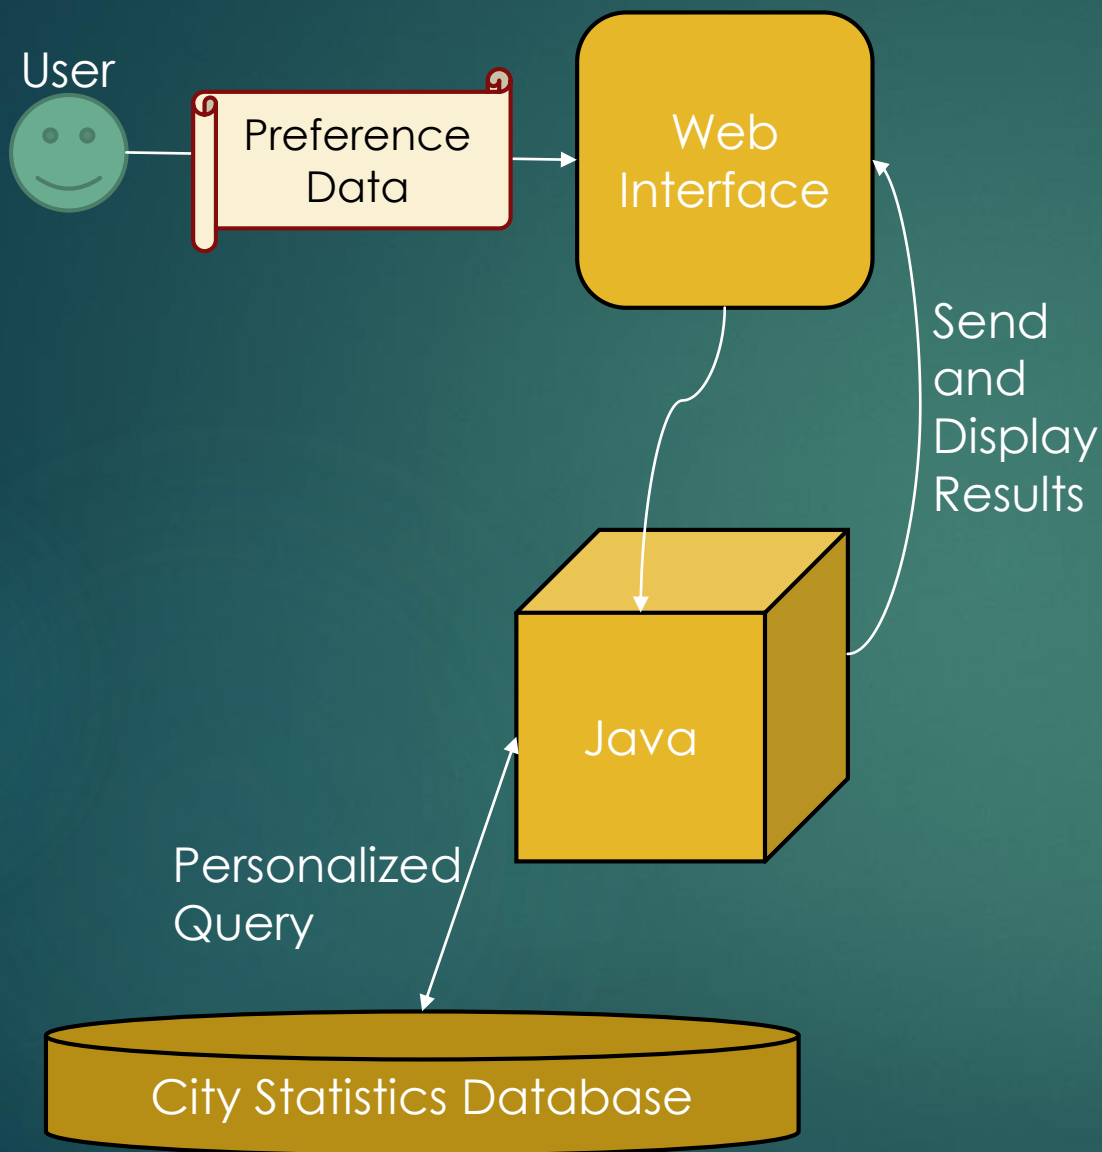

Highrise

FIND THE CITY THAT WORKS FOR YOU

Product
People
Problem
Importance
Alternatives

Include?		Importance?
<input checked="" type="checkbox"/>	liberal Conservative	100
Environment		
<input checked="" type="checkbox"/>	Min temp Max temp	87
<input type="checkbox"/>	Air Quality 	0