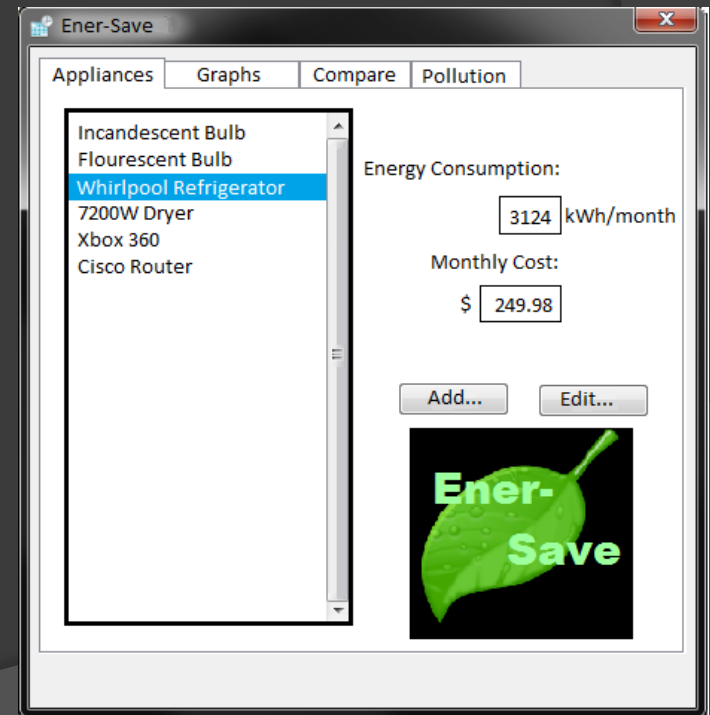

The Vision

- Energy is on the minds of Americans today
- Impact of the recession
- Ener-Save[©]
 - Saves money
 - Reduces pollution
 - Helps power companies
 - No competitors

The Architecture

- Client-Server model
- Java
- Java Swing, JOpenChart, JFreeChart, MySQL or PostgreSQL
- Autocomplete, spellcheck
- Security and User Data Validation