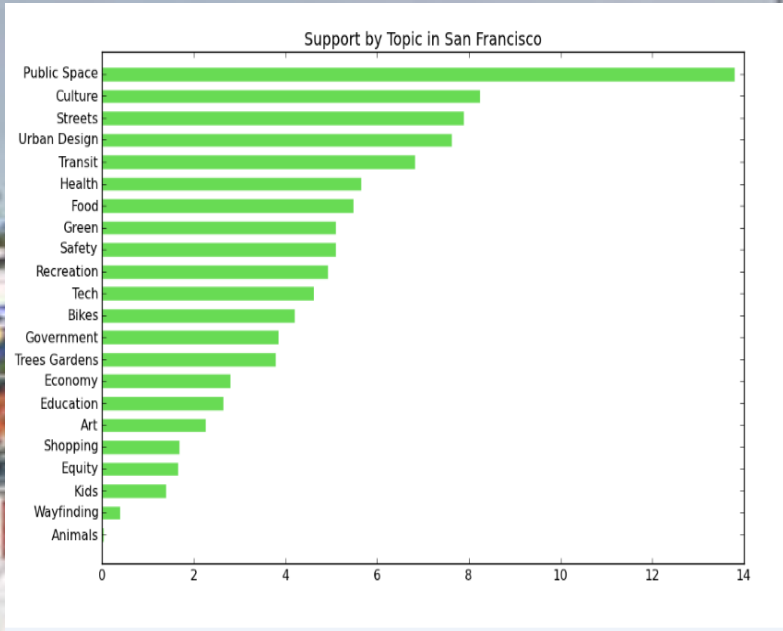

What do you want in Seattle?

Asked by Neighborland

Add Idea

About This Question

Trending Ideas in Seattle

Topics Neighborhoods Ideas

34 neighbors want separate bike lanes (not sharrows) in Seattle.

Me Too

San Francisco

Detroit