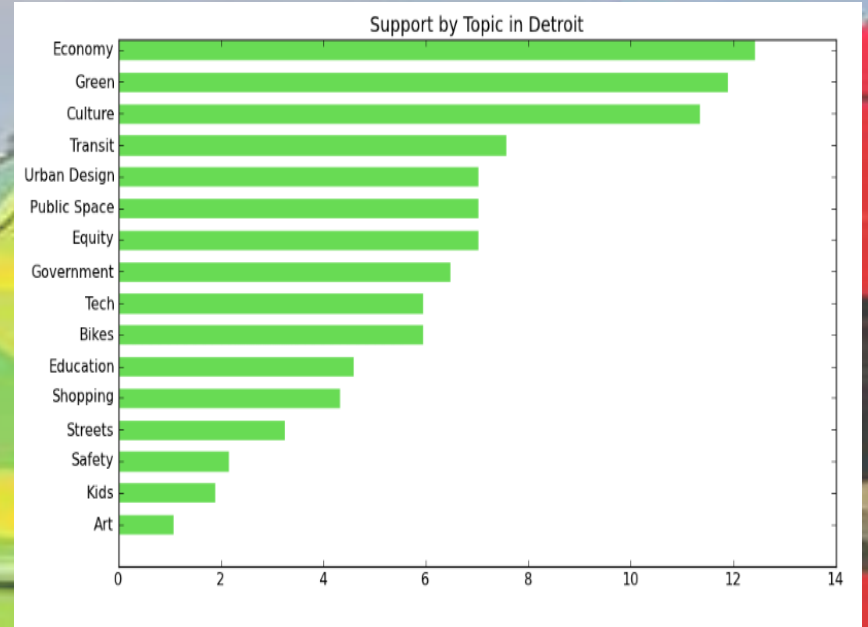

What do you want in Seattle?

Asked by Neighborland

Add Idea

About This Question

Trending Ideas in Seattle

Topics Neighborhoods Ideas

34 neighbors want separate bike lanes (not sharrows) in Seattle.

Me Too

San Francisco

Detroit