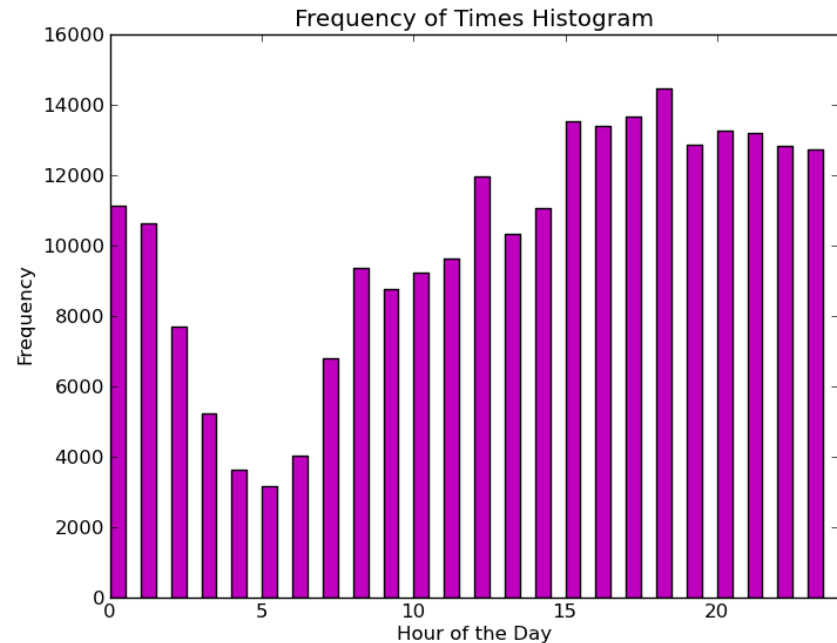

Time vs. Frequency

Type of Crime and its Frequency:

Crime: LARCENY , Frequency: 49122
Crime: COMMON ASSAULT , Frequency: 47375
Crime: BURGLARY , Frequency: 39563
Crime: LARCENY FROM AUTO , Frequency: 35502
Crime: AGG. ASSAULT , Frequency: 26524
Crime: AUTO THEFT , Frequency: 22208
Crime: ROBBERY - STREET , Frequency: 13083
Crime: ROBBERY - COMMERCIAL , Frequency: 3066
Crime: ROBBERY - RESIDENCE , Frequency: 2502
Crime: SHOOTING , Frequency: 2203
Crime: ARSON , Frequency: 1609
Crime: HOMICIDE , Frequency: 1107
Crime: RAPE , Frequency: 1107
Crime: ROBBERY - CARJACKING , Frequency: 987

Pearson Correlation Coefficient (Time vs. Frequency):
0.733212704933 with p-value: **4.58454303789e-05**