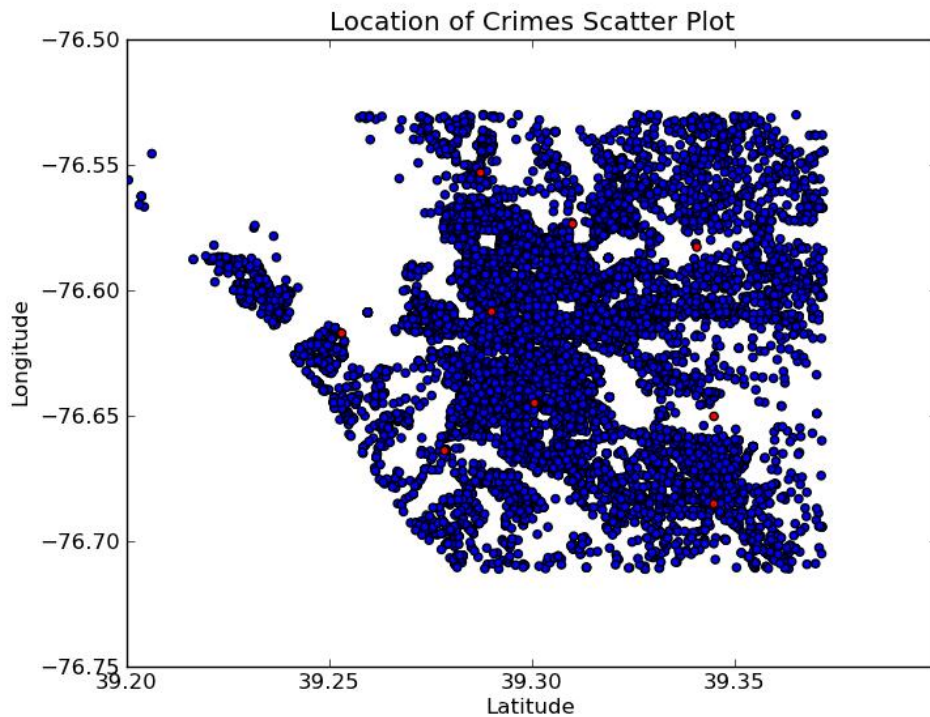

# Locations of Crimes

## Top 10 Neighborhoods with Reported Crime:

District: CENTRAL	Neighborhood: Downtown	Reported Crimes: 9089
District: NORTHEASTERN	Neighborhood: Frankford	Reported Crimes: 5624
District: NORTHEASTERN	Neighborhood: Belair-Edison	Reported Crimes: 4804
District: SOUTHERN	Neighborhood: Brooklyn	Reported Crimes: 4599
District: SOUTHEASTERN	Neighborhood: Canton	Reported Crimes: 4100
District: SOUTHERN	Neighborhood: Cherry Hill	Reported Crimes: 3909
District: WESTERN	Neighborhood: Sandtown-Winchester	Reported Crimes: 3851
District: CENTRAL	Neighborhood: Inner Harbor	Reported Crimes: 3673
District: CENTRAL	Neighborhood: Upton	Reported Crimes: 3215
District: SOUTHEASTERN	Neighborhood: Fells Point	Reported Crimes: 3003

## Type of Crime and its Frequency:

Crime: LARCENY , Frequency: 49122  
Crime: COMMON ASSAULT , Frequency: 47375  
Crime: BURGLARY , Frequency: 39563  
Crime: LARCENY FROM AUTO , Frequency: 35502  
Crime: AGG. ASSAULT , Frequency: 26524  
Crime: AUTO THEFT , Frequency: 22208  
Crime: ROBBERY - STREET , Frequency: 13083  
Crime: ROBBERY - COMMERCIAL , Frequency: 3066  
Crime: ROBBERY - RESIDENCE , Frequency: 2502  
Crime: SHOOTING , Frequency: 2203  
Crime: ARSON , Frequency: 1609  
Crime: HOMICIDE , Frequency: 1107  
Crime: RAPE , Frequency: 1107  
Crime: ROBBERY - CARJACKING , Frequency: 987