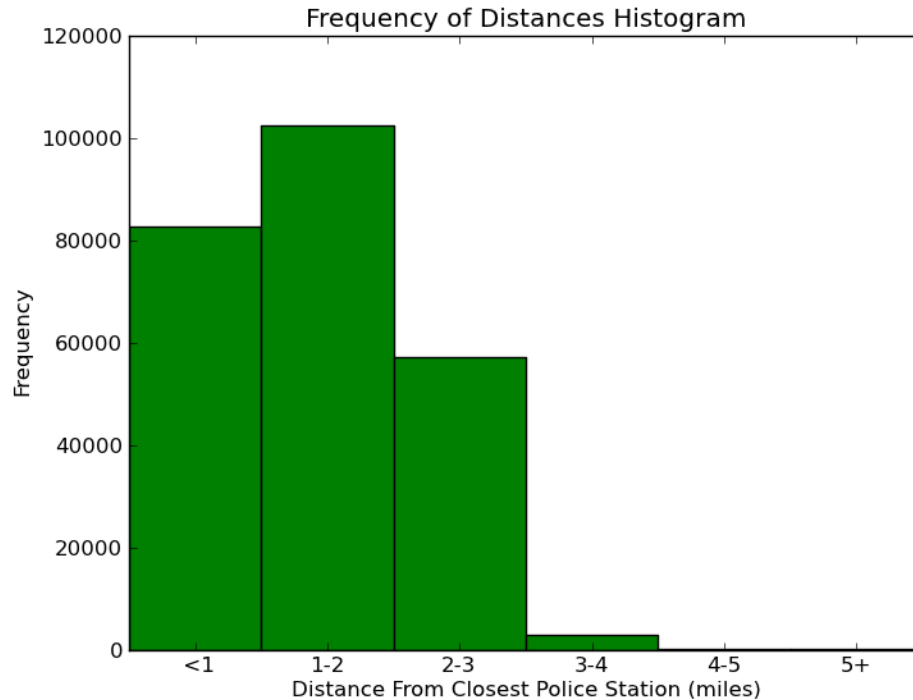

Distance vs. Frequency

Pearson Correlation Coefficient (Distance vs. Frequency):
0.0337799340836 with p-value: **3.74587245373e-24**