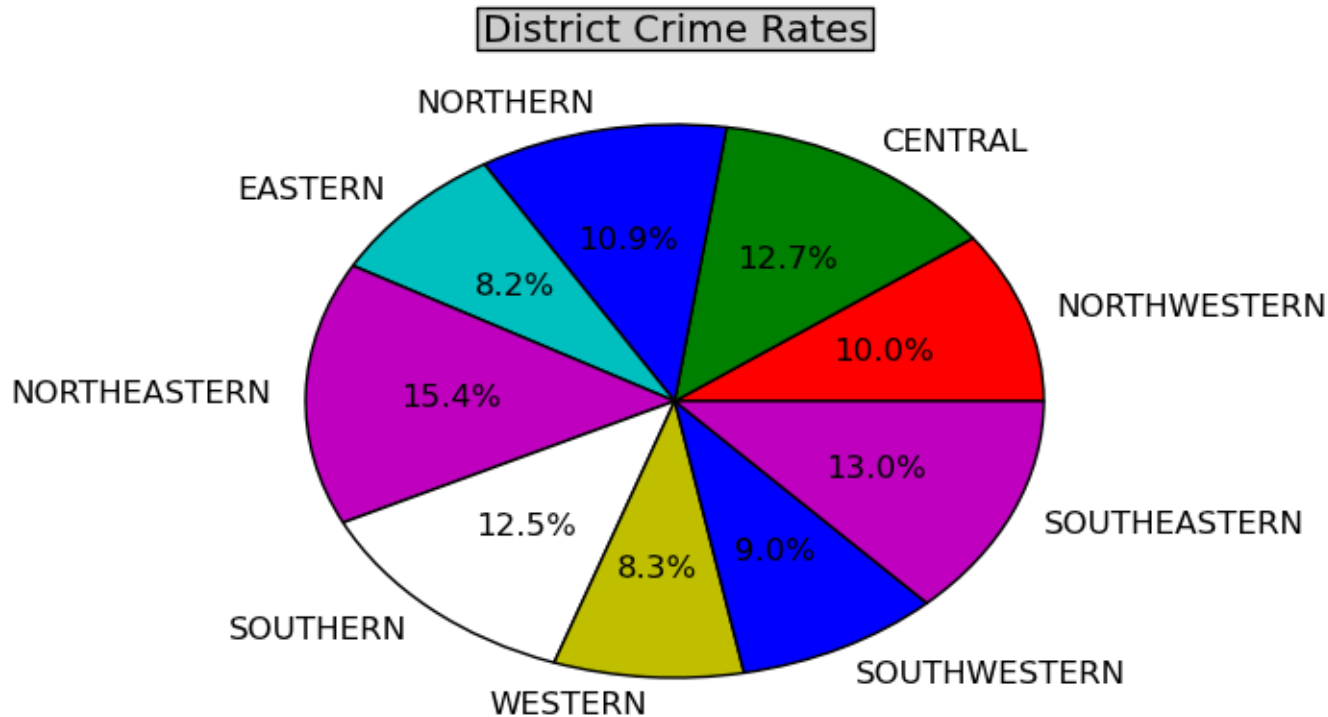

# Locations of Crimes

# Distance vs. Frequency

Pearson Correlation Coefficient (Distance vs. Frequency):  
**0.0337799340836** with p-value: **3.74587245373e-24**

## Top 10 Neighborhoods with Reported Crime:

District: CENTRAL	Neighborhood: Downtown	Reported Crimes: 9089
District: NORTHEASTERN	Neighborhood: Frankford	Reported Crimes: 5624
District: NORTHEASTERN	Neighborhood: Belair-Edison	Reported Crimes: 4804
District: SOUTHERN	Neighborhood: Brooklyn	Reported Crimes: 4599
District: SOUTHEASTERN	Neighborhood: Canton	Reported Crimes: 4100
District: SOUTHERN	Neighborhood: Cherry Hill	Reported Crimes: 3909
District: WESTERN	Neighborhood: Sandtown-Winchester	Reported Crimes: 3851
District: CENTRAL	Neighborhood: Inner Harbor	Reported Crimes: 3673
District: CENTRAL	Neighborhood: Upton	Reported Crimes: 3215
District: SOUTHEASTERN	Neighborhood: Fells Point	Reported Crimes: 3003

## Type of Crime and its Frequency:

Crime: LARCENY , Frequency: 49122  
Crime: COMMON ASSAULT , Frequency: 47375  
Crime: BURGLARY , Frequency: 39563  
Crime: LARCENY FROM AUTO , Frequency: 35502  
Crime: AGG. ASSAULT , Frequency: 26524  
Crime: AUTO THEFT , Frequency: 22208  
Crime: ROBBERY - STREET , Frequency: 13083  
Crime: ROBBERY - COMMERCIAL , Frequency: 3066  
Crime: ROBBERY - RESIDENCE , Frequency: 2502  
Crime: SHOOTING , Frequency: 2203  
Crime: ARSON , Frequency: 1609  
Crime: HOMICIDE , Frequency: 1107  
Crime: RAPE , Frequency: 1107  
Crime: ROBBERY - CARJACKING , Frequency: 987