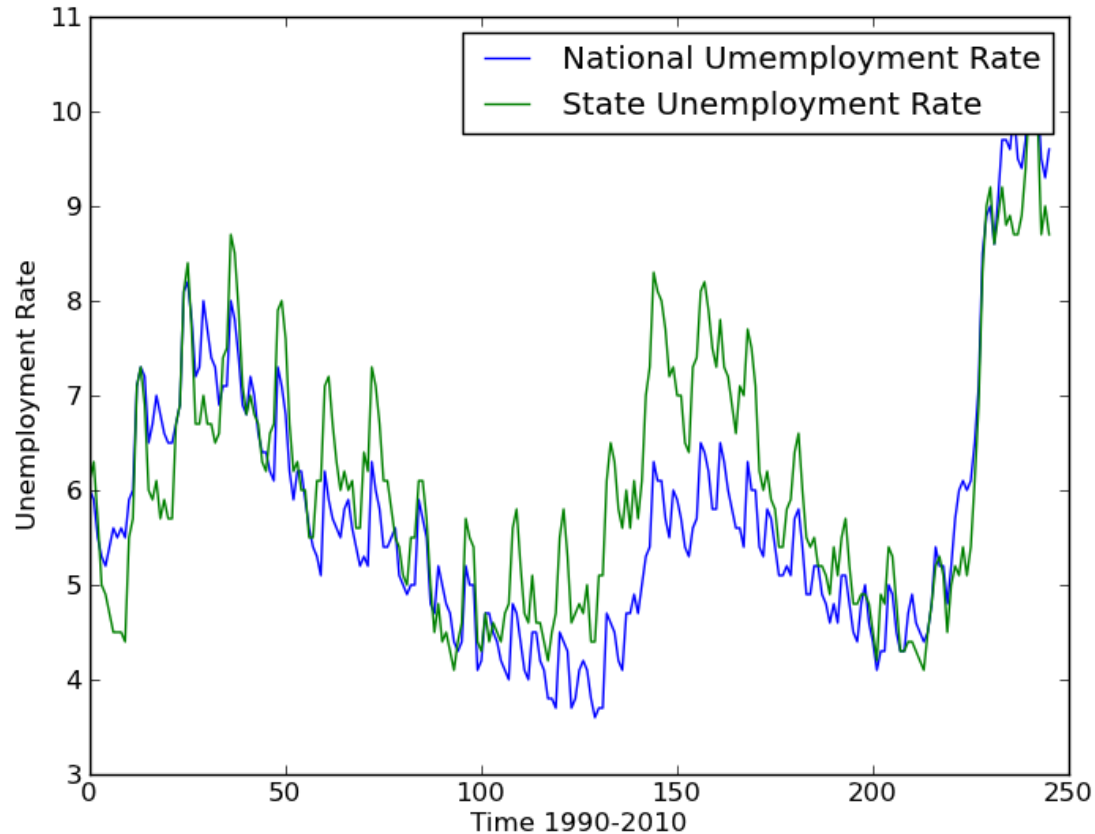

Results

WA was not an ideal state to look for jobs