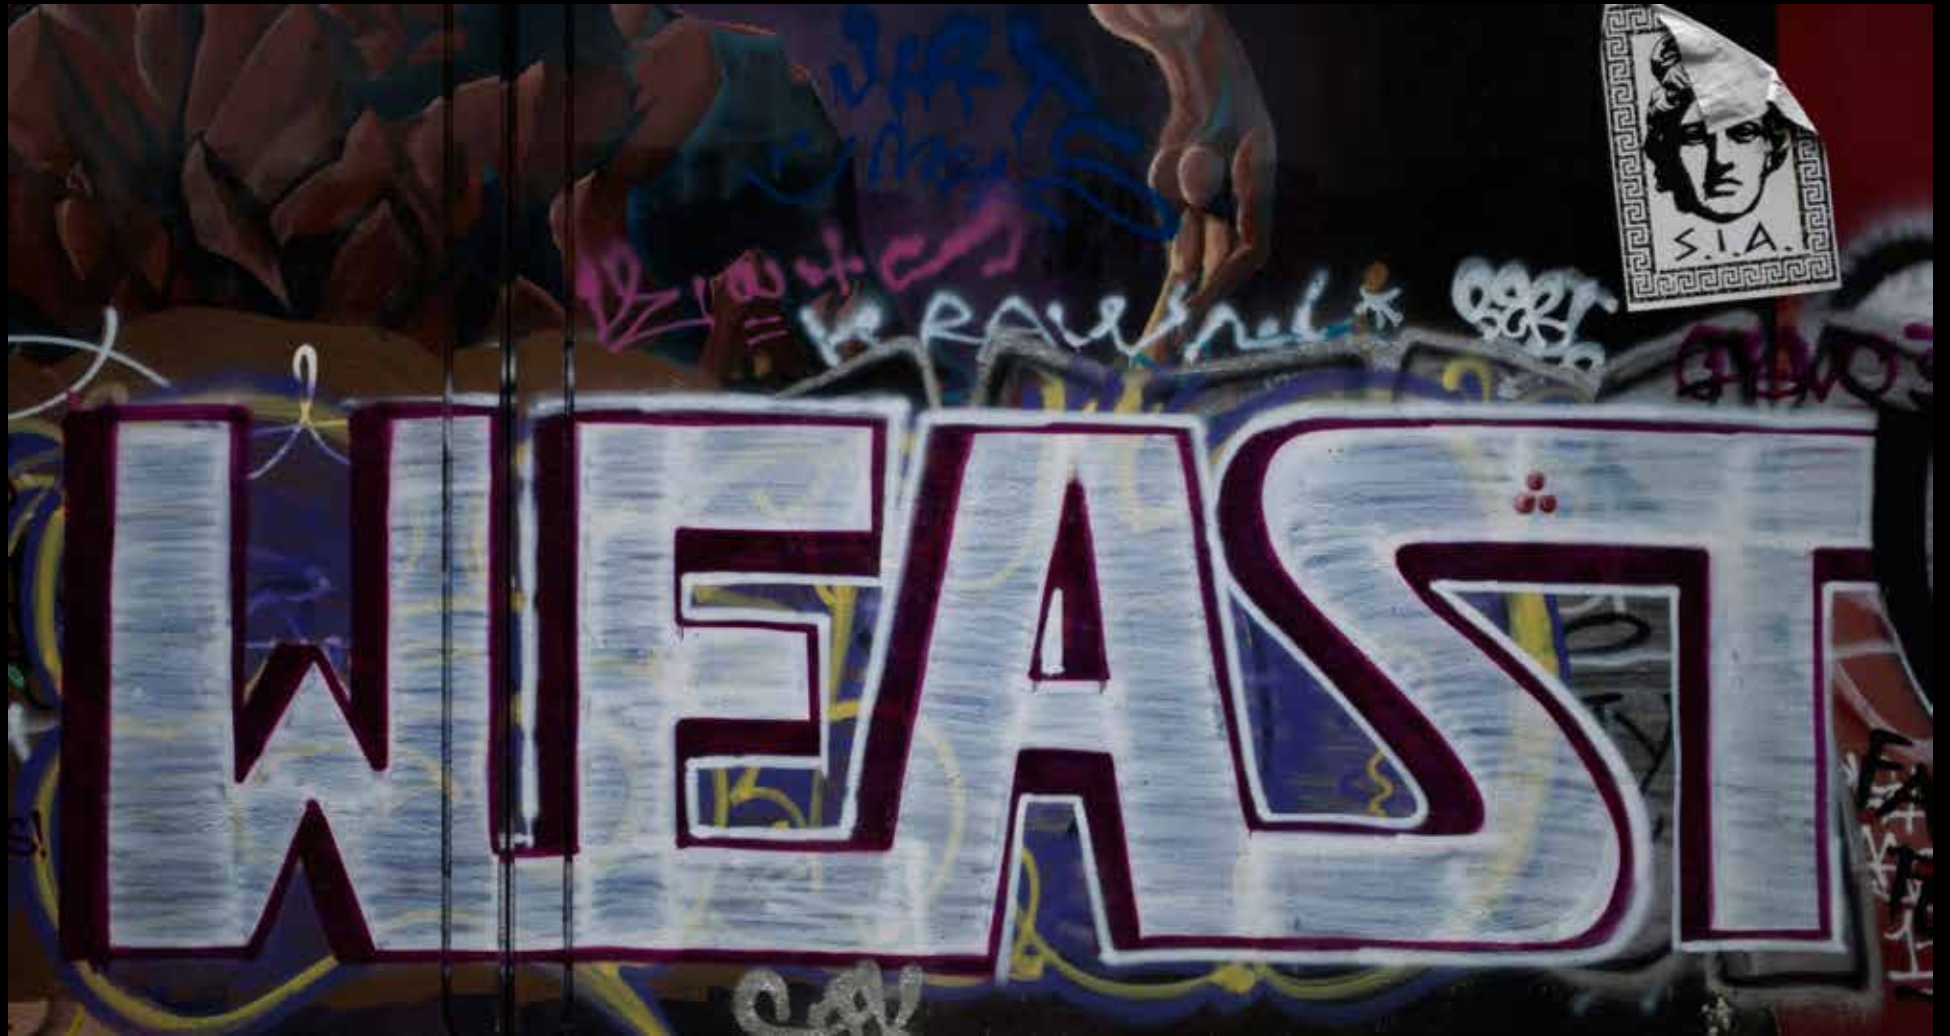

U DISTRICT GRAFFITI

BRANDON MATSON

LETTERS

BAW I

700L

HUSH

HIT

*Ka

ISSON

KODAK

THE
COLOR
PURPLE
1/20

CHARACTERS

ERAS

THE END