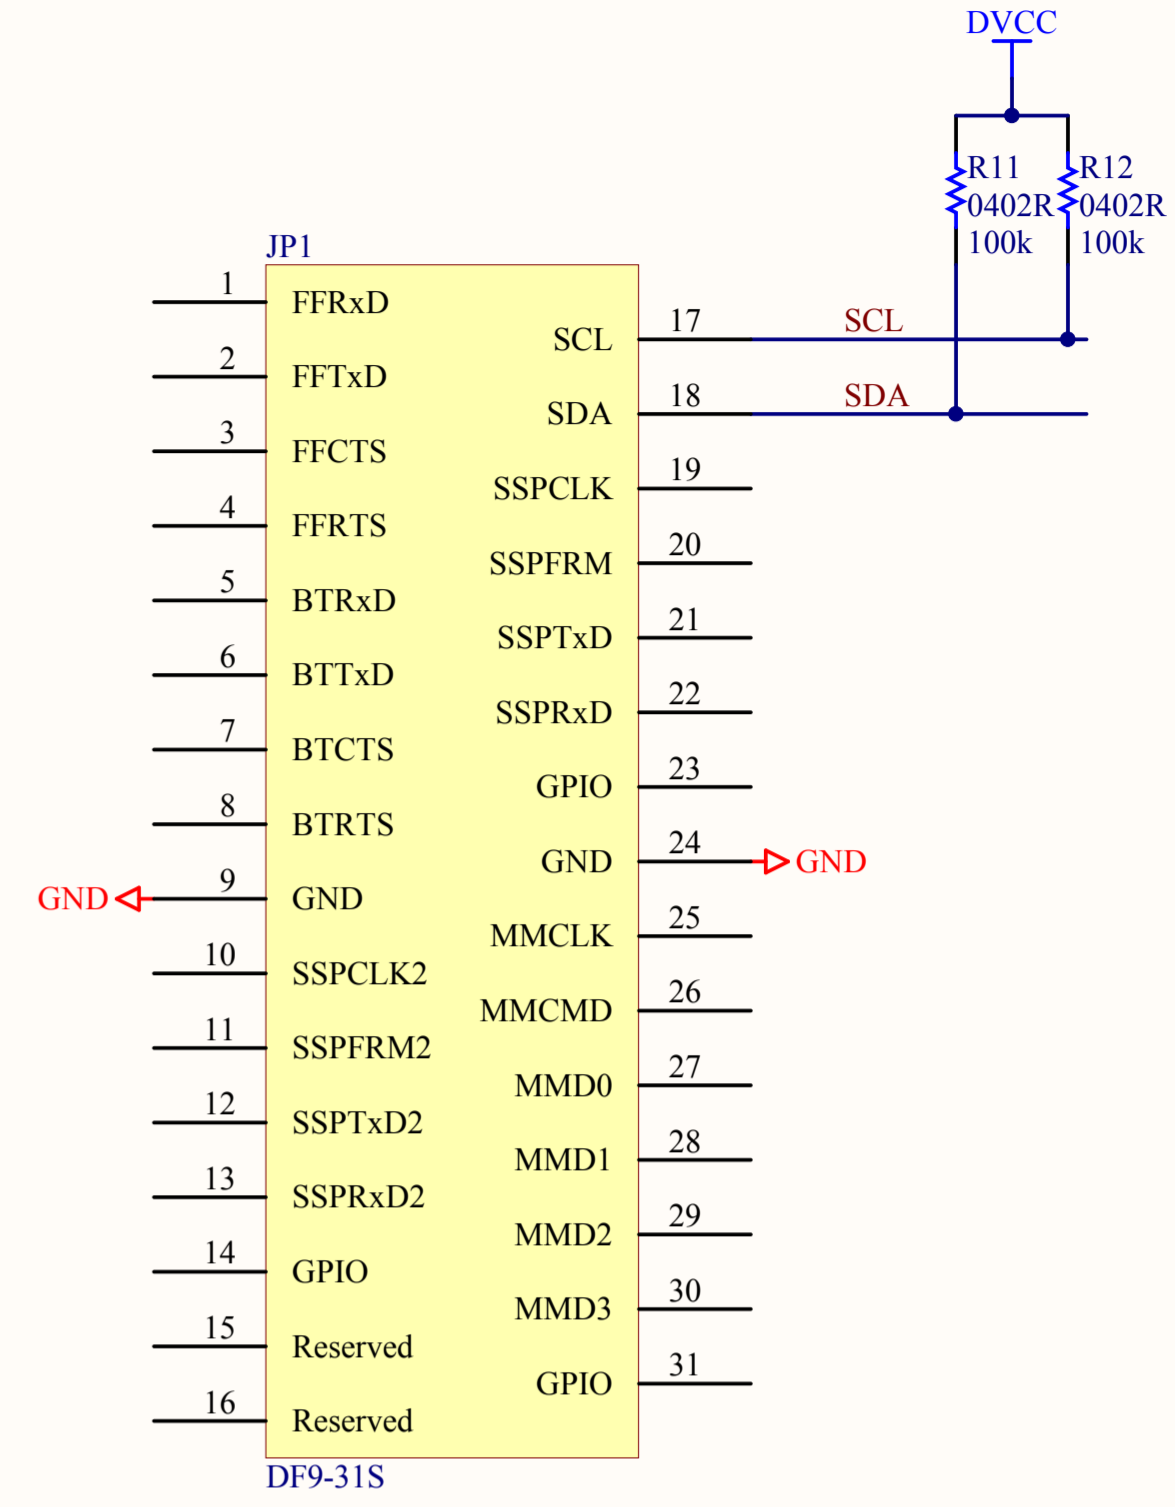

## iMote2 Basic Connectors:

## JTAG Edge Connector:

P2 JTAG ice

1	TCK
2	GND
3	TDO
4	VTref
5	TMS
6	TDI