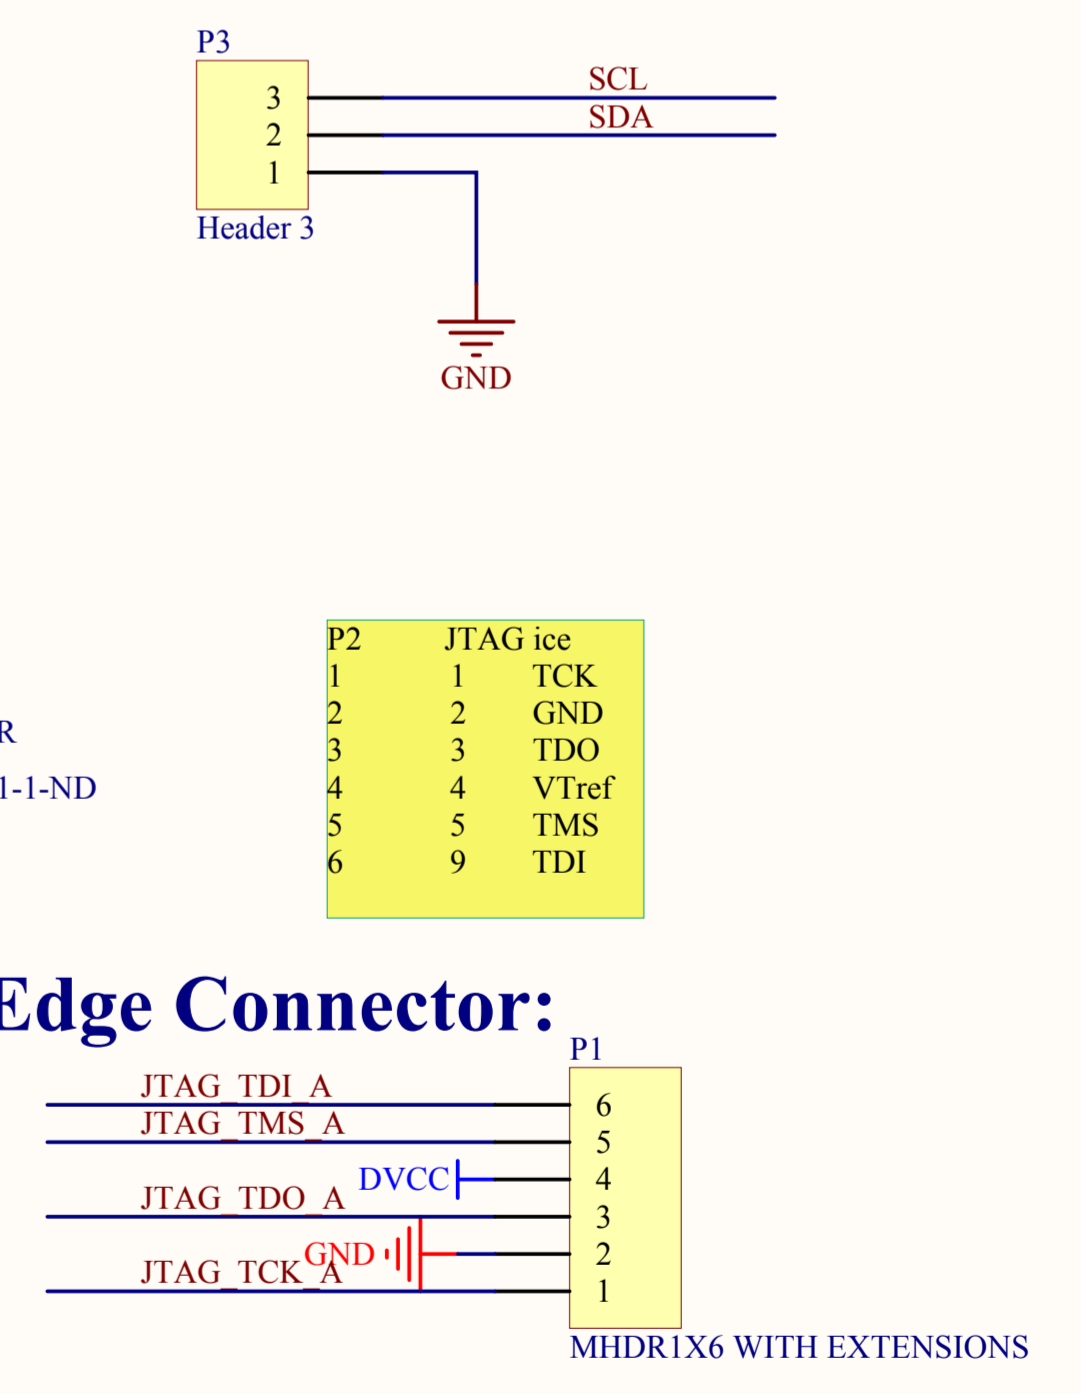

## iMote2 Basic Connectors:

## JTAG Edge Connector:

P2 JTAG ice

1	TCK
2	GND
3	TDO
4	VTref
5	TMS
6	TDI