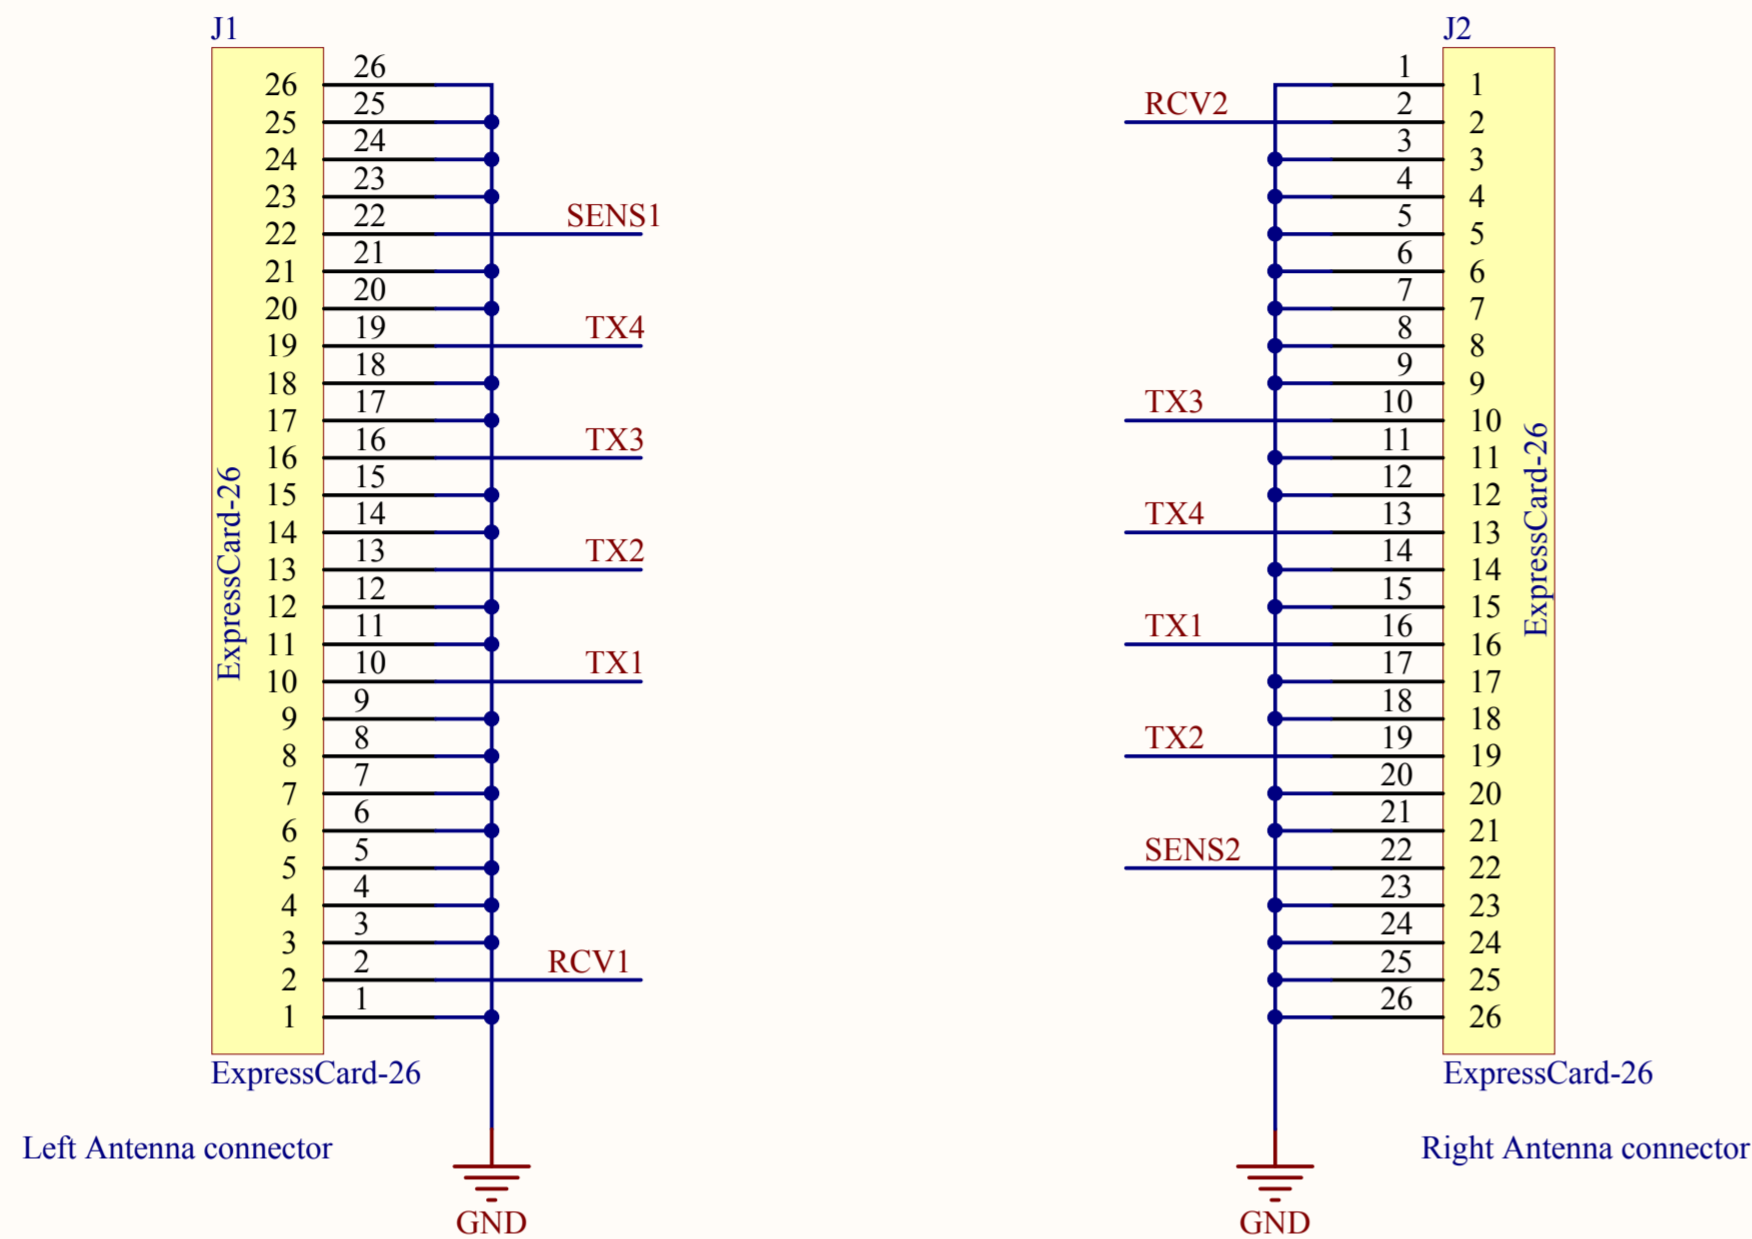

## iMote2 Basic Connectors:

## JTAG Edge Connector:

P2 JTAG ice

1	TCK
2	GND
3	TDO
4	VTref
5	TMS
6	TDI