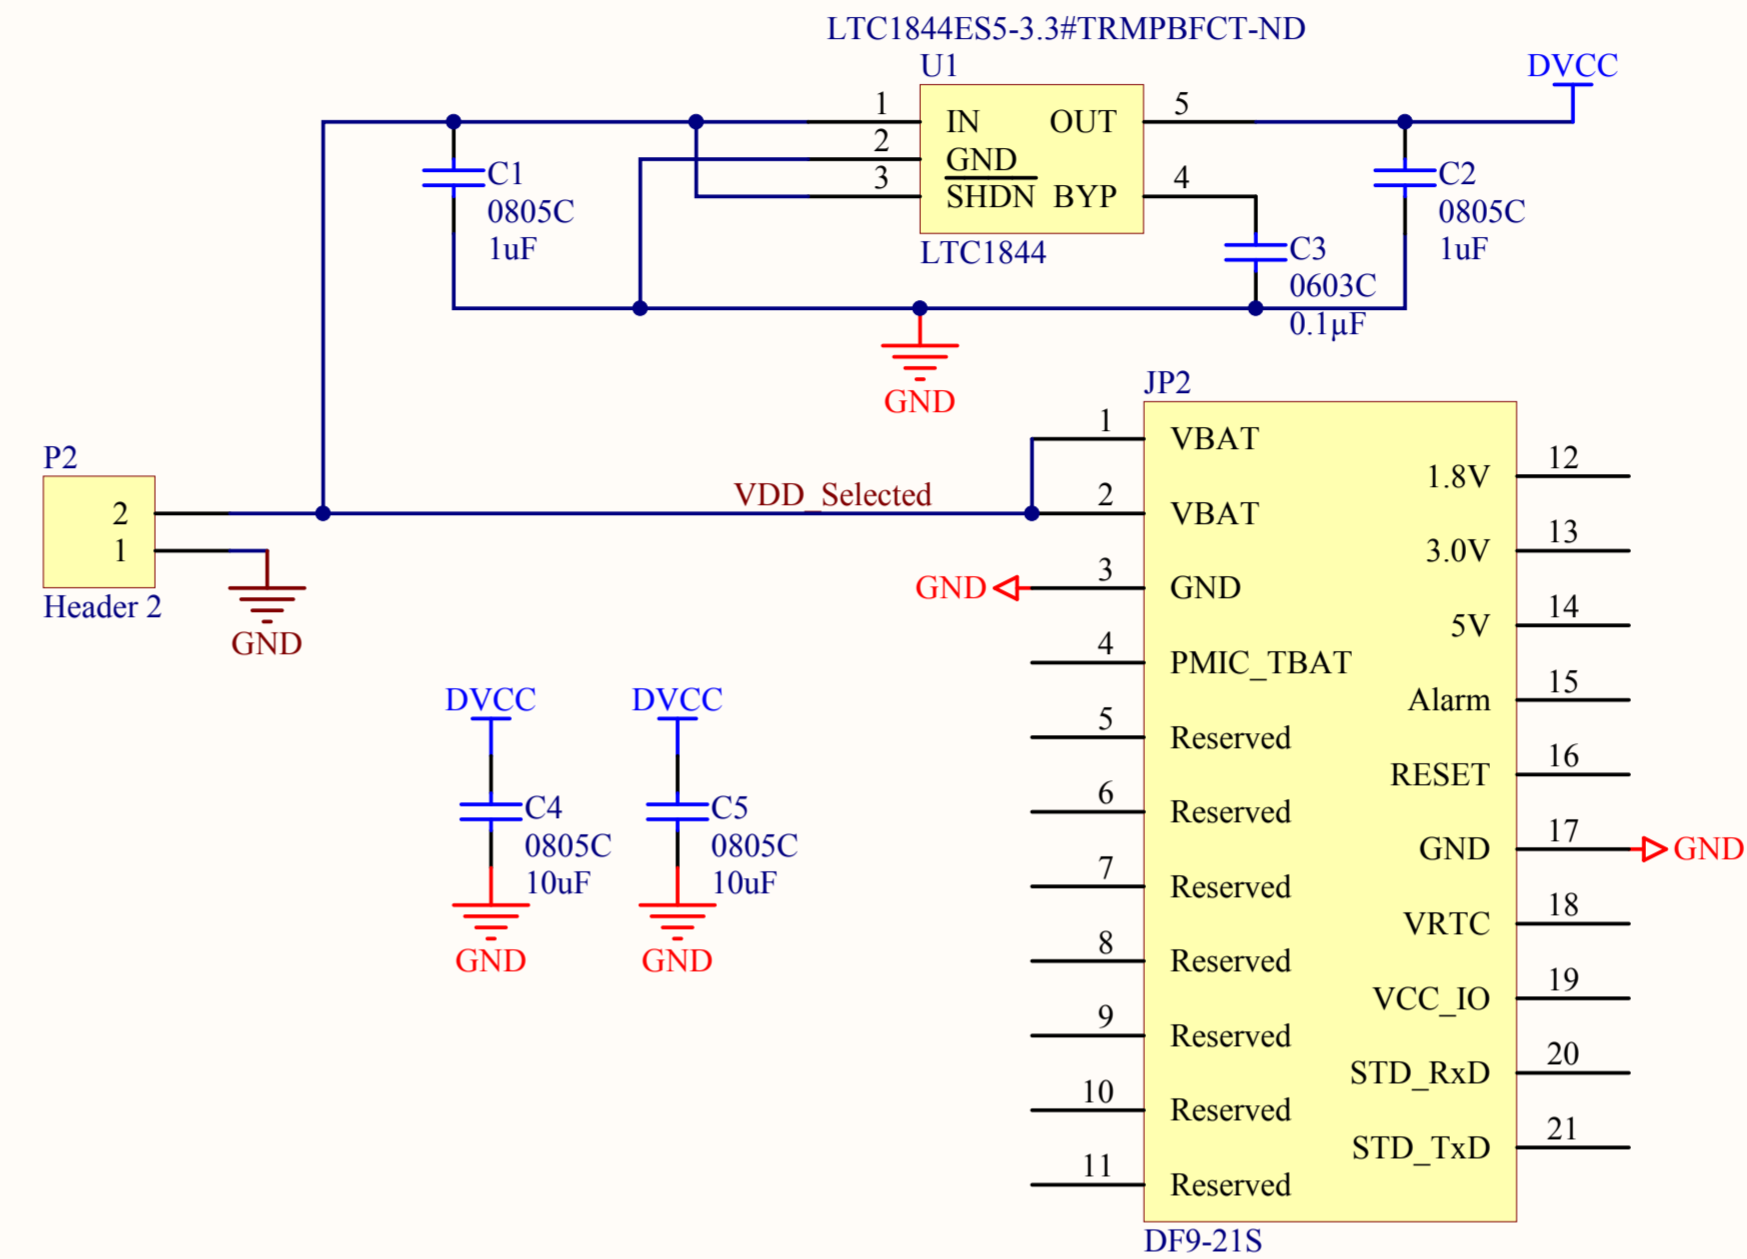

## iMote2 Basic Connectors:

## JTAG Edge Connector:

P2 JTAG ice

1	TCK
2	GND
3	TDO
4	VTref
5	TMS
6	TDI