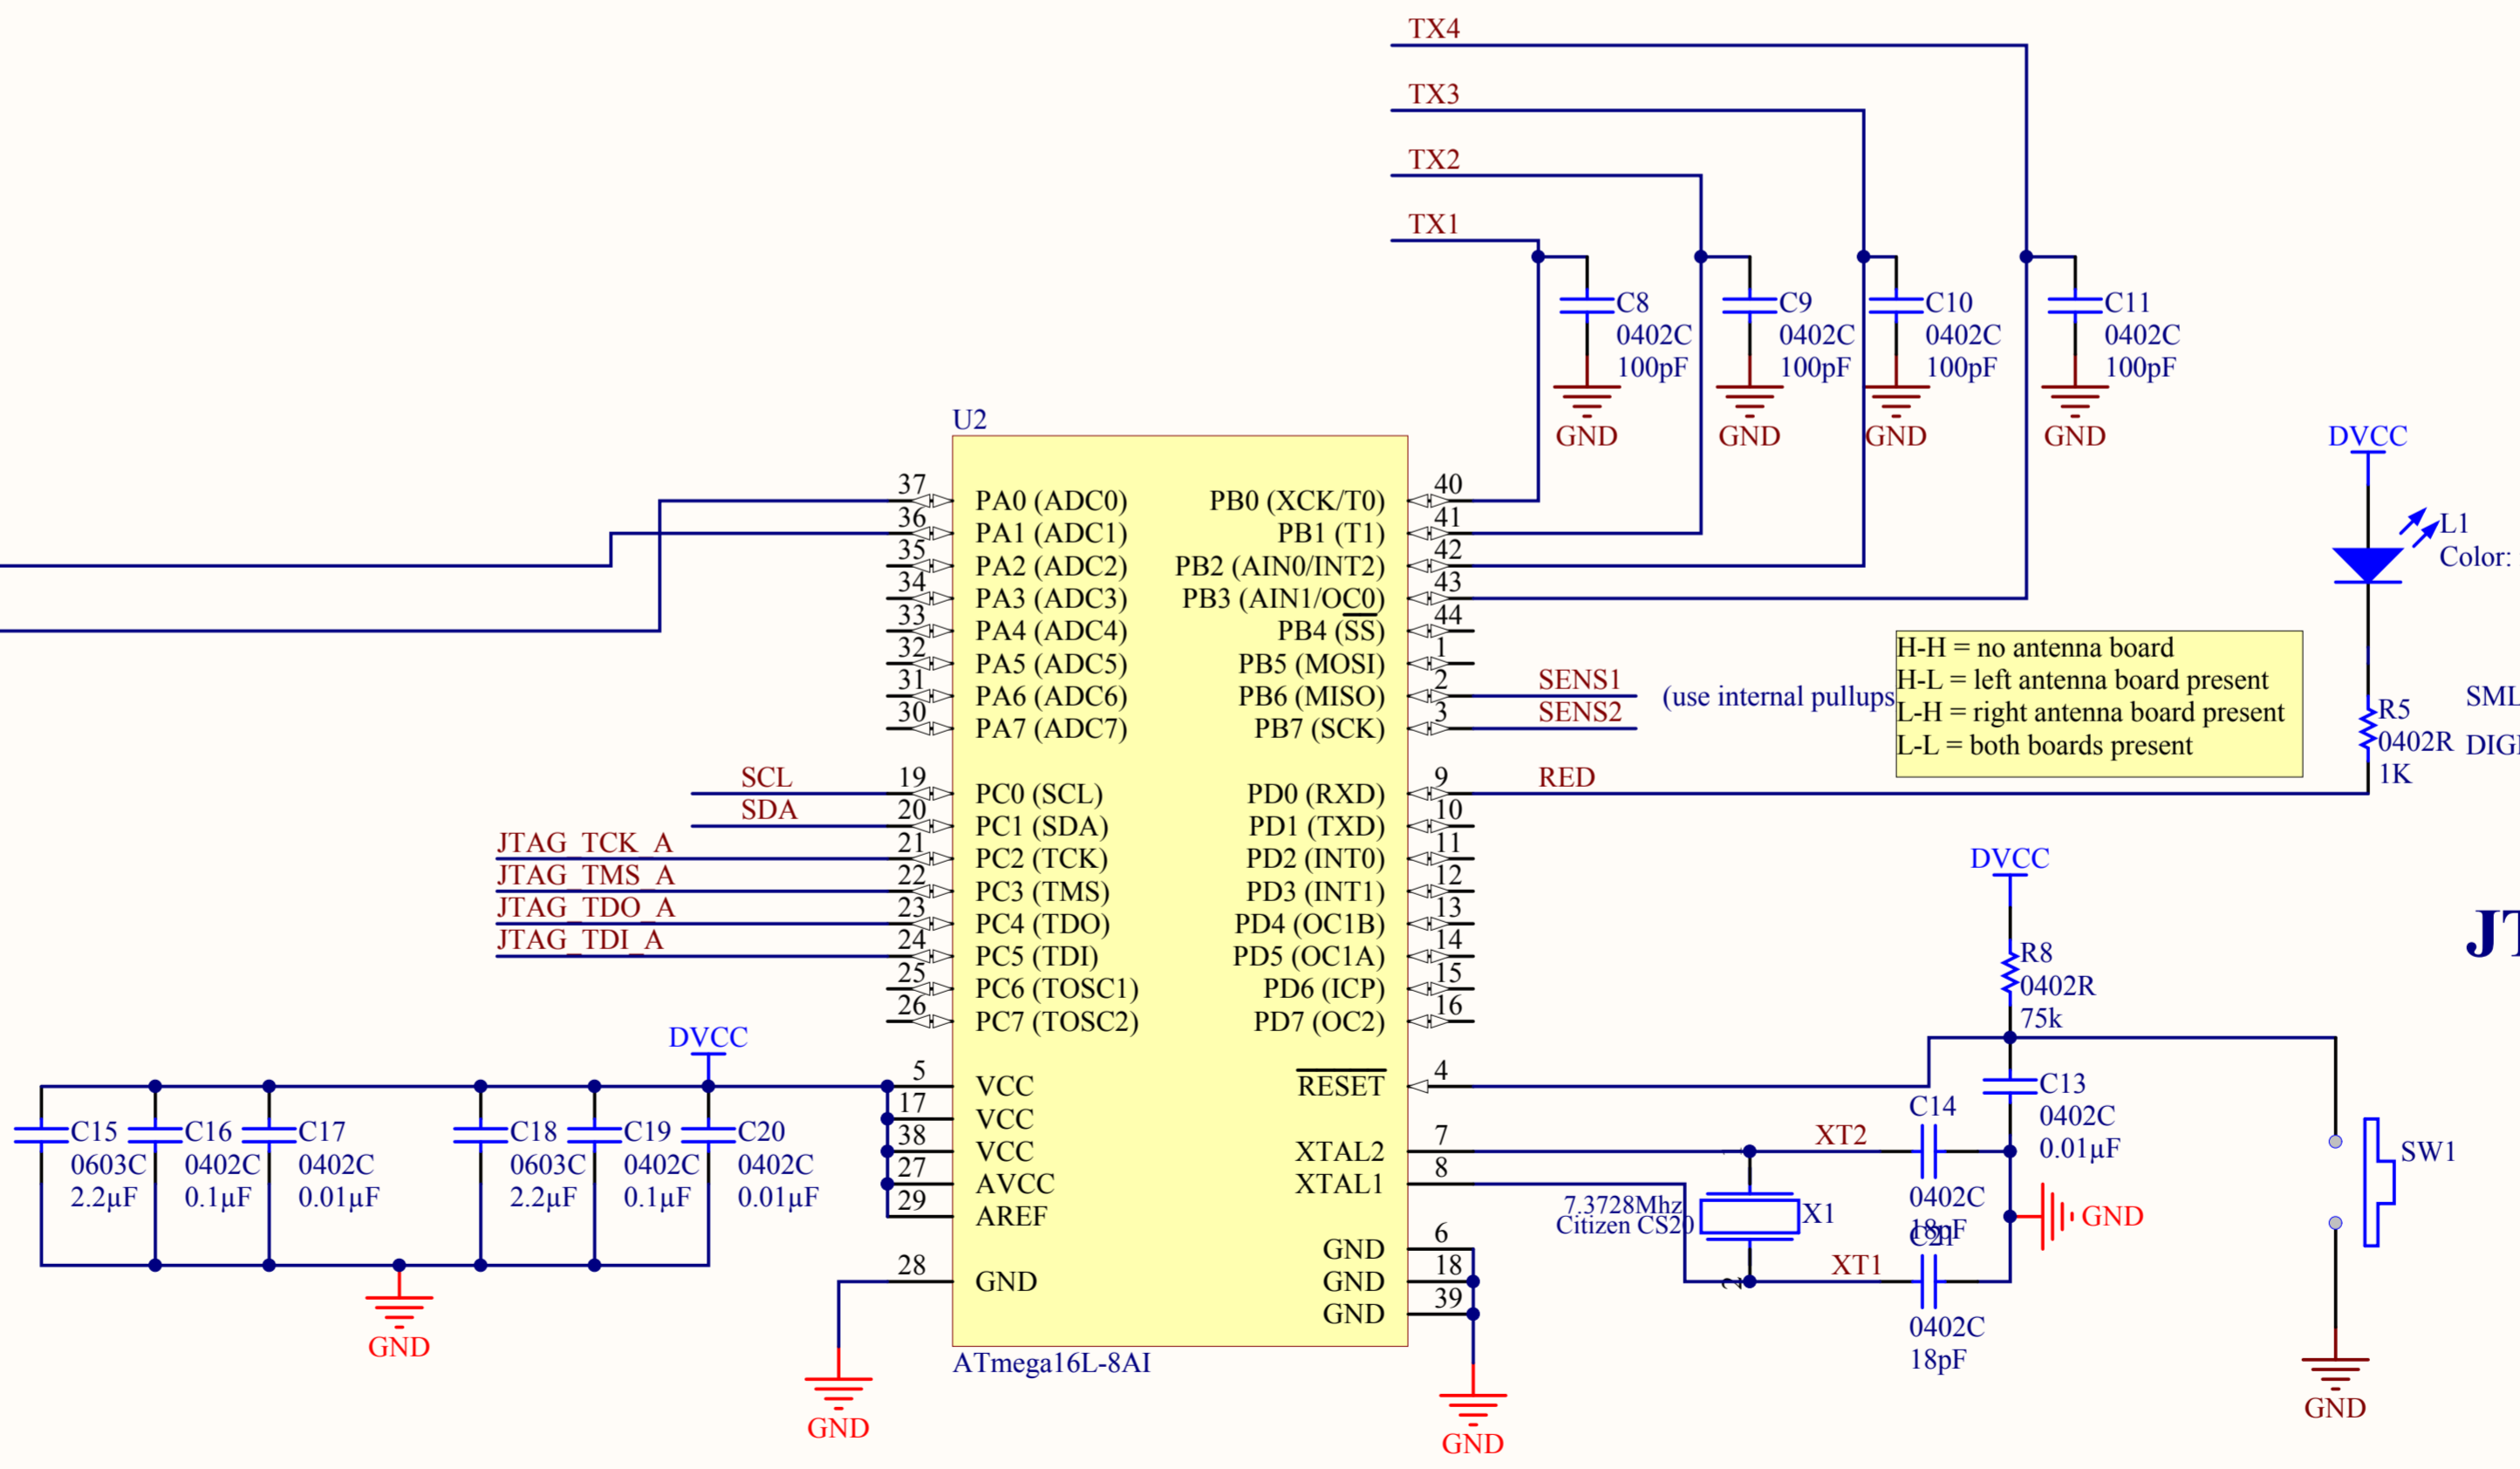

## iMote2 Basic Connectors:

## JTAG Edge Connector:

P2 JTAG ice

1	TCK
2	GND
3	TDO
4	VTref
5	TMS
6	TDI