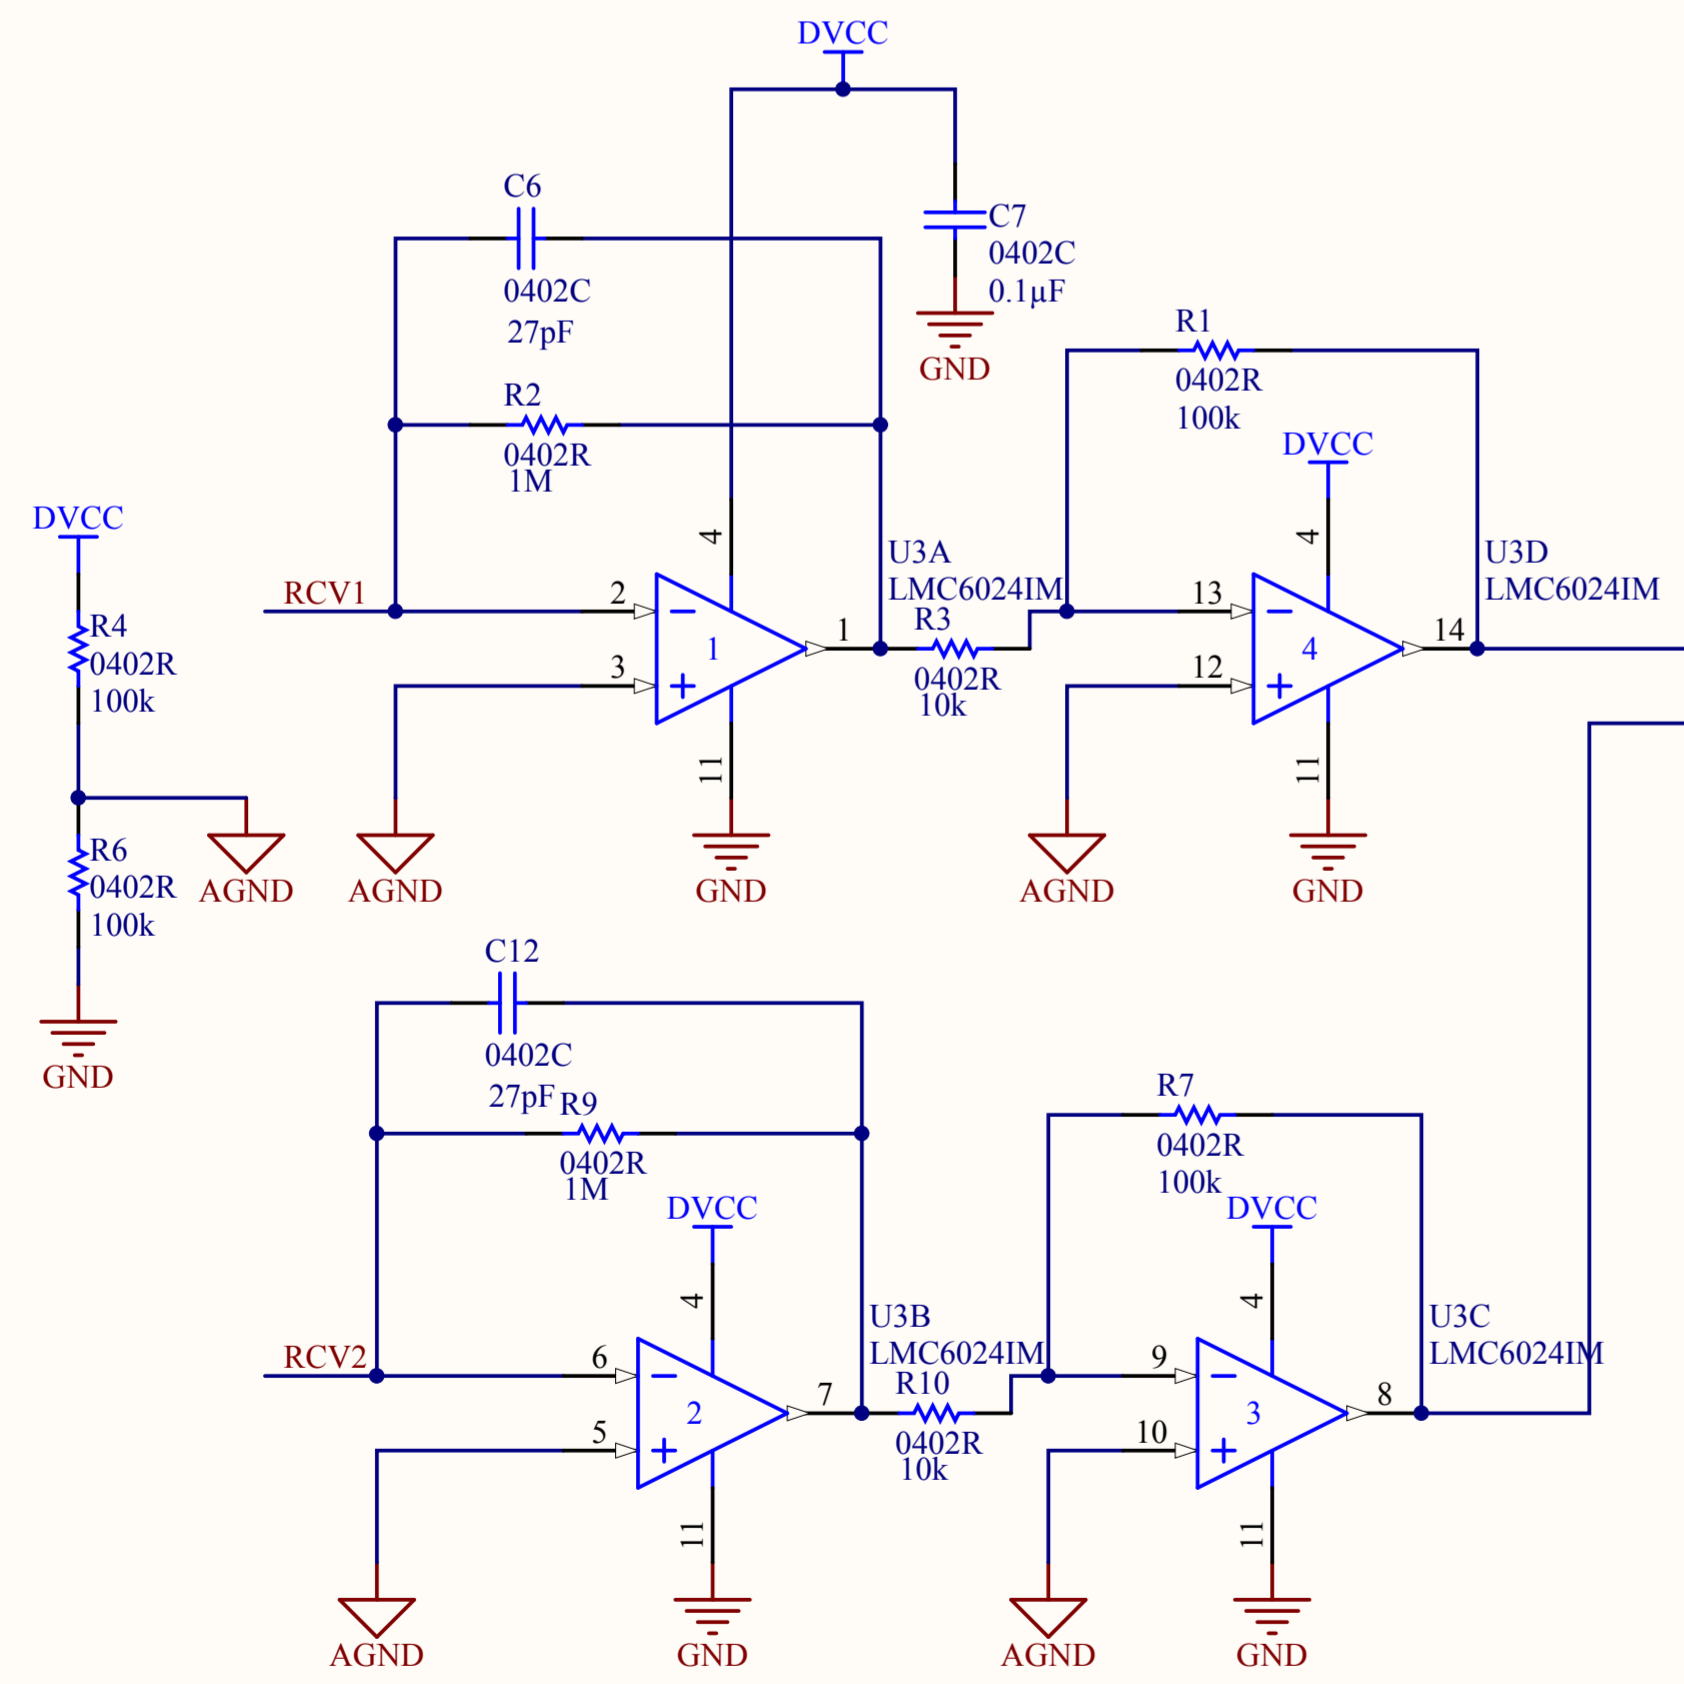

## iMote2 Basic Connectors:

## JTAG Edge Connector:

P2 JTAG ice

1	TCK
2	GND
3	TDO
4	VTref
5	TMS
6	TDI