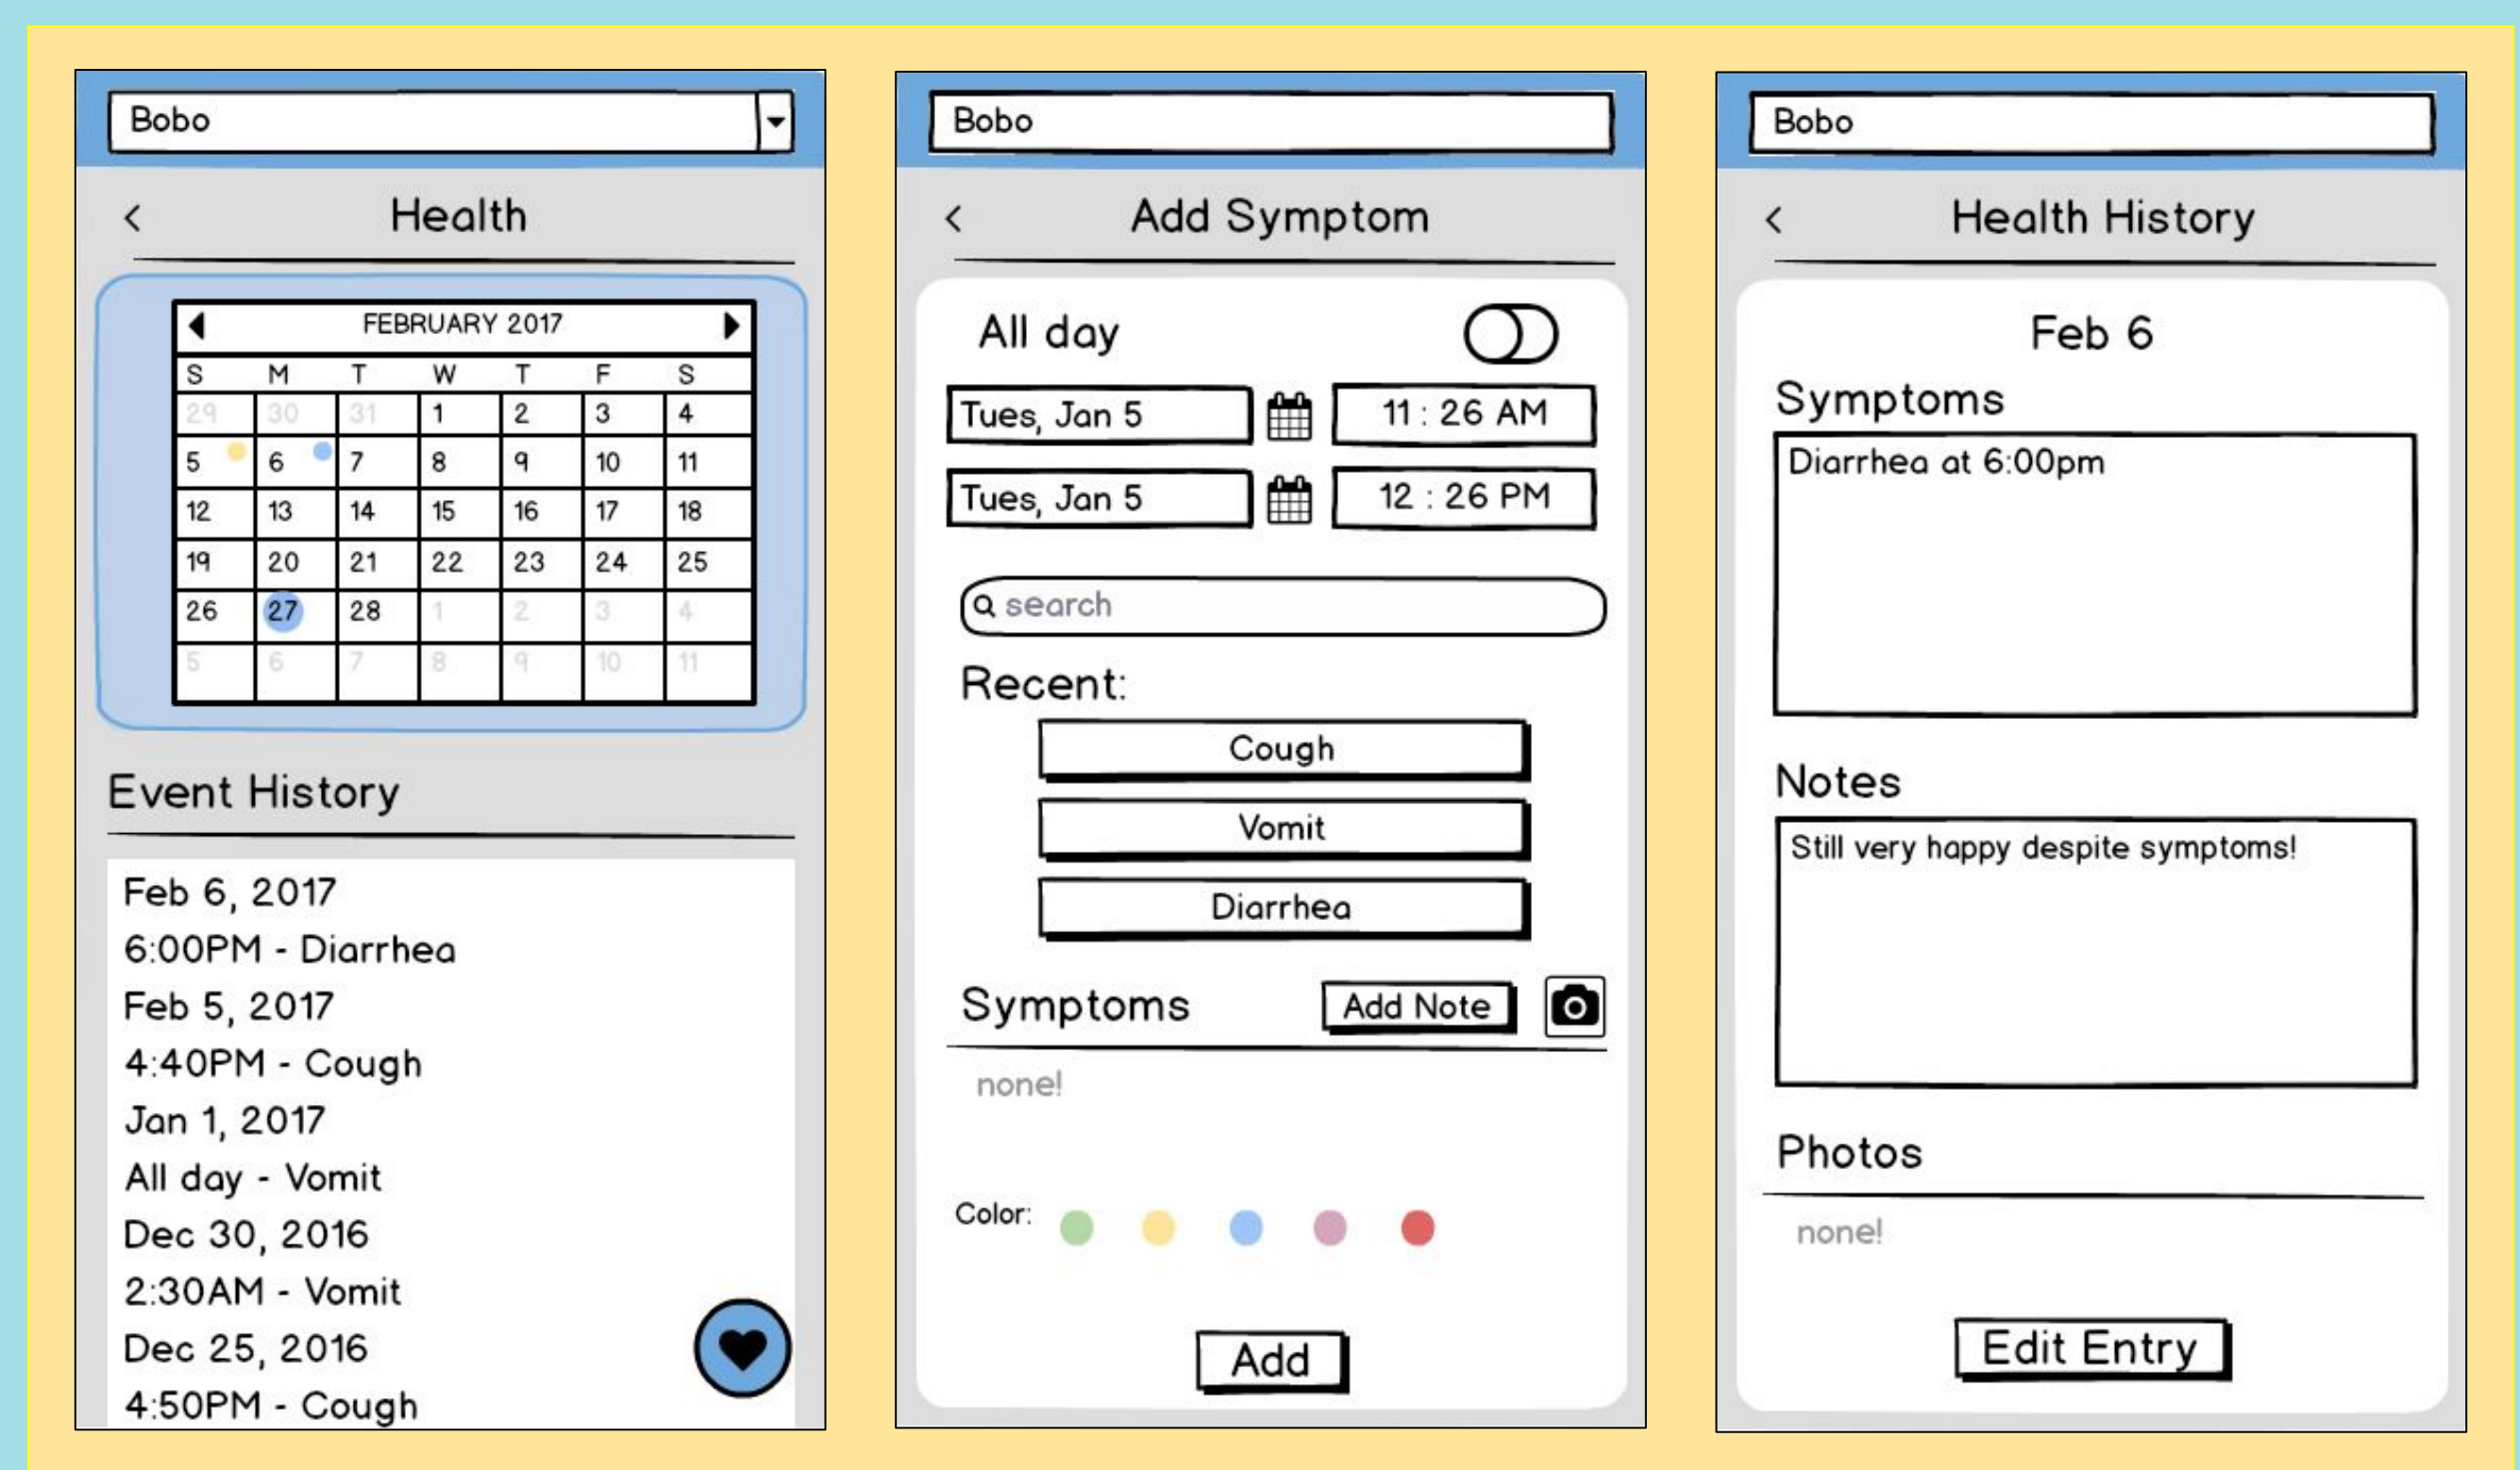

### Overview

Raising a puppy can be overwhelming, especially when an owner tries to track their dog's potty schedule and prolonged health symptoms by memory.

### Our Solution

Bork addresses these needs by allowing owners to track potty events, and automatically detecting health information through a specialized dog collar.

### Potty Tracking

Potty menu

Adding a potty event

Potty analysis

### Health Tracking

Health menu

Adding a symptom

Reviewing a symptom