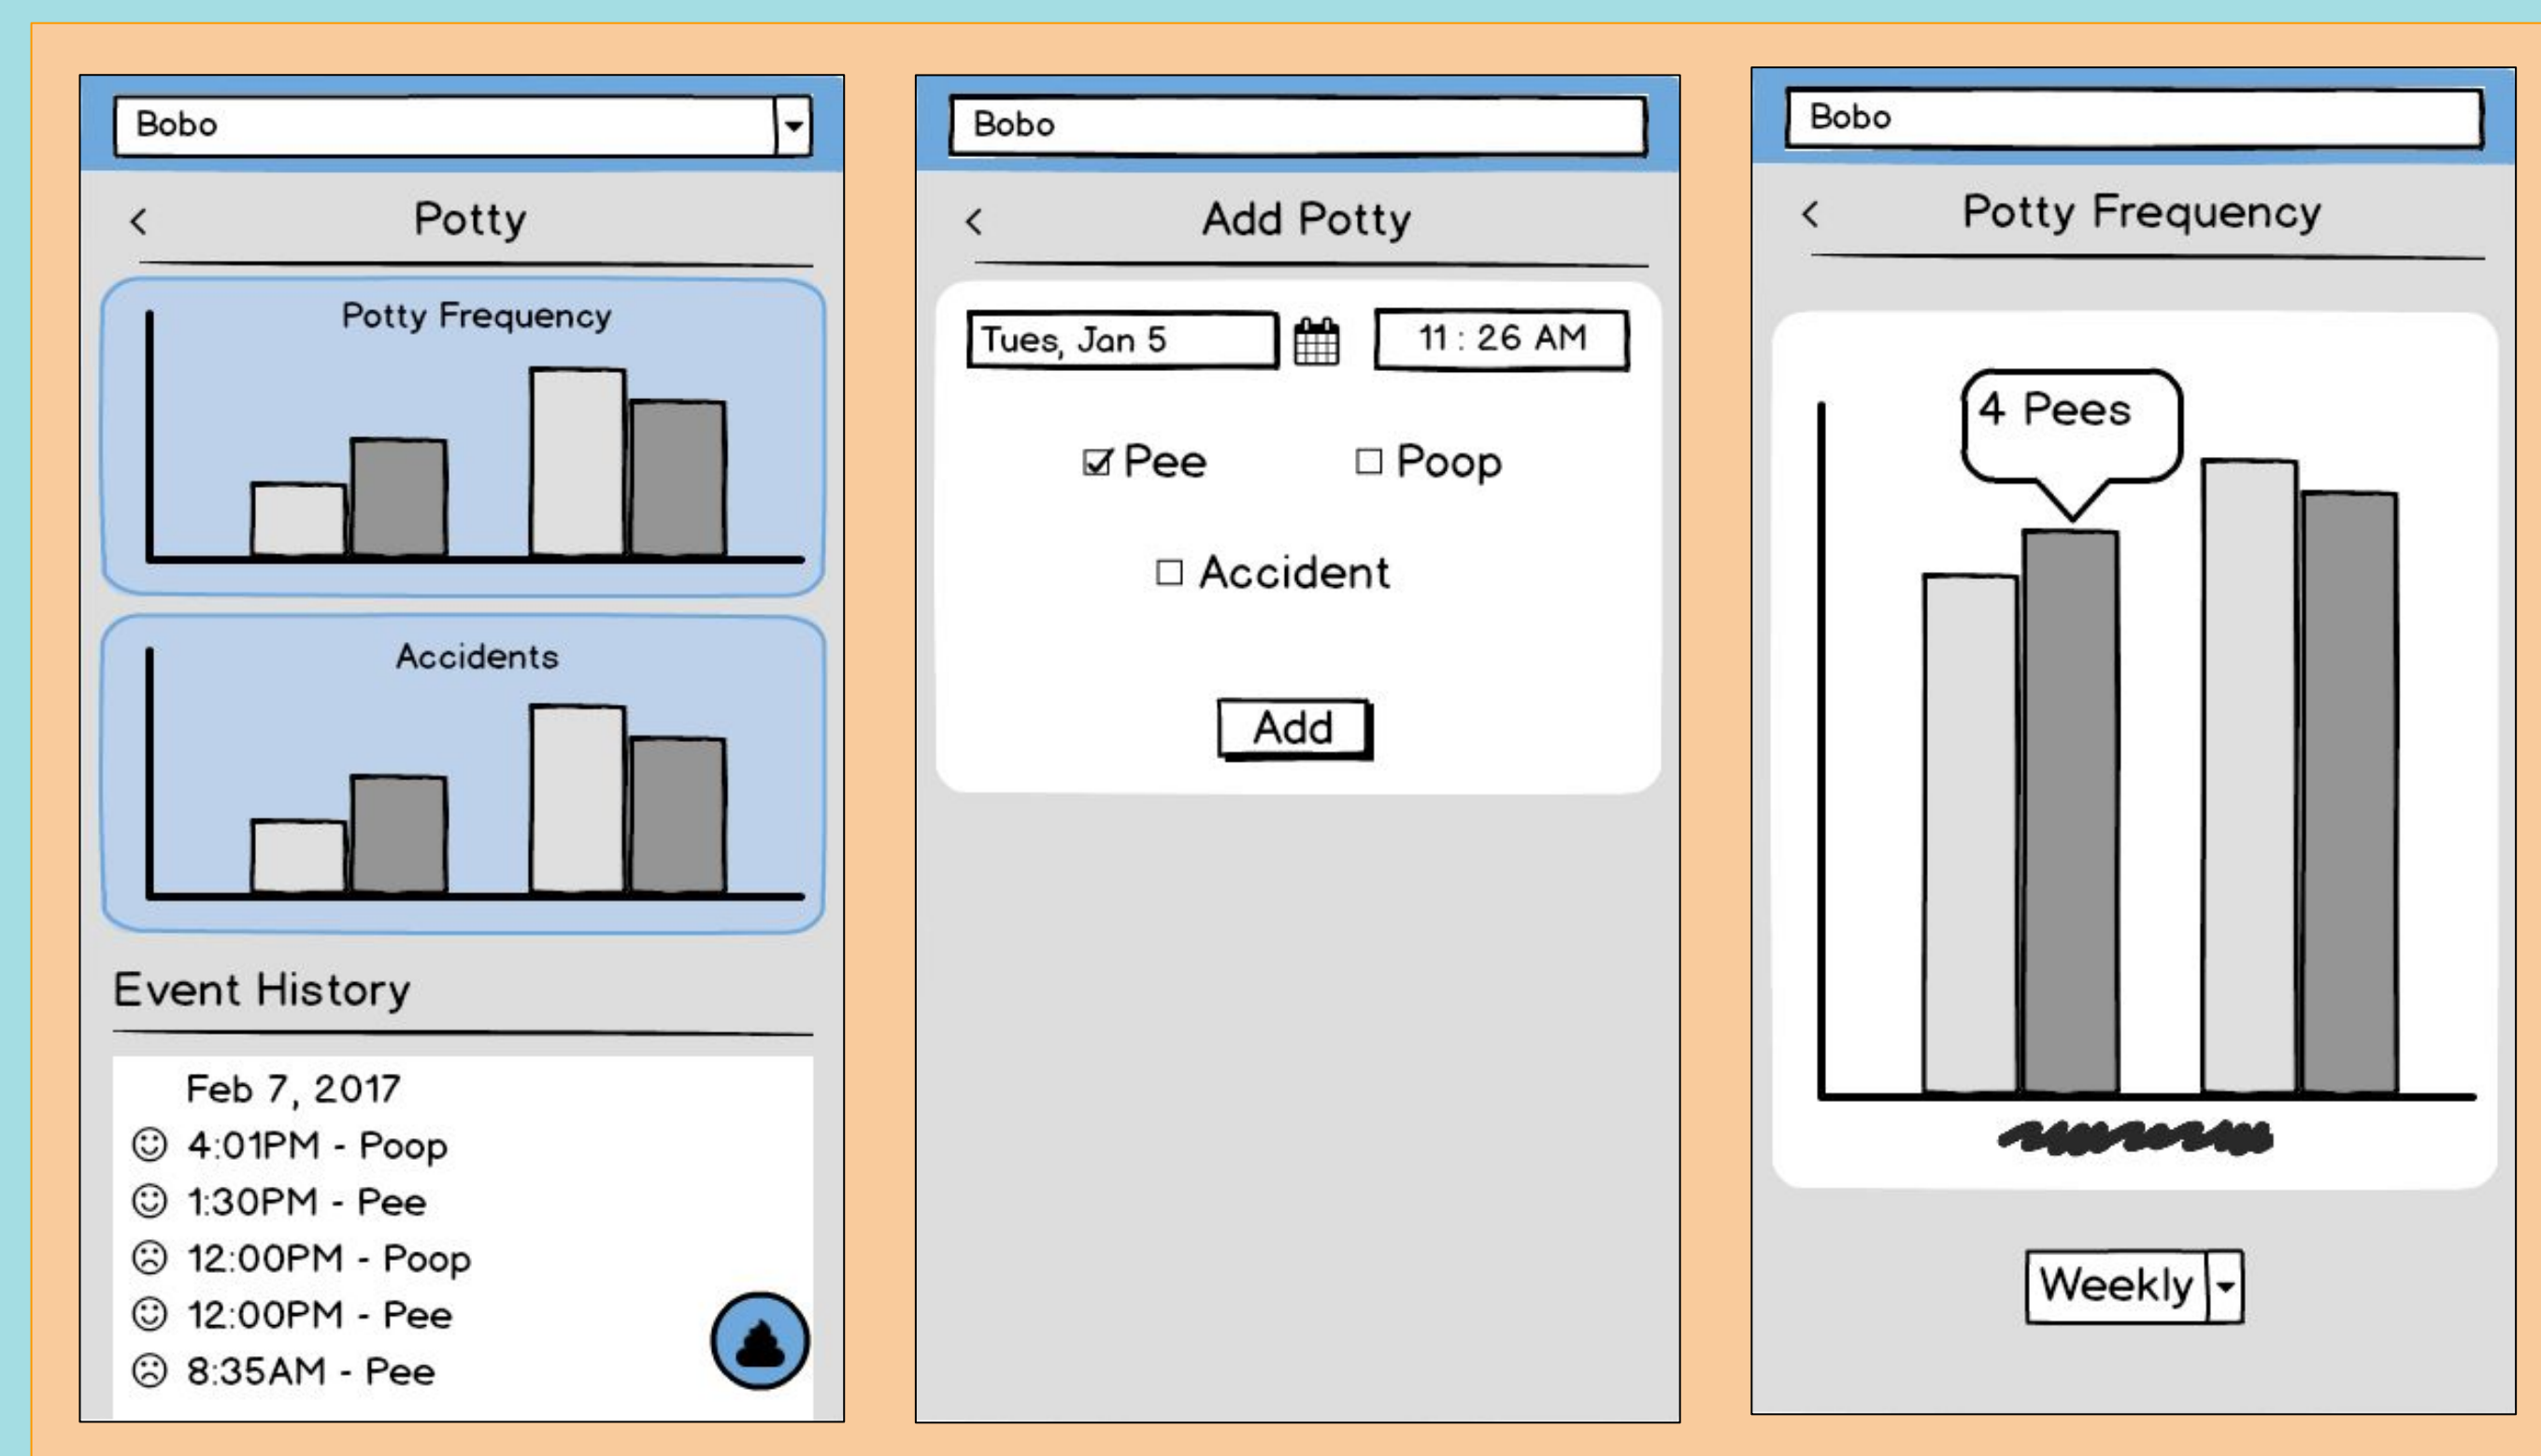

### Overview

Raising a puppy can be overwhelming, especially when an owner tries to track their dog's potty schedule and prolonged health symptoms by memory.

### Our Solution

Bork addresses these needs by allowing owners to track potty events, and automatically detecting health information through a specialized dog collar.

### Potty Tracking

Potty menu

Adding a potty event

Potty analysis

### Health Tracking

Health menu

Adding a symptom

Reviewing a symptom