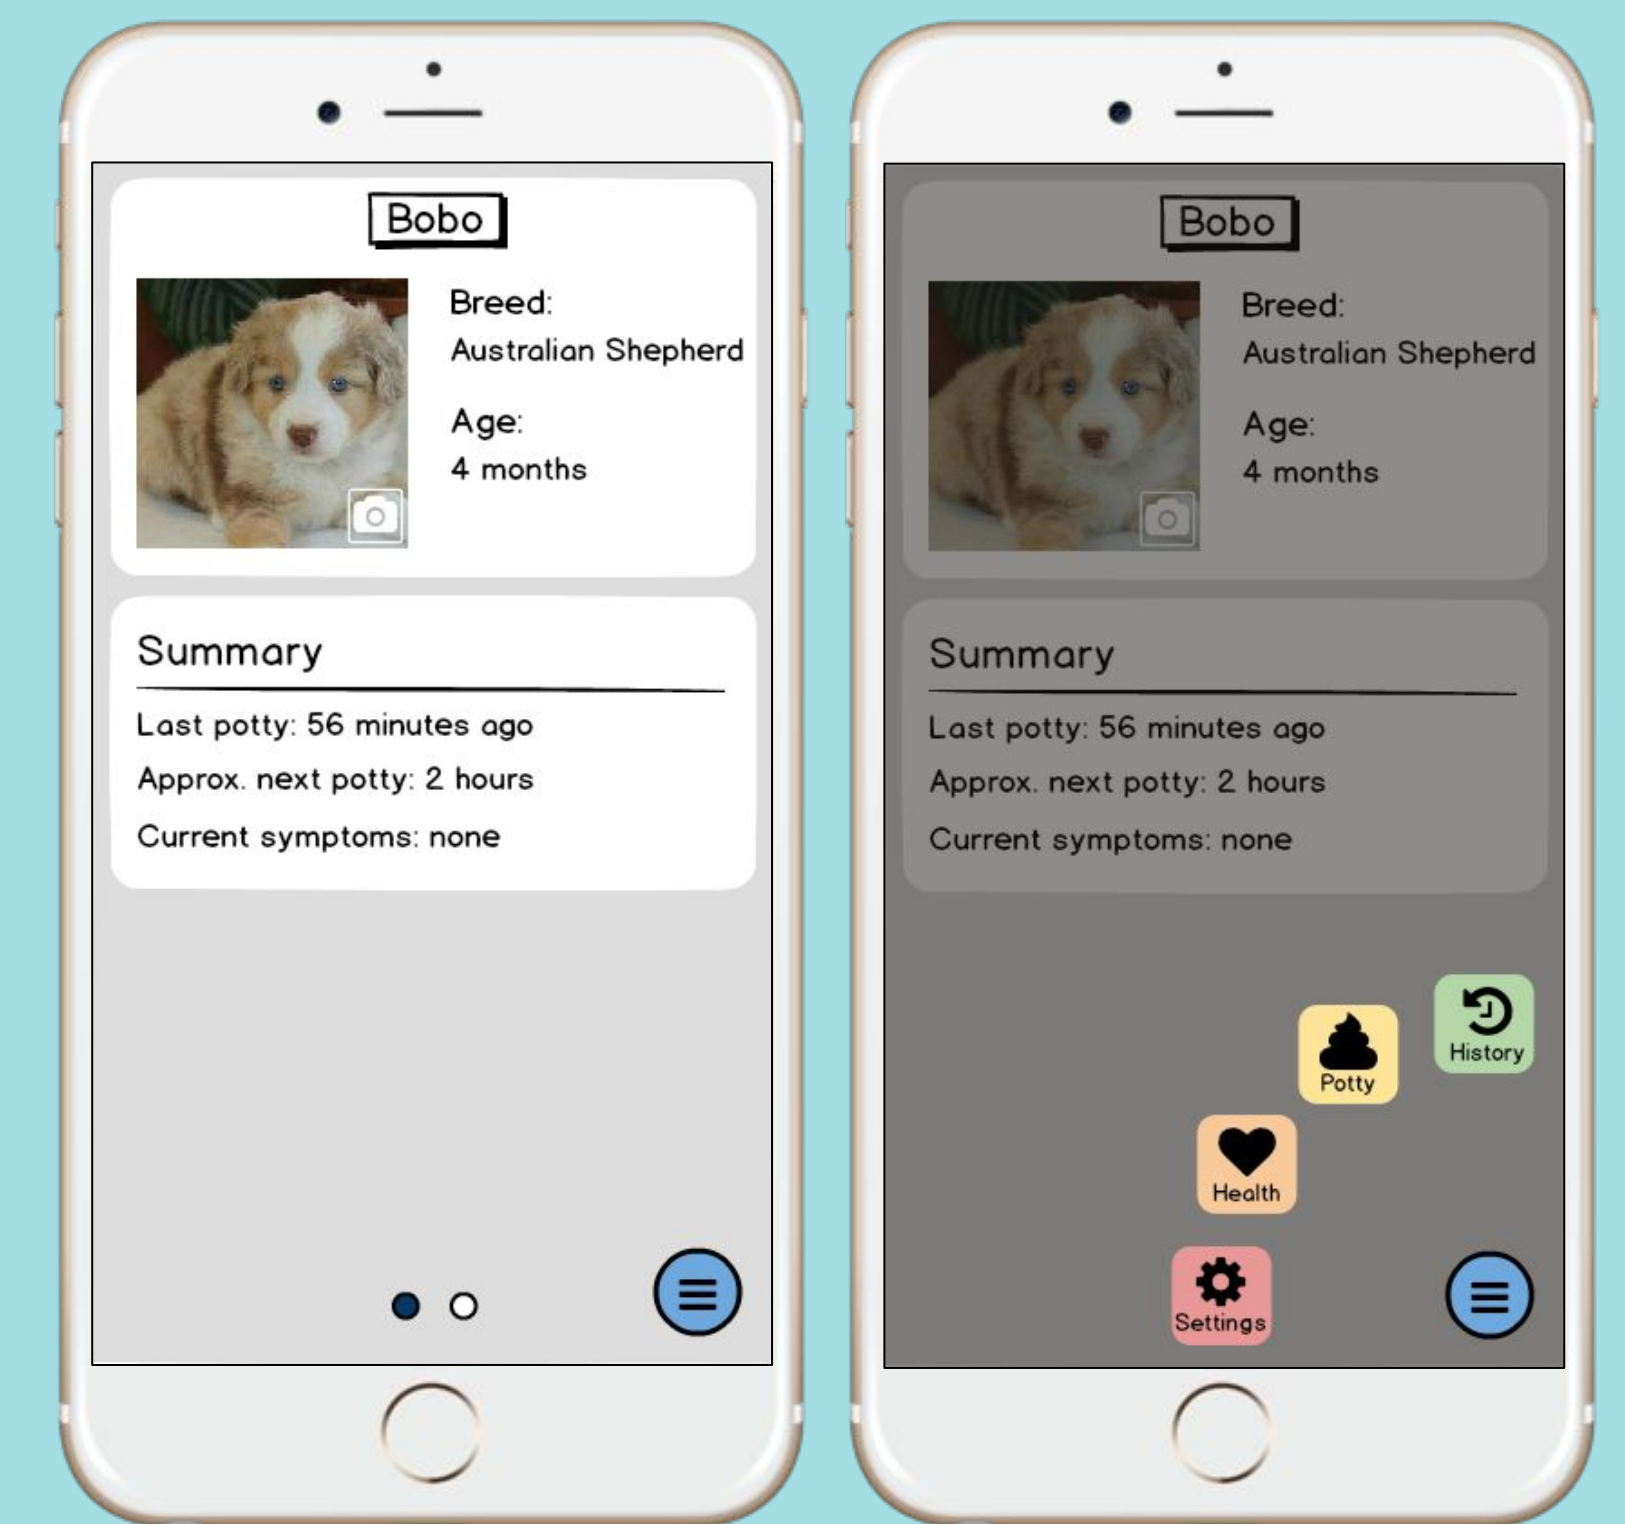

### Overview

Raising a puppy can be overwhelming, especially when an owner tries to track their dog's potty schedule and prolonged health symptoms by memory.

### Our Solution

Bork addresses these needs by allowing owners to track potty events, and automatically detecting health information through a specialized dog collar.

### Potty Tracking

Potty menu

Adding a potty event

Potty analysis

### Design Iteration

Early Sketch

Paper Prototype I

Digital Prototype