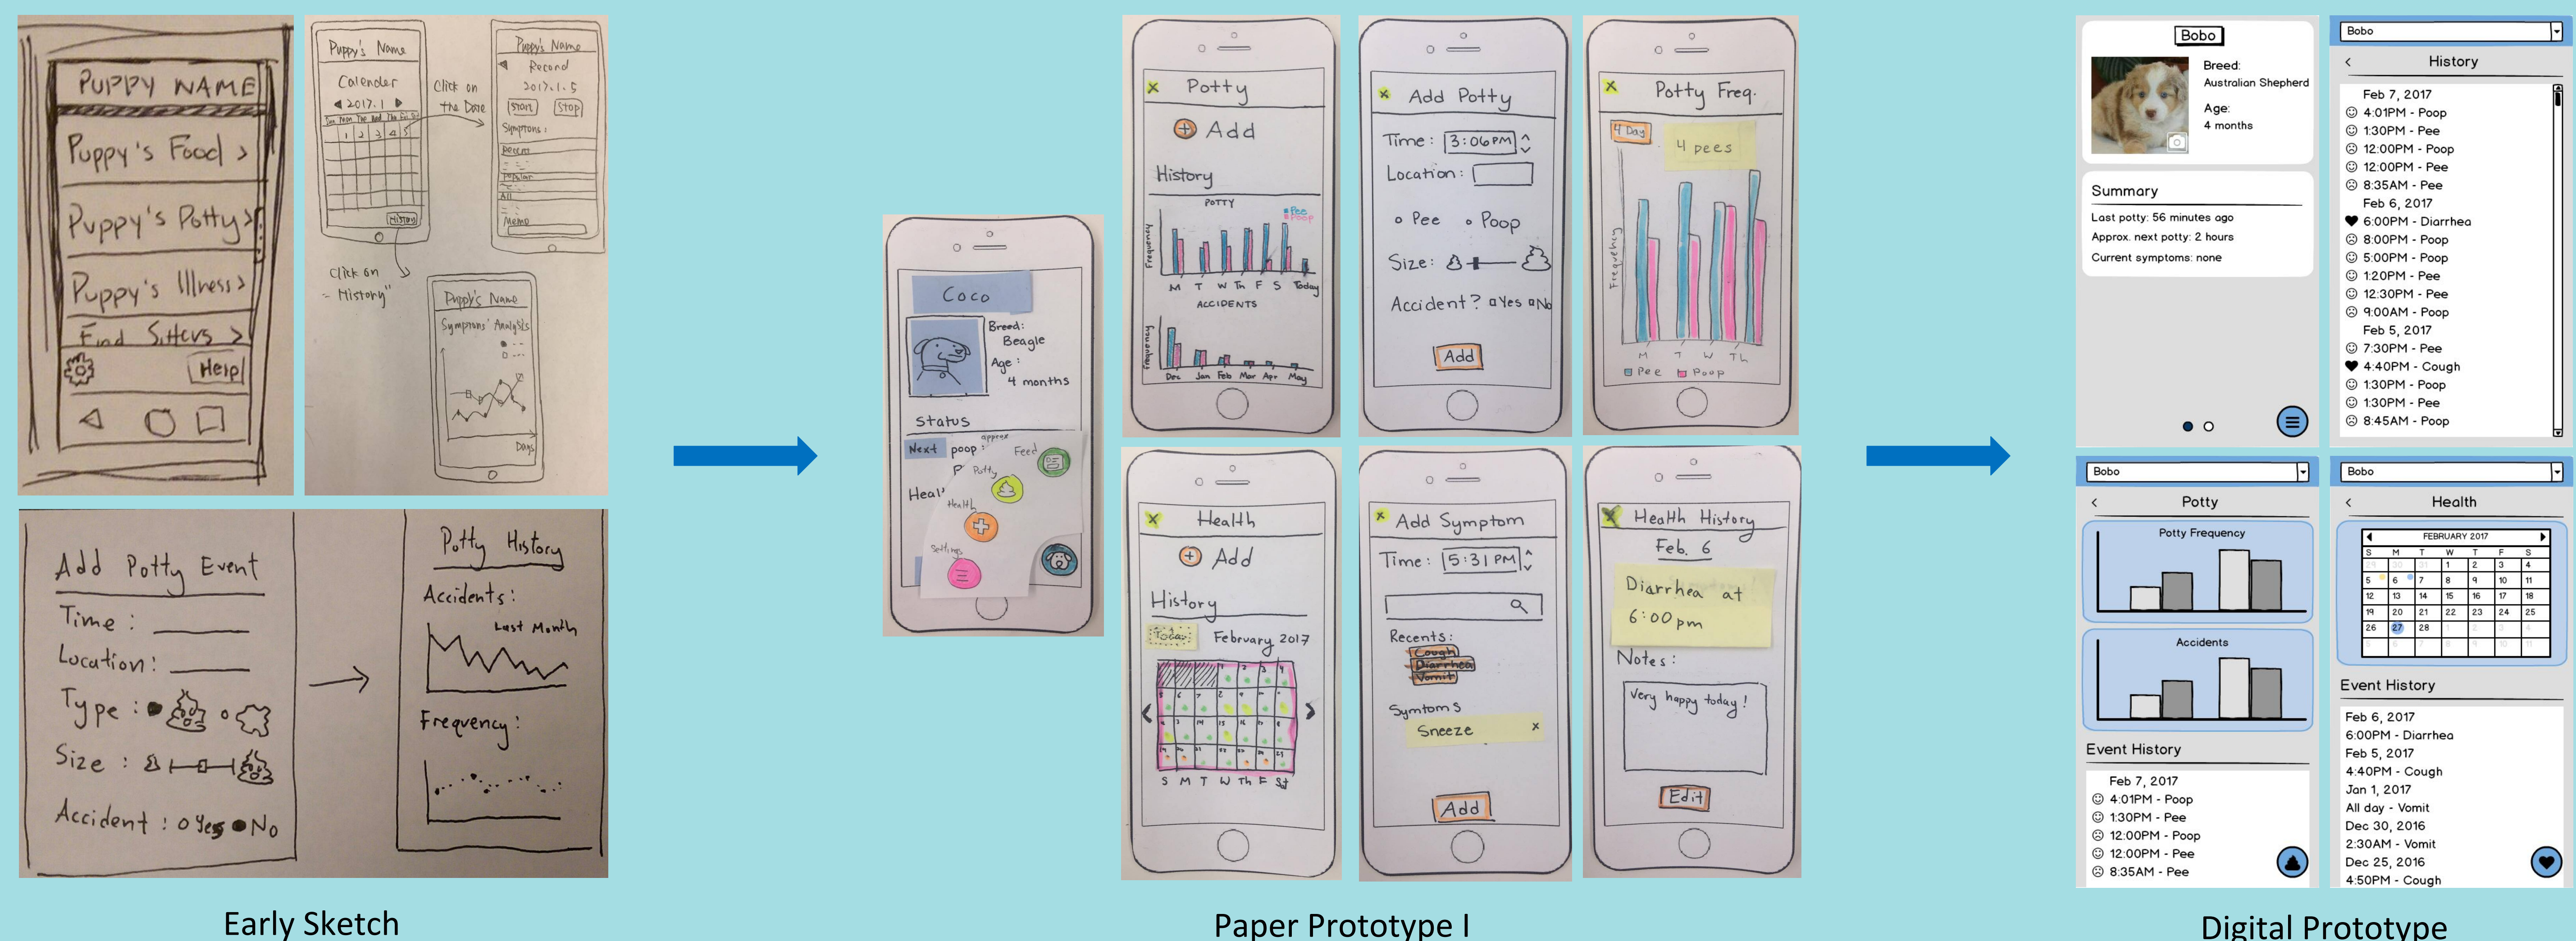

### Our Solution

Bork addresses these needs by allowing owners to track potty events, and automatically detecting health information through a specialized dog collar.

### Potty Tracking

Potty menu

Adding a potty event

Potty analysis

### Health Tracking

Health menu

Adding a symptom

Reviewing a symptom

### Design Iteration

Early Sketch

Paper Prototype I

Digital Prototype